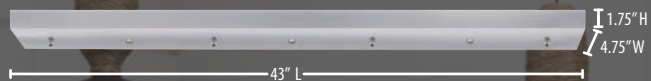

4-LIGHT BAR, FIXED CONNECT

For 12V Mini Pendants using 20" diameter shades MAX, with staggered heights.