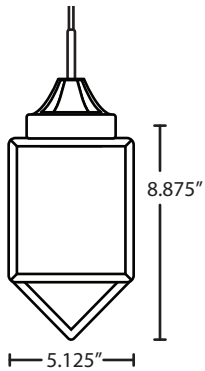

STD LAMP: 60W T10 120V, lamp not included.

EDI: 40W Edison lamp, lamp included.

EDIL: 4W Replaceable T-shape LED Filament lamp, CL dimmable, lamp included.

LOW WATTAGE LABELING: Incandescent fixture supplied with 16 watt relamp label

LOCATION: DAMP

For latest product information, scan QR code

CONNECTION	GLASS OPTIONS	LAMP OPTIONS	METAL FINISH	OPTIONS
1JC 1 Lt. Dome	BRAVOBK Black/Gold	(blank) 60W T10 Incan	BK Black	L 15' cord
1JT 1 Lt. Flat	BRAVOBR Bronze/Gold	EDI 40W Edison	BR Bronze	LW Low wattage labeling
		EDIL 4W LED Filament	SN Satin Nickel	

Multi light (pg. 11)
J For Multi light Canopy

Multilight Canopies Available, see page 11

Ex. 1JT-BRAVOBK-SN
Bravo Pendant, Black/Gold Shade, Satin Nickel Finish