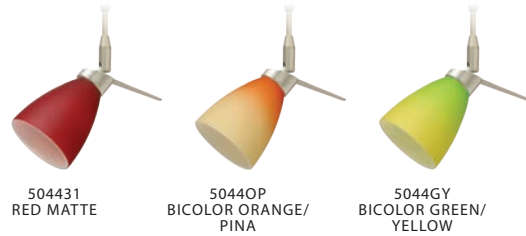

5044OP
BICOLOR ORANGE/
PINA

5044GY
BICOLOR GREEN/
YELLOW