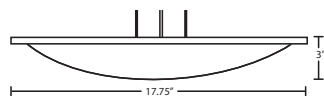

Manta 18: #9130

10' AWM-type cord, tinted to coordinate with metal finish

3x 10' stainless steel cables

LED: 16W or 24W integrated source, 120V, dimmable, 85+ CRI, 3000°K CCT, 30,000 hours.

LOCATION: DAMP

For latest product information, scan QR code

FIXTURE	DECOR	LAMP OPTIONS	FINISH
1KV 1 Lt. Flat	912939 13.5" Dia. Opal Glossy	LED 16W LED 120V, 1500 lumens	BR Bronze
			SN Satin Nickel

FIXTURE	DECOR	LAMP OPTIONS	FINISH
1KV 1 Lt. Flat	913039 17.75" Dia. Opal Glossy	LED 24W LED 120V, 2500 lumens	BR Bronze
			SN Satin Nickel

Ex. 1KV-912939-LED-SN

Manta 13 LED Suspension w/ Opal Glossy Glass, Satin Nickel Finish