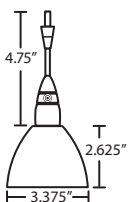

LAMP: 50W Shielded Flood 12V MR16, lamp included.

LED: 7W Replaceable 12V LED MR16 with backlight, dimmable, 90+ CRI, 3000°K CCT, 500 lumens, 25,000 hours, lamp included.

LOCATION: DRY

For latest product information, scan QR code

QUICK-CONNECT	SHADE OPTIONS	LAMP OPTIONS	STEM OPTIONS	METAL FINISH
SP Jack Only	185807 Opal Matte	(blank) 50W Hal MR16	(blank) Standard	BR Bronze
RSP Rail-Ready	185819 Carrera	LED 7W LED MR16, dimmable	06 6"	SN Satin Nickel
1SP 1 Lt Flat	1858DW Black Dicro Wavy		12 12"	
	1858VB Black Dicro Vine		18 18"	

*Quick-Connect Canopy information and options: pg. 123

Ex. 1SP-185841-SN
Divi Spotlight w/ Garnet Shade, Satin Nickel Finish