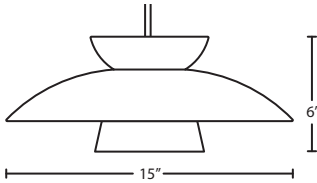

451397
CHAMPAGNE

STD LAMP: 75W A19 120V, lamp not included.

LOCATION: DAMP

LED: 9W Replaceable source, 120V, dimmable, 90+ CRI, 3000°K CCT, 800 lumens, 30,000 hours.

For latest product information, scan QR code

LOW WATTAGE LABELING: Incandescent fixture supplied with 16 watt relamp label

CONNECTION	SHADE OPTIONS	LAMP OPTIONS	METAL FINISH	OPTIONS
Cord Fixture	451323 Blue Matte	(blank) 75W A19 Incan	BR Bronze	L 15' cord
1JC 1 Lt. Dome	451325 Frost	LED 9W LED 120V, dimmable	SN Satin Nickel	LW Low wattage labeling
1JT 1 Lt. Flat	451331 Red Matte			
	451397 Champagne			

Stem Fixture
1TT 1 Lt. Flat

*Consult factory for multi light options

Ex. 1JC-451397-SN
Trilo 15 Pendant w/ Champagne Glass, Satin Nickel Finish

COPA

Copa is a timeless open cylinder of handcrafted glass, that demonstrates contemporary sensibilities.