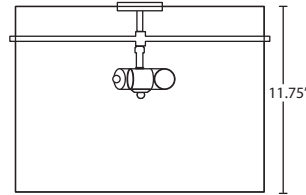

Pahu 16:

(Without Inner Glass)