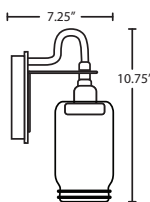

MILO4SM
SMOKE

MILO4AM
AMBER

MILO4GR
GREEN

MILO4PL
PURPLE

MILO4WF
WHITE FROST

1WG: 5.9" L x 10.75" H x 7.25" D
2WG: 12.25" L x 10.75" H x 7.25" D
3WG: 20" L x 10.75" H x 7.25" D

STD. LAMP: 60W A19 120V, lamp not included.