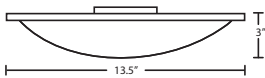

Manta 13: #9129