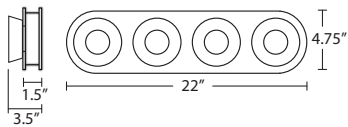

LINUS 22 / 33

The Linus wall is a special offering with an all glass white diffuser, composed of multiple glasses fused together. The enveloped opal glass cylinders create a pleasing layered effect with the frosted glass covers.

ADA
COMPLIANT

SCONCES & VANITIES

Linus 22:

Linus 33:

Horizontal or Vertical orientation
Wall mount only

LED: 5W Replaceable source, 120V, dimmable, 80+ CRI, 3000° K CCT, 450 lumens, 25,000 hours, *lamps included.*

LOCATION: DAMP

For latest product information, scan QR code

FIXTURE/DECOR	LAMPING OPTIONS
LINUS22-WALL 22.0"L Opal Glossy	LED 3x 5W LED
FIXTURE/DECOR	LAMPING OPTIONS
LINUS33-WALL 33.0"L Opal Glossy	LED 5x 5W LED

Ex. LINUS22-WALL-LED
Linus 22 LED Vanity w/ Opal Glossy Glass