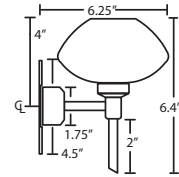

5410VM
VANILLA MATTE

541080
AMBER MATTE

541035
CHARTREUSE

541087
BLUE MATTE

FIXTURE	GLASS OPTIONS	METAL FINISH	METAL FINISH	OPTIONS
1SW Sconce	541007 Opal Matte	(blank) 40W G9 Hal	BR Bronze	SQ Square Canopy
2SW 2 Light Vanity	541035 Chartreuse	LED 5W LED 120V, dimmable	CR Chrome	
3SW 3 Light Vanity	541080 Amber Matte		SN Satin Nickel	
4SW 4 Light Vanity	541087 Blue Matte			
	5410VM Vanilla Matte			

* Please refer to pg. 226 to view sconce/vanity options

* LED is replaceable source, 90+ CRI, 3000°K CCT, 450 lumens, 25,000 hours.

Ex. 3SW-541007-SN
Peri 3-Light Vanity w/ Opal Matte Glass, Satin Nickel Finish