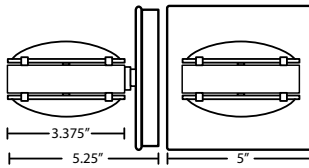

Wall-mount only

STD. LAMP: 40W G9 Halogen 120V, lamp included.

LED: 5W Replaceable source, 120V, CL dimmable, 90+ CRI, 3000°K CCT, 450 lumens, 25,000 hours.

LOCATION: DAMP

For latest product information, scan QR code

FIXTURE/DECOR	LENS COMBINATION	LAMP OPTIONS	METAL FINISH
OPTOS1W Sconce	CDCD Cool Dicro/Cool Dicro CDWD Cool Dicro/Warm Dicro CLCD Clear/Cool Dicro CLCL Clear/Clear CLFR Clear/Frost CLWD Clear/Warm Dicro FRFR Frost/Frost FRCD Frost/Cool Dicro FRWD Frost/Warm Dicro WDWD Warm Dicro/Warm Dicro	(blank) 40W G9 Hal LED 5W LED 120V, dimmable	BA Brushed Alum. CR Chrome

Ex. OPTOS1W-CLCL-BA

Optos Wall Sconce w/ Clear and Clear Lens Combination, Brushed Aluminum Finish