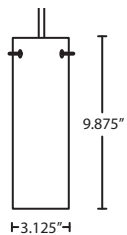

STD LAMP: 40W B10 or 50W Xenon E12 (candelabra-base) 120V, lamp not included.

LOW WATTAGE LABELING: Incandescent fixture supplied with 16 watt relamp label

MED: 40W B10 Medium-base 120V, lamp not included.

LOCATION: DAMP

HALOGEN: 40W G9 Lamp 120V, lamp included.

LED: 9W Replaceable source, 120V, dimmable, 90+ CRI, 3000°K CCT, 800 lumens, 30,000 hours.

For latest product information, scan QR code

CONNECTION	SHADE OPTIONS	LAMP OPTIONS	METAL FINISH	OPTIONS
Cord Fixture	493007 Opal Matte	(blank) 40W B10 Cand	BR Bronze	L 15' cord
1BC 1 Lt. Dome	493018 Amber Cloud	MED 40W B10 Med	SN Satin Nickel	LW Low wattage labeling
1BT 1 Lt. Flat	493019 Carrera	HAL 40W G9 Hal		
	493041 Garnet	LED 9W LED 120V, dimmable		
Stem Fixture	493080 Amber Matte			
1TT 1 Lt. Flat	4930CE Ceylon			
	4930VM Vanilla Matte			

Multi light (pg. 11)
B For Multi light Canopy

Multi-light Canopies Available, see page. 11

Ex. 1BT-493019-SN
Copa Pendant w/ Carrera Glass, Satin Nickel Finish