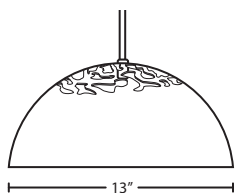

STD. LAMP: 60W A19 120V, lamp not included.

LED: 9W Replaceable source, CL dimmable, 90+ CRI, 3000°K CCT, 800 lumens, 30,000 hours.

LOW WATTAGE LABELING: Incandescent fixture supplied with 16 watt relamp label

LOCATION: DAMP

For latest product information, scan QR code

CONNECTION	SHADE OPTIONS	LAMP OPTIONS	METAL FINISH	OPTIONS
Pendant Fixtures	GORDY Gordy	(blank) 60W Incan	BR Bronze	L 15' cord
1JC Dome Canopy		LED 9W LED 120V	SN Satin Nickel	LW Low wattage labeling
1JT Flat Canopy		dimmable		

Stem Fixtures
1TT Flat Canopy

Multi light (pg. 11)
J For Multi light Canopy

Multi-light Canopies Available, see page. 11

Ex. 1JT-GORDY-LED-SN
Gordy LED Pendant, Satin Nickel Finish