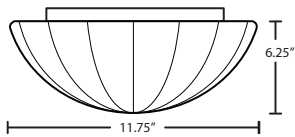

Pinta 12: #9062

Pinta 15: #9063