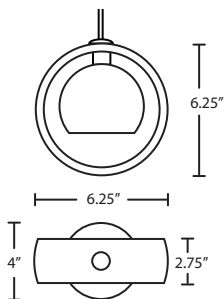

LAMP: 35W Low-pressure Halogen 12V Bi-Pin GY6.35, lamp included.

LED: 5W Replaceable 12V LED, dimmable, 90+ CRI, 3000°K CCT, 550 lumens, 25,000 hours. Lamp included

LOCATION: DRY

For latest product information, scan QR code

CONNECTION	GLASS OPTIONS	LAMP OPTIONS	METAL FINISH	OPTIONS
Quick-Connect	4293GG Gold/Inner Gold Foil	(blank) 35W Hal	BR Bronze	L 15' cord
XP Jack Only	4293GF Black/Inner Gold Foil	LED 5W LED	SN Satin Nickel	277 277V
RXP Rail-Ready	4293SF White/Inner Silver Foil			DIM010 0-10V
1XP Flat Canopy	4293SS Silver/Inner Silver Foil			Dimming

Pendant Fixtures
1XC Dome Canopy
1XT Flat Canopy

Multi light
X For Multi light Canopy

Multilight Canopies Available, see page. 77

Ex. 1XT-4293GF-SN
Pogo Pendant w/ Black/Inner Gold Glass, Satin Nickel Finish