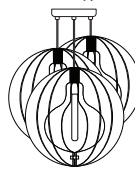

Multi light Canopies Available, see page. 11