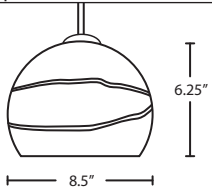

SMOKE/CLEAR

CLEAR

SMOKE

Spirit 8:

Spirit 10:

STD. LAMP: 60W A19 120V, lamp not included.

EDI: 40W Edison A-style lamp, lamp included.

EDIL: 8W Replaceable LED Filament A19 lamp, CL dimmable, 90+ CRI, 800 lumens, 25,000 hours, lamp included.