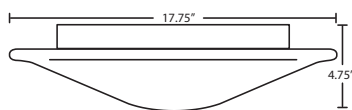

Handcrafted glass attaches with twist & lock bayonet action

STD LAMPS: 60W A19 120V, lamp not included, suitable for dimming

LED: 10W, 17W or 28W Integrated source, 120V, CL dimmable, 90+ CRI, 3000°K CCT, 50,000 hours.

LOW WATTAGE LABELING: Incandescent fixture supplied with 16 watt relamp label

90°C supply wire required

LOCATION: DAMP

For latest product information, scan QR code

FIXTURE	DECOR	LAMP OPTIONS	OPTIONS
1CS 11.875" Dia.	909539 Opal Glossy/Clear	(blank) 1x 60W A19 Incan LED 10W LED, 750 lumens	LW Low Wattage labeling

FIXTURE	DECOR	LAMP OPTIONS	OPTIONS
2CS 14.375" Dia.	909639 Opal Glossy/Clear	(blank) 2x 60W A19 Incan LED 17W LED, 1200 lumens	LW Low Wattage labeling

FIXTURE	DECOR	LAMP OPTIONS	OPTIONS
3CS 17.75" Dia.	909739 Opal Glossy/Clear	(blank) 3x 60W A19 Incan LED 28W LED, 2160 lumens	LW Low Wattage labeling

Ex. 1CS-909539
Luma 12 Slim Ceiling w/ Opal Glossy/Clear Glass