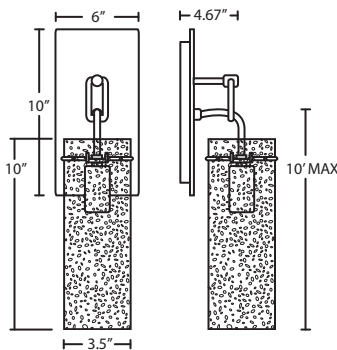

JUNI10CL
CLEAR BUBBLE

JUNI10GD
GOLD BUBBLE

JUNI10LT
LATTE BUBBLE

JUNI10MS
MOSS BUBBLE

JUNI10BL
BLUE BUBBLE

JUNI10PL
PLUM BUBBLE

Adjustable 10' cord provided

STD. LAMP: 60W T10 120V, lamp not included.