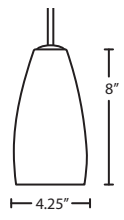

STD LAMP: 40W B10 or 50W Xenon E12 (candelabra-base) 120V, lamp not included.
MED: 40W B10 Medium-base 120V, lamp not included
HALOGEN: 40W G9 Lamp 120V, lamp included.
LED: 9W Replaceable source, 120V, dimmable, 90+ CRI, 3000°K CCT, 800 lumens, 30,000 hours.

LOW WATTAGE LABELING: Incandescent fixture supplied with 16 watt relamp label

LOCATION: DAMP