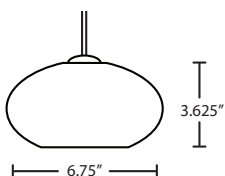

LAMP: 35W Low-pressure Halogen 12V Bi-Pin GY6.35, lamp included.

LED: 5W Replaceable 12V LED, dimmable, 90+ CRI, 3000°K CCT, 550 lumens, 25,000 hours. Lamp included.

LOCATION: DRY

For latest product information, scan QR code

CONNECTION	GLASS OPTIONS	LAMP OPTIONS	METAL FINISH	OPTIONS
Quick-Connect XP Jack Only RXP Rail-Ready 1XP Flat Canopy	2492GF Gold Foil 2492SF Silver Foil	(blank) 35W Hal LED 5W LED	BR Bronze SN Satin Nickel	L 15' cord 277 277V DIM010 0-10V Dimming

Pendant Fixtures
1XC Dome Canopy
1XT Flat Canopy

Multi light
X For Multi light Canopy

Multilight Canopies Available, see page. 77

Ex. 1XT-2492GF-SN
Brio 7 Mini Pendant w/ Gold Foil Glass,
Satin Nickel Finish