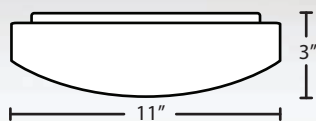

SLOPE

LED: 17W integrated source, 120V, CL dimmable, 90+ CRI, 3000°K CCT, 50,000 hours.

LOCATION: DAMP

FIXTURE OPTIONS	LAMP OPTIONS
SLOPE11C 11" Opal Matte	LED 17W LED, 1200 lumens

For latest product information, scan QR code