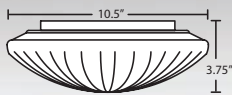

Katie 10: #9451

Katie 12: #9450