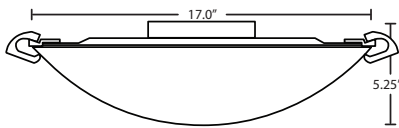

Sonya 17 #8418: