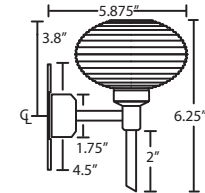

561207
OPAL MATTE

5612GD
GOLD GLITTER

FIXTURE	GLASS OPTIONS	METAL FINISH	METAL FINISH	OPTIONS
1SW Sconce	561207 Opal Matte	(blank) 40W G9 Hal	BR Bronze	SQ Square Canopy
2SW 2 Light Vanity	5612GD Gold Glitter	LED 5W LED 120V, dimmable	CR Chrome	
3SW 3 Light Vanity	5612GL Glitter		SN Satin Nickel	
4SW 4 Light Vanity				

* Please refer to pg. 226 to view sconce/vanity options

* LED is replaceable source, 90+ CRI, 3000°K CCT, 450 lumens, 25,000 hours.

Ex. 3SW-5612GL-SN
Lasso 3-Light Vanity w/ Glitter Glass, Satin Nickel Finish