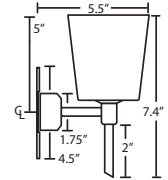

Sconce:

Vanity:

For latest product information, scan QR code

SCONCES & VANITIES

CANTO 5

Canto 5 features a tapered drum shape that fits beautifully in transitional spaces.

3SW-513107-SN-SQ
OPAL MATTE
**Shown with square canopy*