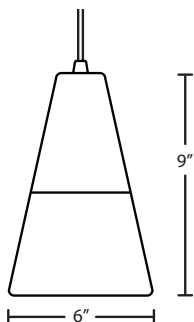

TIMO6BC
CLEAR/BLACK

LED: 9W Replaceable 12V LED MR16, dimmable, 90+ CRI, 3000°K CCT, 525 lumens, 25,000 hours. Lamp included.

LOCATION: DRY

For latest product information, scan QR code

CONNECTION	GLASS OPTIONS	LAMP OPTIONS	METAL FINISH	OPTIONS
Quick-Connect	TIMO6BC 6" Clear/Black	LED 9W LED	BR Bronze	L 15' cord
XP Jack Only	TIMO6WC 6" Clear/White		SN Satin Nickel	277 277V
RXP Rail-Ready	TIMO6BS 6" Smoke/Black			DIM010 0-10V Dimming
1XP Flat Canopy	TIMO6WS 6" Smoke/White			

Pendant Fixtures
1XC Dome Canopy
1XT Flat Canopy

Multi light
X For Multi light Canopy

Multi-light Canopies Available, see page. 77

Ex. 1XT-TIMO6BC-LED-SN
Timo 6 LED Pendant, Clear/Black Shade, Satin Nickel Finish