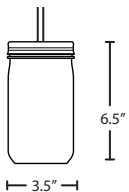

MILO 4

120V PENDANTS

The Milo is a nostalgic pendant inspired by the traditional glass jars used for canning, only enhanced with various modern colors.

LAMP: 40W A15 120V, lamp not included.

EDI: 40W Edison lamp, lamp included.

EDIL: 5W Replaceable A15 LED filament lamp, 120V, CL dimmable, lamp included.

LOW WATTAGE LABELING: Incandescent fixture supplied with 16 watt relamp label

LOCATION: DAMP

For latest product information, scan QR code

CONNECTION - **SHADE OPTIONS** - **LAMP OPTIONS** - **METAL FINISH** - **OPTIONS**

Cord Fixture	MILO4AM Amber	(blank) 40W A15 Incan	BR Bronze	L 15' cord
1JC 1 Lt. Dome	MILO4GR Green	EDI 40W Edison	SN Satin Nickel	LW Low wattage labeling
1JT 1 Lt. Flat	MILO4PL Purple	EDIL 5W LED Filament		
	MILO4SM Smoke			
	MILO4WF White Frost			

Multi light (pg. 11)
J For Multi light Canopy

Multilight Canopies Available, see page. 11

Ex. 1JT-MILO4AM-SN
Milo 4 Pendant w/ Amber Glass, Satin Nickel Finish