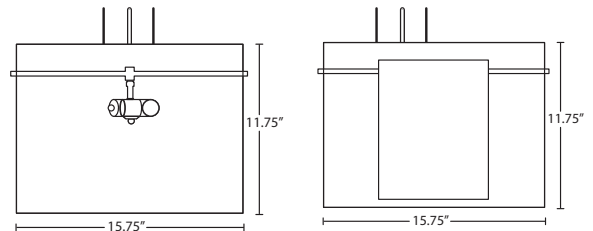

Pahu 16:

(No Inner Glass)

CONNECTION	SHADE OPTIONS	LAMP OPTIONS	METAL FINISH	OPTIONS
3x Cable Fixture	A18407 Trans. Amethyst/Opal	(blank) 100W A19 Incan	BR Bronze	L 15' cord
1KG 1 Lt. Flat	C18407 Clear/Opal	EDI 40W Edison	SN Satin Nickel	NI No Inner glass, 3 Lt.
	G18407 Trans. Armagnac/Opal	(For NI option)		
Stem Fixture	L18407 Trans. Olive/Opal	EDIL 8W LED Filament (For NI option)		LW Low wattage labeling
1TT 1 Lt. Flat	S18407 Trans. Smoke/Opal	LED 11W LED 120V, dimmable		

CONNECTION	SHADE OPTIONS	LAMP OPTIONS	METAL FINISH	OPTIONS
3x Cable Fixture	A00707 Trans. Amethyst/Opal	(blank) 150W A21 Incan	BR Bronze	L 15' cord
1KG 1 Lt. Flat	C00707 Clear/Opal	EDI 40W Edison	SN Satin Nickel	NI No Inner glass, 3 Lt.
	G00707 Trans. Armagnac/Opal	(For NI option)		
Stem Fixture	L00707 Trans. Olive/Opal	EDIL 8W LED Filament (For NI option)		LW Low wattage labeling
1TT 1 Lt. Flat	S00707 Trans. Smoke/Opal	LED 11W LED 120V, dimmable