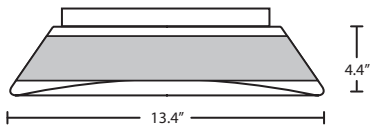

Pica 14: #9663