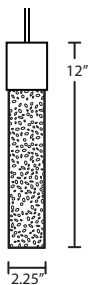

WANDA 12

12V MINI PENDANTS

The Wanda 12 LED Pendant is composed of a narrow transparent glass cylinder, with an interesting bubble pattern blown randomly throughout the glass.

LED: 3W replaceable 12V LED, dimmable, 90+ CRI, 3000°K CCT, 300 lumens, 25,000 hours. Lamp included.

LOCATION: DRY

For latest product information, scan QR code

CONNECTION	GLASS OPTIONS	LAMP OPTIONS	METAL FINISH	OPTIONS
Pendant Fixtures	WAND12BL Blue Bubble	LED 3W LED	BR Bronze	L 15' cord
1XT Flat Canopy	WAND12CL Clear Bubble		SN Satin Nickel	277 277V
	WAND12GD Gold Bubble			DIM010 0-10V Dimming
Multi light	WAND12LT Latte Bubble			
X For Multi light Canopy	WAND12MS Moss Bubble			
	WAND12PL Plum Bubble			

Ex. 1XT-WAND12GD-LED-SN
Wanda LED Pendant, Gold Bubble Glass, Satin Nickel Finish