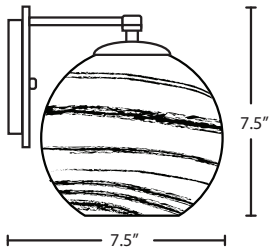

STD LAMP: 60W T10 120V, lamp not included.

EDI: 40W Edison lamp, lamp included.

EDIL: 5W Replaceable LED Filament lamp, 120V, dimmable, lamp included.

LOCATION: DAMP

Sconce: Vanity:

For latest product information, scan QR code

FIGURE	GLASS OPTIONS	LAMP OPTIONS	METAL FINISH
1WC 1 Lt. Sconce 6.5" L	JILLYAM Vapor Amber	(blank) 60W T10 Incan	BR Bronze
2WC 2 Lt. Vanity 15" L	JILLYCL Vapor Clear	EDI 40W Edison	SN Satin Nickel
3WC 3 Lt. Vanity 25.25" L	JILLYSM Vapor Smoke	EDIL 5W LED Filament	

Ex. 2WC-JILLYCL-SN
Vapor Vanity, Vapor Clear Shade, Satin Nickel Finish