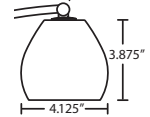

SWING ARMS

The Tay Tay is a compact handcrafted glass, softly radiused to fit gracefully into contemporary spaces.

TAY TAY
SWING ARMS

FIXTURE

1WU Swing arm
1WW Swing arm

GLASS OPTIONS

560507 Opal Matte
560518 Amber Cloud
560519 Carrera
560541 Garnet
560560 Cocoon
560580 Amber Matte
560586 Blue Cloud
5605CE Ceylon
5605HB Habanero
5605HN Honey
5605MA Magma
5605VM Vanilla Matte

METAL FINISH

BR Bronze
SN Satin Nickel

* Please refer to pg. 194 to view swing arm fixture options

Ex. 1WW-560541-SN
Tay Tay Swing Arm Fixture w/ Garnet Glass, Satin Nickel Finish

1WU:

1WW:

For latest product information, scan QR code

FIXTURE

1WU Swing arm
1WW Swing arm

GLASS OPTIONS

550493 Dicro Swirl

METAL FINISH

BR Bronze
SN Satin Nickel

* Please refer to pg. 194 to view swing arm fixture options

Ex. 1WW-117607-SN
Kona Swing Arm Fixture w/ White Glass, Satin Nickel Finish

1WU:

1WW:

For latest product information, scan QR code

SWIRL