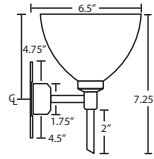

Sconce:

Vanity: