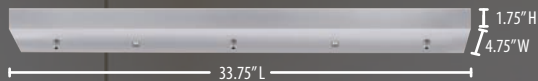

3-LIGHT BAR, FIXED CONNECT

For 12V Mini Pendants using 20" diameter shades MAX, with staggered heights.