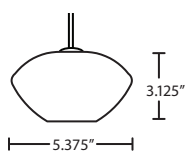

LAMP: 50W Low-pressure Halogen 12V Bi-Pin GY6.35, lamp included.

LED: 5W Replaceable 12V LED, dimmable, 90+ CRI, 3000°K CCT, 550 lumens, 25,000 hours. Lamp included.

LOCATION: DRY

For latest product information, scan QR code