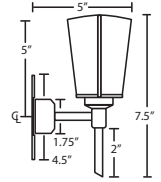

6773MR
MIRROR

*Shown with square canopy

FIXTURE	GLASS OPTIONS	METAL FINISH	METAL FINISH - OPTIONS
1SW Sconce	6773MR Mirror	(blank) 40W G9 Hal	BR Bronze SQ Square
2SW 2 Light Vanity		LED 5W LED 120V, dimmable	CR Chrome Canopy
3SW 3 Light Vanity			SN Satin Nickel
4SW 4 Light Vanity			

* Please refer to pg. 226 to view sconce/vanity options

* LED is replaceable source, 90+ CRI, 3000°K CCT, 450 lumens, 25,000 hours.

Ex. 3SW-6773MR-SN
Groove 3-Light Vanity w/ Mirror Glass, Satin Nickel Finish