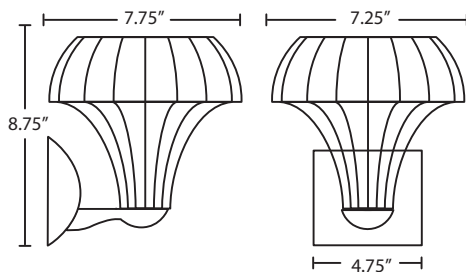

Wall-mount sconce only

STD LAMP: 100W A19 120V, lamp not included.

EDI: 40W Edison S-style lamp, lamp included.

EDIL: 8W Replaceable LED Filament A19 lamp, 120V, CL dimmable, 90+ CRI, 3000°K CCT, 800 lumens, 25,000 hours. lamp included.

LOW WATTAGE LABELING: Incandescent fixture supplied with 16 watt relamp label

LOCATION: DAMP

For latest product information, scan QR code

FIXTURE	GLASS DIFFUSER	LAMPING OPTIONS	METAL FINISH	OPTIONS
1WZ Sconce	SPEZZA Spezza	(blank) 100W A19 Incan EDI 40W Edison EDIL 8W LED Filament	BR Bronze SN Satin Nickel	LW Low Wattage labeling

Ex. 1WZ-SPEZZA-SN
Spezza Sconce w/ Wireform Shade, Satin Nickel Finish