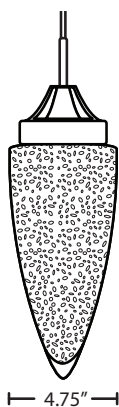

SULUBL
BLUE BUBBLE

SULUCL
CLEAR BUBBLE

SULUAM
AMBER BUBBLE

SULUSM
SMOKE BUBBLE

**Shown with Edison lamping option (EDI) and Satin Nickel finish (SN)*

STD LAMP: 60W T10 120V, lamp not included.

EDI: 40W Edison lamp, lamp included.