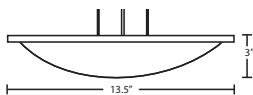

Manta 13: #9129