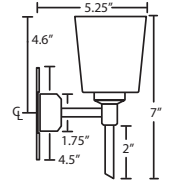

For latest product information, scan QR code

Nico 4 features a tapered drum shape that fits beautifully in transitional spaces.

3SW-5125OS-SN-SQ
OPAL STONE

*Shown with square canopy

5125GL
GLITTER STONE

512500
CLEAR STONE