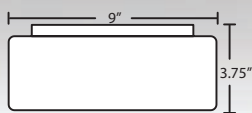

Geo 9: #888407

Geo 11: #888307