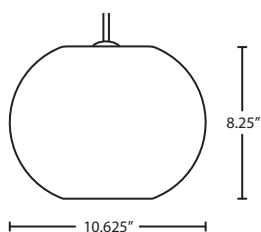

STD LAMP: 100W
A19 120V, lamp not included.

LED: 9W Replaceable source, 120V, CL dimmable, 90+ CRI, 3000°K CCT, 800 lumens, 30,000 hours.

LOW WATTAGE LABELING:
Incandescent fixture supplied with 16 watt relamp label

LOCATION: DAMP

For latest product information, scan QR code