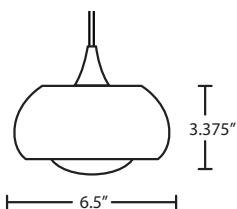

LAMP: 35W Low-pressure Halogen 12V Bi-Pin GY6.35, lamp included.

LED: 3W Replaceable 12V LED, dimmable, 90+ CRI, 3000°K CCT, 300 lumens, 25,000 hours. Lamp included.

LOCATION: DRY

For latest product information, scan QR code

CONNECTION	GLASS OPTIONS	LAMP OPTIONS	METAL FINISH	OPTIONS
Quick-Connect	2633CD Cool Dicro	(blank) 35W Hal	BR Bronze	L 15' cord
XP Jack Only	2633CL Clear	LED 3W LED	SN Satin Nickel	277 277V
RXP Rail-Ready	2633FR Frost			DIM010 0-10V Dimming
1XP Flat Canopy	2633WD Warm Dicro			

Pendant Fixtures
1XC Dome Canopy
1XT Flat Canopy

Multi light
X For Multi light Canopy

Multilight Canopies Available, see page. 77

Ex. 1XT-2633FR-SN
Focus Mini Pendant w/ Opal Glass/Frost Lens, Satin Nickel Finish