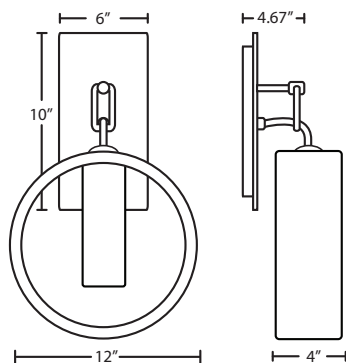

STD. LAMP: 60W B10 120V, lamp not included.

LED: 5W source, 120V, CL dimmable, 90+ CRI, 3000°K CCT, 550 lumens, 30,000 hours, lamp included.

EDI: 40W Edison S-style lamp, lamp included. (For No Inner (NI) only)

LOCATION: DAMP

For latest product information, scan QR code

FIXTURE	SHADE OPTIONS	LAMP OPTIONS	METAL FINISH	OPTIONS
1WP Wall Pendant	PLATOAM Trans. Amber/Opal PLATOBL Trans. Blue/Opal PLATOCL Clear/Opal PLATOSM Trans. Smoke/Opal	(blank) 60W Incan LED 5W LED 120V, dimmable EDI 40W Edison (For NI option)	BR Bronze SN Satin Nickel	NI No Inner Glass

Ex. 1WP-PLATOCL-SN
Plato Wall Pendant, Clear/Opal, Satin Nickel Finish