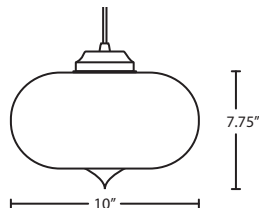

LAMP: 60W T10 120V, lamp not included.

EDI: 40W Edison lamp, lamp included.

EDIL: 4W Replaceable T-shape LED filament lamp, 120V, CL dimmable, lamp included.

LOW WATTAGE LABELING: Incandescent fixture supplied with 16 watt relamp label

LOCATION: DAMP

For latest product information, scan QR code