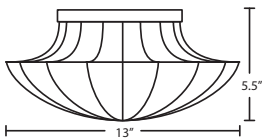

SEMI-FLUSH MOUNT CEILING

SPEZZA 13
BRONZE
*Shown with
Edison Lamp (EDI)

SPEZZA 18
SATIN NICKEL

Spezza 13:

Spezza 18:

STD LAMPS: A19 Clear 120V, lamp not included, suitable for dimming.

EDI: 40W Edison A19 lamp, 120V, lamp included.