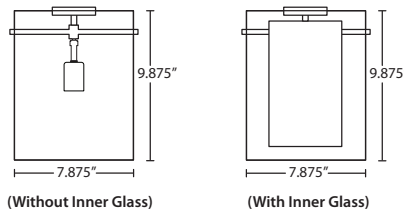

FIXTURE	SHADE OPTIONS	LAMP OPTIONS	METAL FINISH	OPTIONS
1KM Ceiling	A00607 8" Trans. Amethyst/Opal C00607 8" Clear/Opal G00607 8" Trans. Armagnac/Opal L00607 8" Trans. Olive/Opal S00607 8" Trans. Smoke/Opal	(blank) 100W A19 Incan ED1 40W Edison, (For NI Option) EDIL 7W LED Filament, (For NI Option) LED 11W LED 120V, dimmable	BR Bronze SN Satin Nickel	NI No Inner glass, 1 Lt. LW Lower Wattage labeling

Ex. 1KM-C00707-SN
Pahu 16 Ceiling w/ Clear/Opal Glass, Satin Nickel Finish