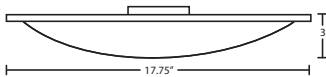

Manta 18: #9130