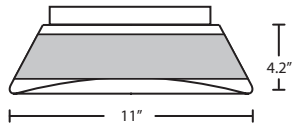

Pica 11: #9664