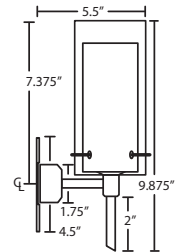

G44007 TRNAS. ARMAGNAC/OPAL   S44007 TRANS. SMOKE/OPAL   A44007 TRANS. AMETHYST/OPAL   L44007 TRANS. OLIVE/OPAL

*Shown with square canopy

FIXTURE	GLASS OPTIONS	METAL FINISH	METAL FINISH - OPTIONS
1SW Sconce	A44007 Trans. Amethyst/Opal	(blank) 40W G9 Hal	BR Bronze SQ Square
2SW 2 Light Vanity	C44007 Clear/Opal	LED 5W LED 120V, dimmable	CR Chrome Canopy
3SW 3 Light Vanity	G44007 Trans. Armagnac/Opal		SN Satin Nickel
4SW 4 Light Vanity	L44007 Trans. Olive/Opal		
	S44007 Trans. Smoke/Opal		

* Please refer to pg. 226 to view sconce/vanity options

* LED is replaceable source, 90+ CRI, 3000°K CCT, 450 lumens, 25,000 hours.

Ex. 3SW-G44007-SN
Pahu 4 3-Light Vanity w/ Trans. Armagnac/Opal Glass, Satin Nickel Finish