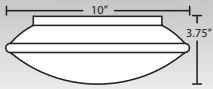

Sola 10: #9432