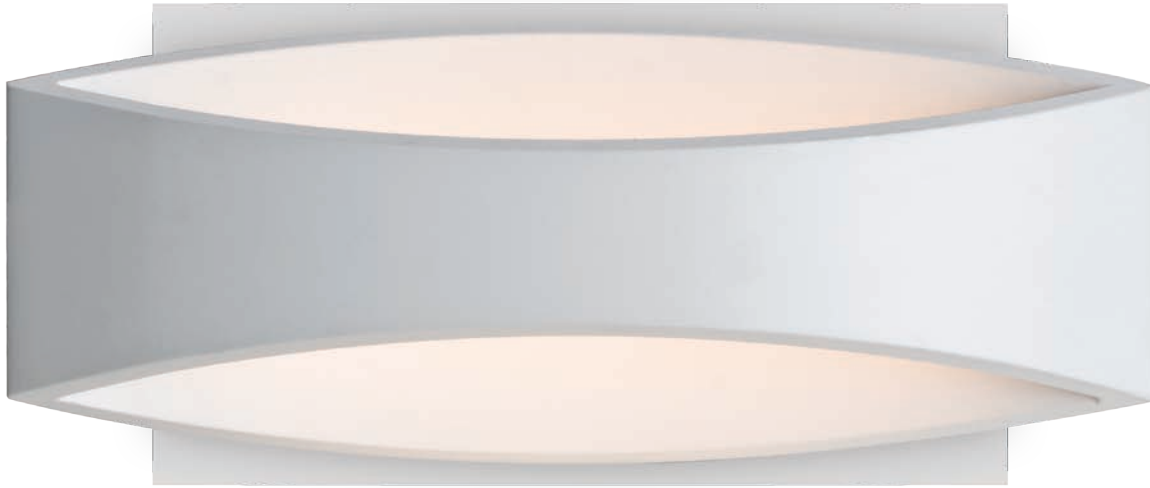

ARC

The Arc LED indoor sconce employs a dual angle-cut aluminum body and fabricated mounting plate, with an inner LED array applied to the concealed face.

ADA
COMPLIANT

ARC
WHITE/SILVER