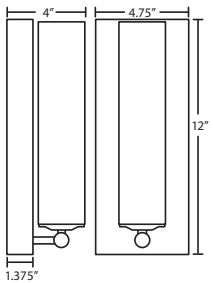

ADA
COMPLIANT

1WE-118607-PN
OPAL MATTE

1WE-118607-SN
OPAL MATTE

1WE-118607-BR
OPAL MATTE

Open-top handcrafted glass: 2.375" Dia. x 10" H

STD. LAMP: 60W B10 120V, lamp not included, suitable for dimming.

LED: 5W source, 120V, CL dimmable, 90+ CRI, 3000°K CCT, 550 lumens, 30,000 hours, lamp included.