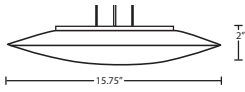

RENFRO 16 / 20

120V PENDANTS

The ultra low-profile Renfro is a multi-layered glass, with two radiused glossy white top/bottom sections fused together.

Renfro 16:

Renfro 20:

10' AWM-type cord, tinted to coordinate with metal finish

3x 10' stainless steel cables

LED: 16W or 24W integrated source, 120V, dimmable, 85+ CRI, 3000°K CCT, 30,000 hours.

LOCATION: DAMP

For latest product information, scan QR code

FIXTURE	DECOR	LAMP OPTIONS	FINISH
1KV 1 Lt. Flat	RENFR016 15.75" Dia. Opal Glossy	LED 16W LED 120V, 1500 lumens	BR Bronze
	RENFR016WS 15.75" Dia. White Sparkle		SN Satin Nickel

FIXTURE	DECOR	LAMP OPTIONS	FINISH
1KV 1 Lt. Flat	RENFR020 19.75" Dia. Opal Glossy	LED 24W LED 120V, 2500 lumens	BR Bronze
	RENFR020WS 19.75" Dia. White Sparkle		SN Satin Nickel

Ex. 1KV-RENFR020-LED-SN

Renfro 20 LED Suspension w/ Opal Glossy Glass, Satin Nickel Finish

MANTA 13 / 18

The ultra low-profile Manta is a multi-layered glass, with a glossy white diffuser fused to a sparkling clear glass ring.

Manta 13: #9129

Manta 18: #9130

10' AWM-type cord, tinted to coordinate with metal finish

3x 10' stainless steel cables

LED: 16W or 24W integrated source, 120V, dimmable, 85+ CRI, 3000°K CCT, 30,000 hours.

LOCATION: DAMP

For latest product information, scan QR code

FIXTURE	DECOR	LAMP OPTIONS	FINISH
1KV 1 Lt. Flat	912939 13.5" Dia. Opal Glossy	LED 16W LED 120V, 1500 lumens	BR Bronze
			SN Satin Nickel

FIXTURE	DECOR	LAMP OPTIONS	FINISH
1KV 1 Lt. Flat	913039 17.75" Dia. Opal Glossy	LED 24W LED 120V, 2500 lumens	BR Bronze
			SN Satin Nickel

Ex. 1KV-912939-LED-SN

Manta 13 LED Suspension w/ Opal Glossy Glass, Satin Nickel Finish