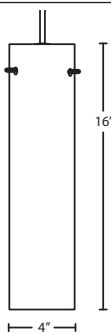

Stilo 16: #7224