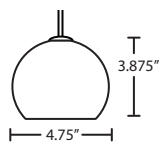

LAMP: 50W Low-pressure Halogen 12V Bi-Pin GY6.35, lamp included.

LED: 5W Replaceable 12V LED, dimmable, 90+ CRI, 3000°K CCT, 550 lumens, 25,000 hours. Lamp included.

LOCATION: DRY