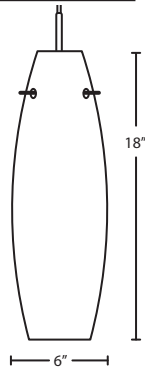

Suzi 18: #4127