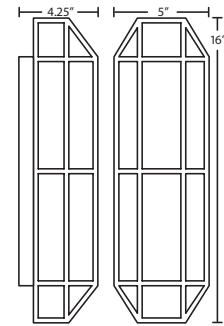

Prismo 16: #3046

Orient horizontal or vertical, wall-mount only

STD LAMPS: 60W A19 120V, lamp not included, suitable for dimming.

LED: 8W source, 120V, CL dimmable, 90+ CRI, 3000°K CCT, 800 lumens, 30,000 hours.

75°C supply wire required

LOCATION: WET

For latest product information, scan QR code

FIXTURE	LAMP OPTIONS
304504 10.5" H Frost/Clear	(blank) 1x 60W A19 Incan LED 1x 8W LED 120V, dimmable

FIXTURE	LAMP OPTIONS
304604 16" H Frost/Clear	(blank) 2x 60W A19 Incan LED 2x 8W LED 120V, dimmable

Ex. 304604
2 Lt. Prismo 16 Sconce w/ Frost/Clear Glass, White Finish