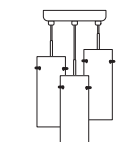

Multilight Canopies Available, see page 11