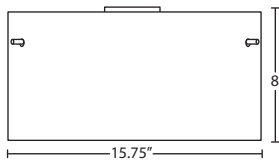

4008TN
TITAN