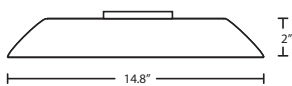

SOPHI 14 / 18

FLUSH MOUNT CEILING

Our low-profile Sophi collection offers Opal and two swirl-style decors, finished off with a bottom frosted glass diffuser.

Sophi 14:

Sophi 18:

STD LAMPS: 40W G9 Halogen, lamp included, suitable for dimming

LED: 16W or 24W integrated source, 120V, dimmable, 85+ CRI, 3000°K CCT, 30,000 hours.

LOCATION: DAMP

For latest product information, scan QR code

FIXTURE/DECOR	LAMP OPTIONS
SOPHI14ACC 14.8" Dia. Amber Cloud	(blank) 2x 40W Hal
SOPHI14CEC 14.8" Dia. Ceylon	LED 16W LED,
SOPHI14WCC 14.8" Dia. White Cloud	1500 lumens

FIXTURE/DECOR	LAMP OPTIONS
SOPHI18ACC 18.2" Dia. Amber Cloud	(blank) 3x 40W Hal
SOPHI18CEC 18.2" Dia. Ceylon	LED 24W LED,
SOPHI18WCC 18.2" Dia. White Cloud	2500 lumens

Ex. SOPHI18WCC
Sophi 18 Ceiling, White Cloud Glass