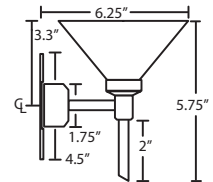

117607
WHITE

117652
MARBLE

117681
SUNSET