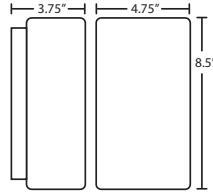

STD LAMPS: 60W A19 120V, lamp not included, suitable for dimming.

LED: 8W Replaceable source, 120V, CL dimmable, 90+ CRI, 3000°K CCT, 800 lumens, 30,000 hours.

75°C supply wire required

LOCATION: WET

For latest product information, scan QR code

FIXTURE	LAMP OPTIONS
888607 8.5"H Opal Matte	(blank) 1x 60W A19 Incan LED 1x 8W LED 120V, dimmable

Ex. 888607
Lido Sconce w/ Opal Matte Glass, White Finish