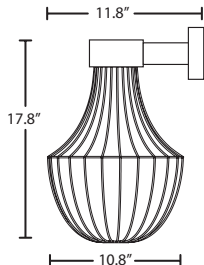

SULTANA

Our industrial styled Sultana LED sconce is composed of a black aluminum bracket and artistic display of rounded woven metal rods. The concealed direct light source results in dazzling effects, both on the wireform and adjacent surfaces.

Sultana F:

May be used in either upward or downward orientation in indoor applications, downward only for outdoor.

STD. LAMP: 40W T8 120V, lamp not included.

LED: 4W Replaceable 120V LED, 82+ CRI, 3000°K CCT, 240 lumens, 25,000 hours, lamp included.

EDI: 40W Edison S-style lamp, lamp not included.

EDIL: 4W Replaceable LED Filament T9 lamp, lamp included.

LOCATION: WET

For latest product information, scan QR code

FIXTURE	SHAPE	WALL	LAMP OPTIONS	FINISH
SULTANA Sultana	C Cylinder	WALL Wall Mount	(blank) 60WT8	BK Black
	F Flare		EDI 40W Edison	SL Silver
	G Globe		EDIL 4W LED Filament	WH White
			LED 4W LED	

Ex. SULTANA-G-WALL-BK
Sultana Globe Sconce, Black Finish