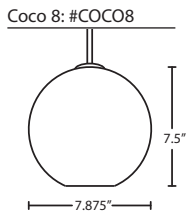

COCO 8 / 10 / 12 / 14

120V PENDANTS

The globe-shaped Coco is a blown glass with a neutral decor and classic shape that blends into virtually all designs. Ideally suited for multi light applications employing the various decors and sizes.

STD LAMP: 60W A19 120V, lamp not included.

LED: 9W Replaceable source, 120V, dimmable, 90+ CRI, 3000°K CCT, 800 lumens, 30,000 hours.

LOW WATTAGE LABELING: Incandescent fixture supplied with 16 watt relamp label

LOCATION: DAMP

For latest product information, scan QR code

CONNECTION	SHADE OPTIONS	LAMP OPTIONS	METAL FINISH	OPTIONS
Cord Fixture	COC0807 8" Opal Matte	(blank) 60W A19 Incan	BR Bronze	L 15' cord
1JC 1 Lt. Dome	COC0819 8" Carrera	LED 9W LED 120V, dimmable	SN Satin Nickel	LW Low wattage labeling
1JT 1 Lt. Flat	COC0860 8" Cocoon			
Stem Fixture	COC01007 10" Opal Matte			
1TT 1 Lt. Flat	COC01019 10" Carrera			
	COC01060 10" Cocoon			
	COC01207 12" Opal Matte			
	COC01219 12" Carrera			
Multi light (pg. 11)	COC01260 12" Cocoon			
J For Multi light Canopy	COC01407 14" Opal Matte			
	COC01419 14" Carrera			
	COC01460 14" Cocoon			

Ex. 1JC-COCO819-SN
Coco 8 Pendant w/ Carrera Shade, Satin Nickel Finish