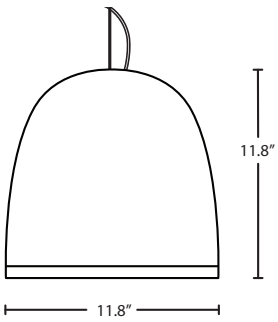

LED: 9W Replaceable source, dimmable. 90+ CRI, 3000°K CCT, 800 lumens, 30,000 hours.

LOW WATTAGE LABELING: Incandescent fixture supplied with 16 watt relamp label

LOCATION: DAMP

For latest product information, scan QR code

CONNECTION	GLASS OPTIONS	LAMP OPTIONS	METAL FINISH	OPTIONS
1x Cable Fixture	ALINA12GF Gold Foil	LED 9W LED	BR Bronze	L 15' cord
1KX 1 Lt. Flat	ALINA12SF Silver Foil		SN Satin Nickel	LW Low wattage labeling
Stem Fixture				
1TT 1 Lt. Flat				

Ex. 1KZ-ALINA12SF-SN
Alina 12 Pendant, Silver Foil Shade, Satin Nickel Finish