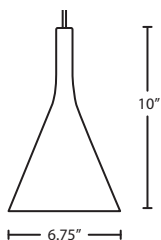

LED: 9W Replaceable source, 120V, dimmable, 90+ CRI, 3000°K CCT, 800 lumens, 25,000 hours.

LOW WATTAGE LABELING: Incandescent fixture supplied with 16 watt relamp label

LOCATION: DAMP

For latest product information, scan QR code

CONNECTION	SHADE OPTIONS	LAMP OPTIONS	METAL FINISH	OPTIONS
Pendant Fixtures	GALANA Natural	LED 9W LED	BR Bronze	L 15' cord
1JC Dome Canopy	GALATN Tan		SN Satin Nickel	LW Low wattage labeling
1JT Flat Canopy	GALAWH White			

Multi light (pg. 11)

J For Multi light Canopy

Multi-light Canopies Available, see page. 11

Ex. 1JT-GALANA-LED-SN
Gala Pendant, Natural, Satin Nickel Finish