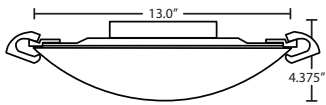

Sonya 13 #8417:

STD LAMPS: 100W G9 Halogen, lamp included, suitable for dimming

MED: 100W A19, 120V, lamp not included, suitable for dimming

LED: 11W Replaceable source, 120V, CL dimmable, 90+ CRI, 3000°K CCT, 1100 lumens, 30,000 hours.

90°C supply wire required

LOCATION: DAMP

For latest product information, scan QR code