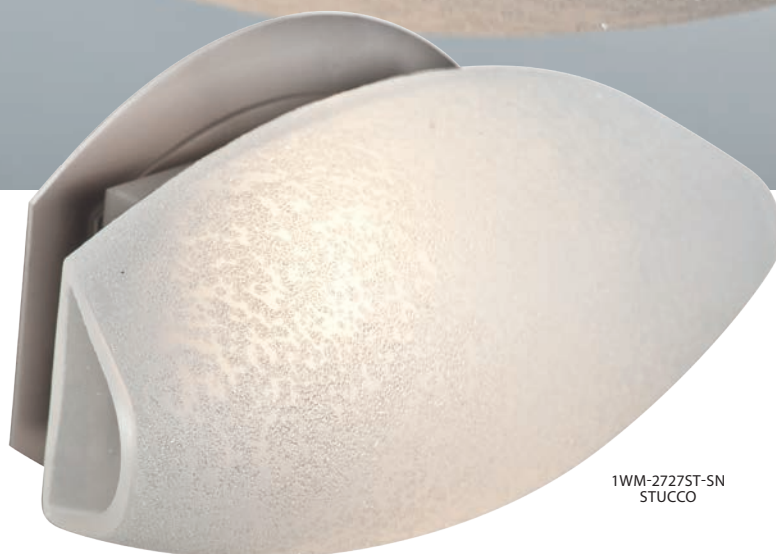

AERO

The modern Aero wall light offers flexible design potential for a variety of bath/vanity applications. Shapely open-ended handcrafted glass in Opal Matte. Canopy plate is simple, contemporary oval. Mount horizontal or vertical.

1WM-2727ST-SN
STUCCO