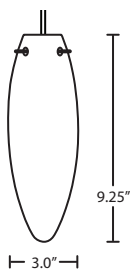

LAMP: 35W Low-pressure Halogen 12V Bi-Pin GY6.35, lamp included.

LED: 5W Replaceable 12V LED, dimmable, 90+ CRI, 3000°K CCT, 550 lumens, 25,000 hours. Lamp included.

LOCATION: DRY

For latest product information, scan QR code

CONNECTION	GLASS OPTIONS	LAMP OPTIONS	METAL FINISH	OPTIONS
Quick-Connect	409618 Amber Cloud	(blank) 35W Hal	BR Bronze	L 15' cord
XP Jack Only	409641 Garnet	LED 5W LED	SN Satin Nickel	277 277V
RXP Rail-Ready	409686 Blue Cloud			DIM010 0-10V
1XP Flat Canopy	4096CE Ceylon			Dimming
	4096VG Vanilla Glossy			

Pendant Fixtures
1XC Dome Canopy
1XT Flat Canopy