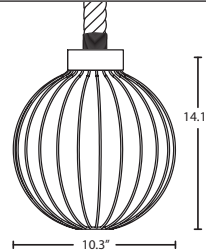

Swag T104-BK

Canopy detail

STD. LAMP: 40W T10 120V, lamp not included.

EDI: 40W Edison S-style lamp, lamp included.

EDIL: 5W Replaceable LED Filament S-style lamp, dimmable, lamp included.

LOCATION: DAMP

Natural Hemp rope, length of 6' and 2" diameter