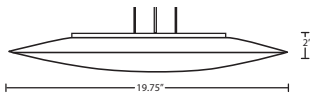

WHITE SPARKLE

OPAL GLOSSY

Renfro 16:

Renfro 20:

10' AWM-type cord, tinted to coordinate with metal finish

3x 10' stainless steel cables

LED: 16W or 24W integrated source, 120V, dimmable, 85+ CRI, 3000°K CCT, 30,000 hours.