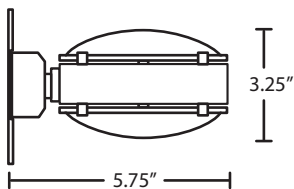

STD LAMP: 40W G9 Halogen, 120V, lamp included.

LED: 5W Replaceable source, dimmable, 90+ CRI, 3000°K CCT, 450 lumens, 25,000 hours.

LOCATION: DAMP

For latest product information, scan QR code

FIXTURE

- 2SW 2 Lt. Vanity 14.625" L
- 3SW 3 Lt. Vanity 22.5" L
- 4SW 4 Lt. Vanity 30.375" L

GLASS OPTIONS

OPTOSCLCL Clear/Clear

LAMP OPTIONS

(blank) 40W G9 Hal
LED 5W LED

METAL FINISH

CR Chrome
SN Satin Nickel

Ex. 3SW-OPTOSCLCL-SN
Optos Vanity, Clear/Clear Lenses, Satin Nickel Finish