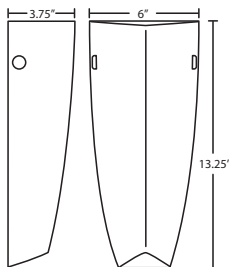

LINA

The handsome Lina wall sconce has minimal hardware to show off the beautiful open-top handcrafted glass.

ADA

COMPLIANT

WALL SCONCE

STD. LAMP: 75W A19 120V, lamp not included, suitable for dimming.

LED: 8W source, 120V, CL dimmable, 90+ CRI, 3000°K CCT, 800 lumens, 30,000 hours.

LOW WATTAGE LABELING: Incandescent fixture supplied with 16 watt relamp

75°C supply wire required

LOCATION: DAMP

For latest product information, scan QR code

FIXTURE/DECOR	LAMP OPTIONS	METAL FINISH	OPTIONS
708307 Opal Matte	(blank) 75W A19 Incan LED 8W LED 120V, dimmable	BK Black BR Bronze PN Polished Nickel SN Satin Nickel WH White	LW Low Wattage labeling

Ex. 708307-SN
Lina Wall Sconce w/ Opal Matte Glass, Satin Nickel Finish

708307
OPAL MATTE