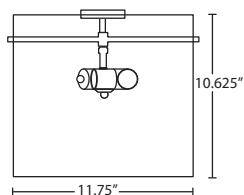

Pahu 12:

(Without Inner Glass)