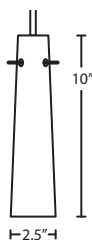

STD LAMP: 40W B10 or 50W Xenon E12 (candelabra-base) 120V, lamp not included.

HALOGEN: 40W G9 Lamp 120V, lamp included.

LED: 5W Replaceable source, 120V, dimmable, 90+ CRI, 3000°K CCT, 1400 lumens, 25,000 hours, lamp included.

LOW WATTAGE LABELING: Incandescent fixture supplied with 16 watt relamp label

LOCATION: DAMP