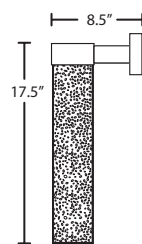

Juni 16:

May be used in either upward or downward orientation in indoor applications, downward only for outdoor.

Wall mount only

LAMP: 60W T10 120V, lamp not included.

LED: 4W Replaceable 120V LED GU10, dimmable, 82+ CRI, 3000°K CCT, 240 lumens, 25,000 hours, lamp included.

EDI: 40W Edison S-style lamp, lamp included.

EDIL: 4W Replaceable T-shape LED Filament lamp, 120V, dimmable, lamp included.

LOCATION: WET

For latest product information, scan QR code

FIXTURE/DECOR

JUNI10BL-WALL	10" Blue Bubble
JUNI10CL-WALL	10" Clear Bubble
JUNI10GD-WALL	10" Gold Bubble
JUNI10LT-WALL	10" Latte Bubble
JUNI10MS-WALL	10" Moss Bubble
JUNI10PL-WALL	10" Plum Bubble
JUNI16BL-WALL	16" Blue Bubble
JUNI16CL-WALL	16" Clear Bubble
JUNI16GD-WALL	16" Gold Bubble
JUNI16LT-WALL	16" Latte Bubble
JUNI16MS-WALL	16" Moss Bubble
JUNI16PL-WALL	16" Plum Bubble

LAMP OPTIONS

(blank)	60W T10 Incan
LED	4W LED
EDI	40W Edison
EDIL	4W LED Filament

METAL FINISH

BK	Black
SL	Silver
WH	White

Ex. JUNI10GD-WALL-BK
Juni 10 Sconce w/ Gold Bubble Glass, Black Finish