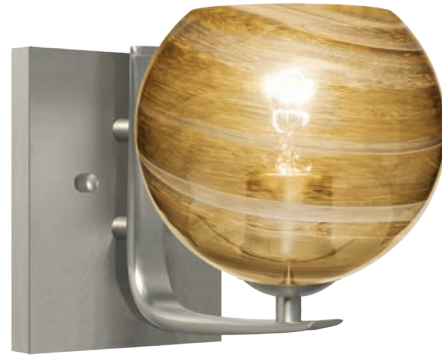

JILLYAM
VAPOR AMBER