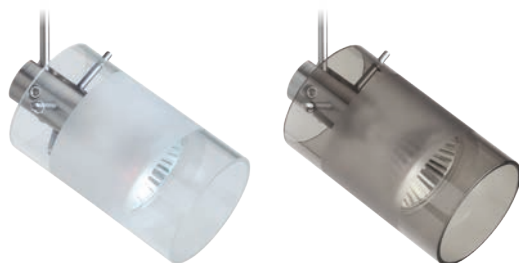

SCOPE

Scope is a compact cylinder of handcrafted glass with a transcolor design accented by the frosted band, that demonstrates contemporary sensibilities.

6524EC
CLEAR/FROST

6524ES
SMOKE/FROST

6524EG
ARMAGNAC/FROST