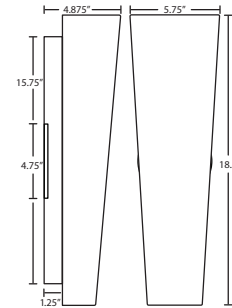

TINO 13 / 18

Contemporary Tino sconce features tapered vertical handcrafted glass.

2NW-780407-SL
OPAL MATTE

3NW-780552-SL
MARBLE

Tino 13: #7804

Tino 18: #7805

Closed-ended handcrafted glass

Wall-mount only