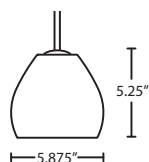

LAMP: 40W B10 or 50W Xenon E12 (candelabra-base) 120V, lamp not included.

MED: 40W Medium base, 120V, lamp not included.

HALOGEN: 40W G9 Lamp 120V, lamp included.

LED: 9W Replaceable source, 120V, dimmable, 90+ CRI, 3000°K CCT, 800 lumens, 30,000 hours.

LOW WATTAGE LABELING: Incandescent fixture supplied with 16 watt relamp label

LOCATION: DAMP