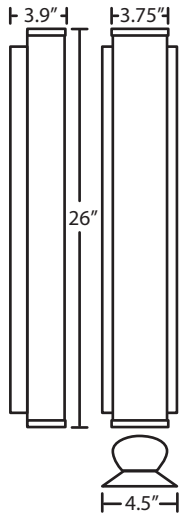

KILLIAN 26

WALL SCONCE

The visually pleasing Killian wall sconce features a clean tubular satin opal glass diffuser with plated metal endcaps, ideal for vanity applications.

ADA
COMPLIANT

STD LAMP: 3x 40W G9 Halogen, 120V, lamp included.

LED: 5W source, 120V, CL dimmable, 90+ CRI, 3000°K CCT, 550 lumens, 30,000 hours, lamp included.

LOCATION: DAMP

For latest product information, scan QR code

FIXTURE	LAMP OPTIONS	METAL FINISH
KILLIAN26 Satin White	(blank) 3x 40W G9 Hal LED 3x 5W LED	CR Chrome SN Satin Nickel