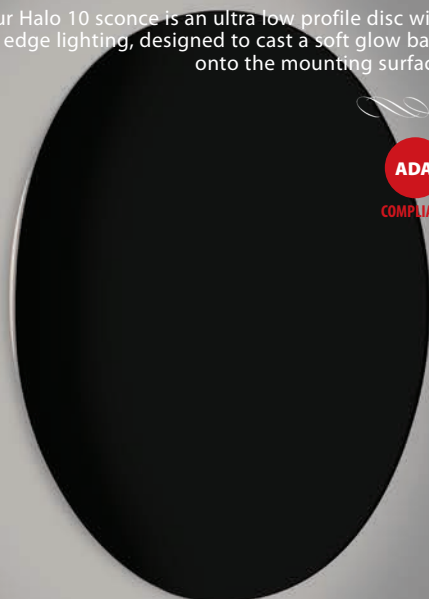

HALO 10

Our Halo 10 sconce is an ultra low profile disc with LED edge lighting, designed to cast a soft glow back onto the mounting surface.

WALL SCONCE

ADA

COMPLIANT

BLACK