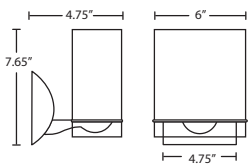

CELTIC

The Celtic Vanity is a contemporary bath design, employing a softly radiused and fused 3-piece glass diffuser that is designed to "float" on the hardware. Options include Opal/Clear and a revealing blown bubble glass design.

May be used in either upward or downward orientation.

STD. LAMP: 60W A19 120V, lamp not included, suitable for dimming.

LED: 9W Replaceable source, 120V, dimmable, 80+ CRI, 3000°K CCT, 800 lumens, 30,000 hours, lamps included (For Opal/Clear).

EDIL: 8W Replaceable A19 LED Filament lamp, 120V, CL dimmable, 90+ CRI, 3000°K CCT, 800 lumens, 30,000 hours lamps included (For Bubble).

LOCATION: DAMP

Sconce: Vanity:

For latest product information, scan QR code

FIXTURE	GLASS OPTIONS	LAMPING OPTIONS	METAL FINISH
1WZ Sconce	CELTICBB Bubble	(blank) 60W A19 Incan	BR Bronze
2WZ 2 Light	CELTICCL Opal/Clear	LED 9W LED (For Opal/Clear)	CR Chrome
3WZ 3 Light		EDIL 8W LED Filament (For Bubble)	SN Satin Nickel
4WZ 4 Light			

Ex. 1WZ-CELTICCL-SN
Celtic Mini Sconce w/ Clear Glass,
Satin Nickel Finish