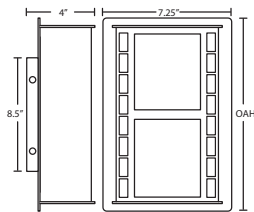

OAH:
Napoli 11: 11.25" H
Napoli 16: 16.25" H
Napoli 26: 26.375" H

Metalworks Luminaires are assembled with sheet metal fabricated in the USA.

Handcrafted Satin White (NAPOLI11 and NAPOLI16 ONLY)

STD. LAMP: 60W B10, 120V, lamp not included.

LED: 8W source, 120V, CL dimmable, 90+ CRI, 3000°K CCT, 800 lumens, 30,000 hours.

75°C supply wire required

LOCATION: WET

For latest product information, scan QR code

FIXTURE	DIFFUSER	LAMP OPTIONS	METAL FINISH
NAPOLI11 Sconce	SW Satin White Glass	(blank) 1x 60W B10 Incan	BK Black
	WA White Acrylic	LED 1x 8W LED 120V, dimmable	BR Bronze SL Silver

FIXTURE	DIFFUSER	LAMP OPTIONS	METAL FINISH
NAPOLI16 Sconce	SW Satin White Glass	(blank) 2x 60W B10 Incan	BK Black
	WA White Acrylic	LED 2x 8W LED 120V, dimmable	BR Bronze SL Silver

FIXTURE	DIFFUSER	LAMP OPTIONS	METAL FINISH
NAPOLI26 Sconce	WA White Acrylic	(blank) 3x 60W B10 Incan	BK Black
		LED 3x 8W LED 120V, dimmable	BR Bronze SL Silver

Ex. NAPOLI26-WA-SL
3 Lt. Napoli 26 Sconce w/ White Acrylic, Silver Finish