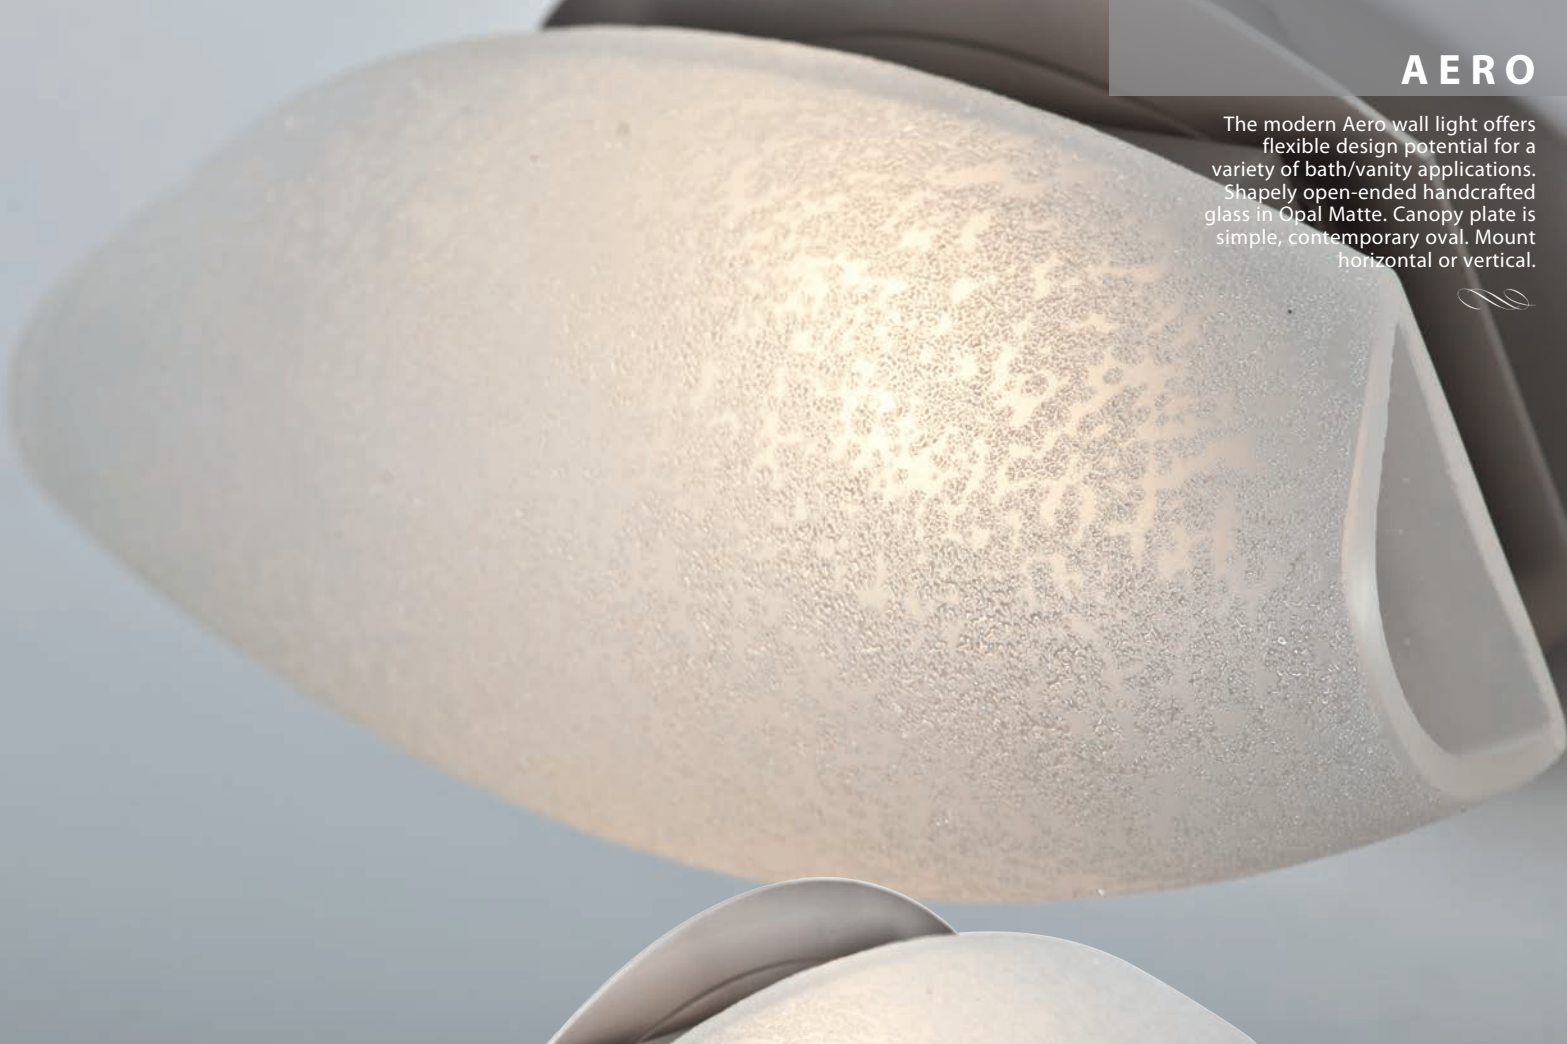

AERO

The modern Aero wall light offers flexible design potential for a variety of bath/vanity applications. Shapely open-ended handcrafted glass in Opal Matte. Canopy plate is simple, contemporary oval. Mount horizontal or vertical.

1WM-2727ST-SN
STUCCO