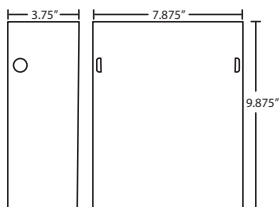

STD. LAMP: 75W A19 120V, *not included*, suitable for dimming

LED: 8W source, 120V, CL dimmable, 90+ CRI, 3000°K CCT, 800 lumens, 30,000 hours.

LOW WATTAGE LABELING: Incandescent fixture supplied with 16 watt relamp

75°C supply wire required

LOCATION: DAMP

For latest product information, scan QR code

FIXTURE/DECOR	LAMP OPTIONS	METAL FINISH	OPTIONS
7090CF Stone Copper Foil	(blank) 75W A19 Incan	BK Black	LW Low
7090GF Stone Gold Foil	LED 8W LED 120V, dimmable	BR Bronze	Wattage labeling
7090SF Stone Silver Foil		PN Polished Nickel	
		SN Satin Nickel	
		WH White	

Ex. 7090SF-SN
Tamburo Stone Wall Sconce w/ Silver Stone Foil Glass, Satin Nickel Finish