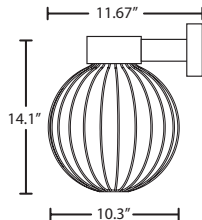

Sultana G:

May be used in either upward or downward orientation in indoor applications, downward only for outdoor.

STD. LAMP: 40W T8 120V, lamp not included.

LED: 4W Replaceable 120V LED, 82+ CRI, 3000°K CCT, 240 lumens, 25,000 hours, lamp included.

EDI: 40W Edison S-style lamp, lamp not included.

EDIL: 4W Replaceable LED Filament T9 lamp, lamp included.

LOCATION: WET

For latest product information, scan QR code

FIXTURE	SHAPE	WALL	LAMP OPTIONS	FINISH
SULTANA Sultana	C Cylinder	WALL Wall Mount	(blank) 60WT8	BK Black
	F Flare		EDI 40W Edison	SL Silver
	G Globe		EDIL 4W LED Filament	WH White
			LED 4W LED	

Ex. SULTANA-G-WALL-BK
Sultana Globe Sconce, Black Finish