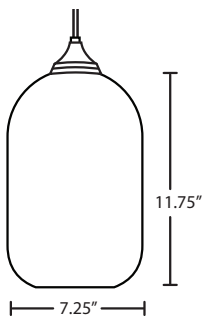

STD. LAMP: 60W T10 120V, lamp not included.

EDIL: 4W Replaceable LED Filament T-shape lamp, 120V, CL dimmable, 90+ CRI, 320 lumens, 15,000 hours, lamp included.

LOW WATTAGE LABELING: Incandescent fixture supplied with 16 watt relamp label

LOCATION: DAMP

For latest product information, scan QR code

CONNECTION	SHADE OPTIONS	LAMP OPTIONS	METAL FINISH	OPTIONS
Pendant Fixtures	OMEGA12AM Amber/Clear	(blank) 60W T10	BR Bronze	L 15' cord
1JC Dome Canopy	OMEGA12CL Clear	EDIL 4W LED	SN Satin Nickel	LW Low wattage labeling
1JT Flat Canopy	OMEGA12RD Red/Clear	Filament		
	OMEGA12ST Steel/Clear			
Stern Fixtures	OMEGA12WH White/Clear			
1TT Flat Canopy				

Multi light (pg. 11)

J For Multi light Canopy

Multilight Canopies Available, see page. 11

Ex. 1JT-OMEGA12ST-EDIL-SN
Omega 12 LED Pendant, Steel Shade, Satin Nickel Finish