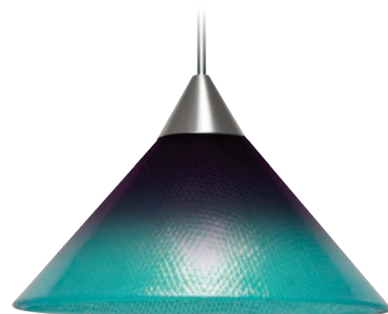

JADEPB
PURPLE/BLUE