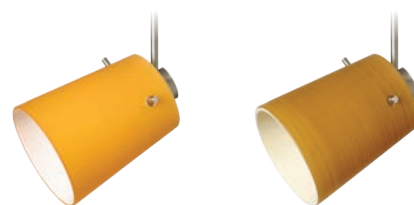

5118AM
APRICOT MATTE

5118OK
OAK

LAMP: 50W Shielded Flood 12V MR16, lamp included.

LED: 7W Replaceable 12V LED MR16 with backlight, dimmable, 90+ CRI, 3000°K CCT, 500 lumens, 25,000 hours, lamp included.

LOCATION: DRY

For latest product information, scan QR code

QUICK-CONNECT -	SHADE OPTIONS -	LAMP OPTIONS -	STEM OPTIONS -	METAL FINISH
SP Jack Only	511880 Amber Matte	(blank) 50W Hal MR16	(blank) Standard	BR Bronze
RSP Rail-Ready	5118AM Apricot Matte	LED 7W LED MR16, dimmable	06 6"	SN Satin Nickel
1SP 1 Lt Flat	5118CH Cherry		12 12"	
	5118OK Oak		18 18"	
	5118VM Vanilla Matte			

* Quick-Connect Canopy information and options: pg. 123

Ex. 1SP-5118CH-SN
Tammi 3 Spotlight w/ Cherry Glass, Satin Nickel Finish