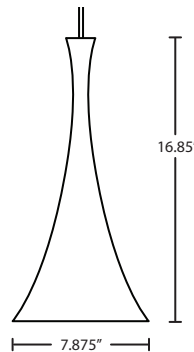

LED: 9W Replaceable source, dimmable. 90+ CRI, 3000°K CCT, 525 lumens, 30,000 hours.

LOCATION: DRY

For latest product information, scan QR code

CONNECTION	SHADE OPTION	LAMP OPTIONS	METAL FINISH	OPTIONS
Pendant Fixtures	RONDO Rondo	LED 9W LED	BR Bronze	L 15' cord
1XT Flat Canopy			SN Satin Nickel	277 277V
				DIM010 0-10V Dimming

Multi light
☒ For Multi light Canopy

Multilight Canopies Available, see page.77

Ex. 1XT-RONDO-LED-SN
Rondo LED Pendant, Satin Nickel Finish