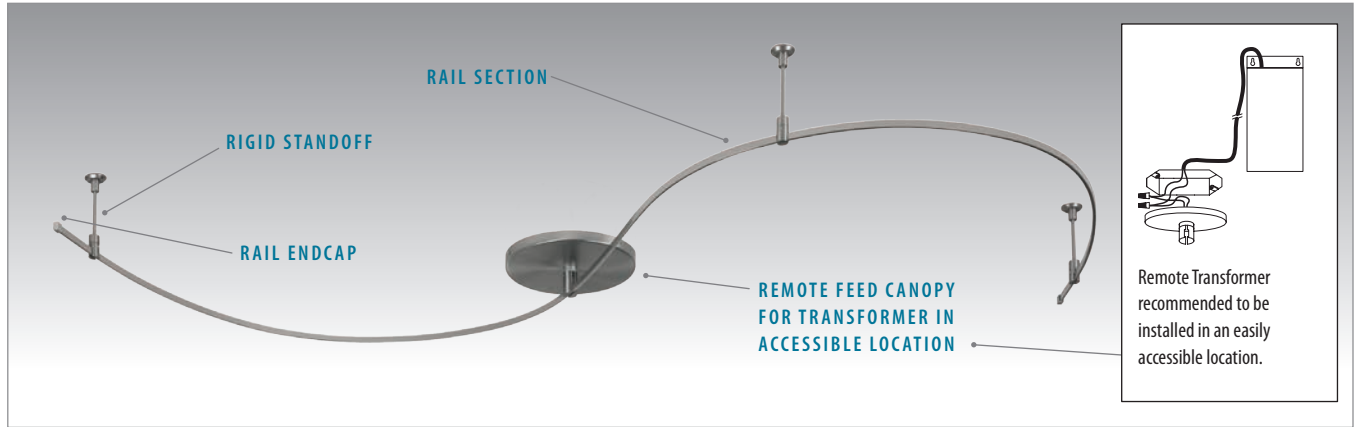

PACKAGED MONORAIL KITS WITH REMOTE TRANSFORMERS

8' Monorail System shown above

STEP 1 SELECT LENGTH FOR THE RAIL KIT

- **08** 8' Rail length, includes: 1x 8' Rail Section, 3x Rigid Standoff, 2x Rail Endcaps
- **12** 12' Rail length, includes: 1x 8' Rail Section, 1x 4' Rail Section, 3x Rigid Standoff, 1x Live Rail Connector, 2x Rail Endcaps
- **16** 16' Rail length, includes: 2x 8' Rail Section, 4x Rigid Standoff, 1x Live Rail Connector, 2x Rail Endcaps
- **20** 20' Rail length, includes: 2x 8' Rail Section, 1x 4' Rail Section, 5x Rigid Standoff, 3x Live Rail Connector, 2x Rail Endcaps
- **24** 24' Rail length, includes: 3x 8' Rail Section, 6x Rigid Standoff, 3x Live Rail Connector, 2x Rail Endcaps

STEP 2 SELECT A REMOTE TRANSFORMER

- **RA60LED** 60W LED Remote Transformer, 120V
- **RA150** 150W Electronic Remote Transformer, 120V
- **RA300** 300W Electronic Transformer, 120V
- **RM150** 150W Magnetic Remote Transformer, 120V
- **RM300** 300W Magnetic Remote Transformer, 120V
- **RA150LED** 150W LED Remote Transformer, 120V
- **RA300LED** 300W LED Remote Transformer, 120V

*Kit includes a Remote Feed Canopy shown above

STEP 3 SELECT A METAL FINISH

- **BR** Bronze finish
- **SN** Satin Nickel finish

STEP 4 USE ORDERING GUIDE TO CREATE ITEM NUMBER

SYSTEM	LENGTH	POWER TRANSFORMER	METAL FINISH
R12 Monorail System	08 8' Length	RA60LED 60W LED Remote Transformer	BR Bronze
	12 12' Length	RA150 150W Electronic Remote Transformer	SN Satin Nickel
	16 16' Length	RA300 300W Electronic Remote Transformer	
	20 20' Length	RM150 150W Magnetic Remote Transformer	
	24 24' Length	RM300 300W Magnetic Remote Transformer	
		RA150LED 150W LED Remote Transformer	
		RA300LED 300W LED Remote Transformer	

Ex. R12-08-RA60LED-SN

8' Monorail kit with 60W LED Surface Transformer in Satin Nickel.