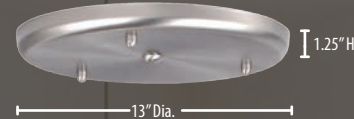

3-LIGHT LARGE ROUND, FIXED CONNECT

For 12V Mini Pendants using 16" diameter shades MAX, with staggered heights.