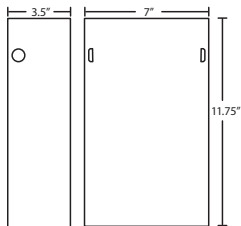

STD. LAMP: 75W A19 120V, lamp not included, suitable for dimming.

LED: 8W source, 120V, CL dimmable, 90+ CRI, 3000°K CCT, 800 lumens, 30,000 hours.

LOW WATTAGE LABELING: Incandescent fixture supplied with 16 watt relamp

75°C supply wire required

LOCATION: DAMP

For latest product information, scan QR code

FIXTURE/DECOR	LAMP OPTIONS	METAL FINISH	OPTIONS
704207 Opal Matte	(blank) 75W A19 Incan	BK Black	LW Low Wattage labeling
704218 Amber Cloud	LED 8W LED 120V, dimmable	BR Bronze	
704219 Carrera		PN Polished Nickel	
704241 Garnet		SN Satin Nickel	
704280 Amber Matte		WH White	
704286 Blue Cloud			
7042CE Ceylon			
7042HB Habanero			
7042HN Honey			
7042MA Magma			
7042MG Marble Grigio			

Ex. 7042CE-SN
Tamburo 7 Wall Sconce w/ Ceylon Glass, Satin Nickel Finish