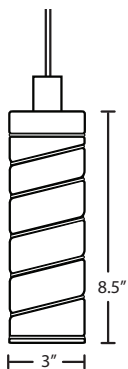

LED: 3W Replaceable 12V LED, dimmable, 90+ CRI, 3000°K CCT, 300 lumens, 25,000 hours. Lamp included.

LOCATION: DRY

For latest product information, scan QR code

CONNECTION	GLASS OPTIONS	LAMP OPTIONS	METAL FINISH	OPTIONS
Quick-Connect	VIBE8CL 8.5" Clear	LED 3W LED	BR Bronze	L 15' cord
XP Jack Only	VIBE8SM 8.5" Smoke		SN Satin Nickel	277 277V
RXP Rail-Ready				DIM010 0-10V Dimming
1XP Flat Canopy				

Pendant Fixtures
1XC Dome Canopy
1XT Flat Canopy

Multi light
X For Multi light Canopy

Multi-light Canopies Available, see page 77

Ex. 1XT-VIBE8CL-LED-SN
Vibe 8 LED Pendant, Clear Glass, Satin Nickel Finish