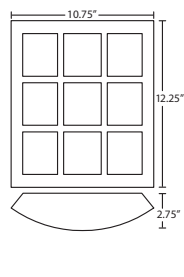

Our Moto collection is built for outdoor use, but the design allows it to be equally attractive indoors.

ADA
COMPLIANT

Moto 8:

Moto 11:

Moto 13:

Metalworks Luminaires are assembled with sheet metal fabricated in the USA

Handcrafted Satin White Glass or White Acrylic

STD. LAMP: 60W E12, 120V, lamp not included.

LED: 5W source, 120V, dimmable, 80+ CRI, 3000°K CCT, 450 lumens, 25,000 hours, lamp included.

75°C supply wire required

LOCATION: WET

For latest product information, scan QR code

FIXTURE	DIFFUSER	LAMP OPTIONS	METAL FINISH
MOTO8GR Grid	SW Satin White Glass	(blank) 1x 60W E12 Incan	BK Black
MOTO8SQ Square	WA White Acrylic	LED 1x 5W LED	BR Bronze
			SL Silver

FIXTURE	DIFFUSER	LAMP OPTIONS	METAL FINISH
MOTO11GR Grid	SW Satin White Glass	(blank) 1x 60W E12 Incan	BK Black
MOTO11SQ Square	WA White Acrylic	LED 1x 5W LED	BR Bronze
			SL Silver

FIXTURE	DIFFUSER	LAMP OPTIONS	METAL FINISH
MOTO13GR Grid	SW Satin White Glass	(blank) 2x 60W E12 Incan	BK Black
MOTO13SQ Square	WA White Acrylic	LED 2x 5W LED	BR Bronze
			SL Silver

Ex. MOTO8GR-SW-SL
1 Lt. Moto 8 Grid Sconce w/ Satin White Glass, Silver Finish