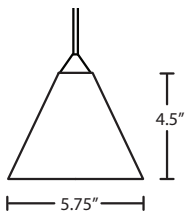

LAMP: 50W Low-pressure Halogen 12V Bi-Pin GY6.35, lamp included.

LED: 5W Replaceable 12V LED, dimmable, 90+ CRI, 3000°K CCT, 550 lumens, 25,000 hours. Lamp included.

LOCATION: DRY

For latest product information, scan QR code