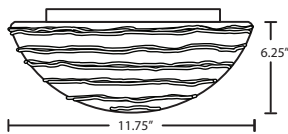

Ex. 906288C

Pinta 12 Ceiling w/ Clear Glass

The Wave is a half globe-shaped clear glass, with a romantic wrap of glass rope that spirals around the exterior.

WAVE 15
CLEAR

WAVE 12
CLEAR

WAVE 12
SMOKE

Wave 12: #9062