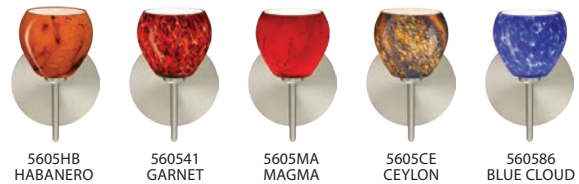

560507
OPAL MATE

5605VM
VANILLA MATTE

560580
AMBER MATTE

560560
COCOON

5605HN
HONEY

560518
AMBER CLOUD

5605HB
HABANERO

560541
GARNET

5605MA
MAGMA

5605CE
CEYLON

560586
BLUE CLOUD

FIXTURE	SHADE OPTIONS	LAMP OPTIONS	METAL FINISH	OPTIONS
1SW Sconce	Choose from selection above	(blank) 40W G9 Hal LED 5W LED 120V, dimmable	BR Bronze CR Chrome SN Satin Nickel	SQ Square Canopy
2SW 2 Light Vanity				
3SW 3 Light Vanity				
4SW 4 Light Vanity				

* Please refer to pg. 226 to view sconce/vanity options

Ex. 3SW-560519-SN
Tay Tay Vanity with Carrera Glass,
Satin Nickel Finish

STD. LAMP: 60W G9 Halogen 120V, lamp included.

LED: 5W Replaceable source, 120V, dimmable, 90+ CRI, 3000°K CCT, 450 lumens, 25,000 hours.

LOCATION: DRY