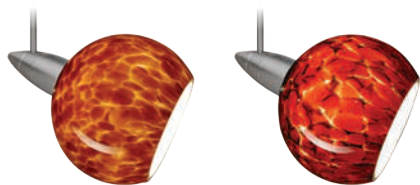

155918
AMBER CLOUD

155941
GARNET