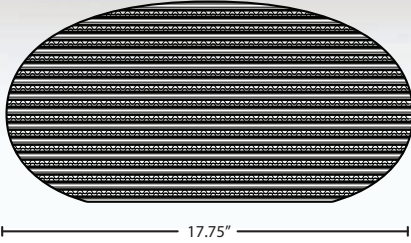

LED: 9W Replaceable source, 120V, CL dimmable, 90+ CRI, 3000°K CCT, 800 lumens, 30,000 hours. Lamp included.

LOCATION: DRY

For latest product information, scan QR code

FIXTURE/DECOR	LAMP OPTIONS	METAL FINISH
VENUSC Venus Corrugated Cardboard	LED 9W LED 120V, dimmable	BR Bronze SN Satin Nickel

Ex. VENUSC-LED-SN
Venus Ceiling, Satin Nickel Finish

KIRK 12

The urban stylings of our Kirk 12 LED semi-flush mount are ideal for today's modern architecture, composed of intricately cut layers of tan corrugated cardboard.