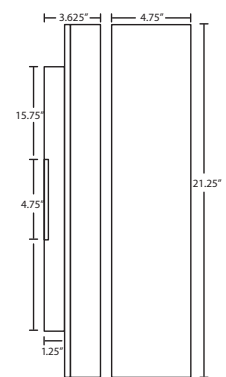

Darci is a contemporary sconce that features open-ended handcrafted glass in Opal. Can be mounted horizontally or vertically.

ADA
COMPLIANT

272607-SN
OPAL MATTE

272507-SN
OPAL MATTE

Darci 16: #2725

Darci 21: #2726