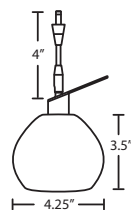

LAMP: 50W Shielded Flood 12V MR16, lamp included.

LED: 9W Replaceable 12V LED MR16 Flood, dimmable, 90+ CRI, 3000°K CCT, 670 lumens, 25,000 hours, lamp included.

LOCATION: DRY

For latest product information, scan QR code

QUICK-CONNECT	SHADE OPTIONS	LAMP OPTIONS	STEM OPTIONS	METAL FINISH
SP Jack Only	MOJOMB Metal Bronze	(blank) 50W Hal MR16	(blank) Standard	BR Bronze
RSP Rail-Ready	MOJOMN Metal Nickel	LED 9W LED MR16, dimmable	06 6"	SN Satin Nickel
1SP 1 Lt Flat			12 12"	
			18 18"	

* Quick-Connect Canopy information and options: pg. 123

Ex. 1SP-MOJOMN-SN
Mojo Spotlight w/ Metal Nickel Shade, Satin Nickel Finish