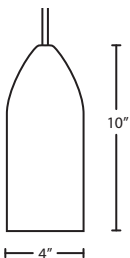

STD LAMP: 60W A19 120V, lamp not included.

LED: 9W Replaceable source, CL dimmable, 90+ CRI, 3000°K CCT, 800 lumens, 30,000 hours.

LOW WATTAGE LABELING: Incandescent fixture supplied with 16 watt relamp label

LOCATION: DAMP

For latest product information, scan QR code

CONNECTION	SHADE OPTIONS	LAMP OPTIONS	METAL FINISH	OPTIONS
Pendant Fixtures 1JC Dome Canopy 1JT Flat Canopy	LINDAQ Aqua LINDCN Cinnamon LINDCY Cyan LINDGD Gold LINDWH White	(Blank) 60W A19 120V LED 9W LED 120V, dimmable	BR Bronze SN Satin Nickel	L 15' cord LW Low wattage labeling

Multi light (pg. 11)
J For Multi light Canopy

Multilight Canopies Available, see page. 11

Ex. 1JT-LINDAQ-SN
Lindy Pendant, Aqua, Satin Nickel Finish