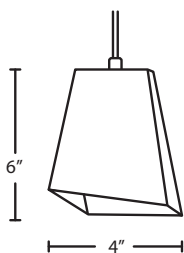

LED: 9W Replaceable 12V LED MR16, dimmable. 90+ CRI, 3000° CCT, 525 lumens, 25,000 hours.

LOCATION: DRY

For latest product information, scan QR code