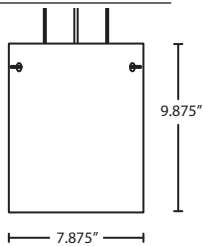

Tamburo 8: #4006