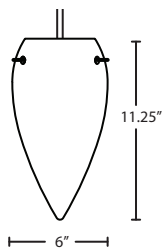

STD LAMP: 100W A19 120V, lamp not included.

LED: 9W Replaceable source, 120V, dimmable, 90+ CRI, 3000°K CCT, 800 lumens, 30,000 hours.

LOW WATTAGE LABELING: Incandescent fixture supplied with 16 watt relamp label

LOCATION: DAMP

For latest product information, scan QR code

CONNECTION	SHADE OPTIONS	LAMP OPTIONS	METAL FINISH	OPTIONS
Cord Fixture	412506 Opal Glossy	(blank) 100W A19 Incan	BR Bronze	L 15' cord
1JC 1 Lt. Dome	412518 Amber Cloud	LED 9W LED 120V, dimmable	SN Satin Nickel	LW Low wattage labeling
1JT 1 Lt. Flat	412541 Garnet			
	412586 Blue Cloud			
Cable Fixture	4125CE Ceylon			
1KX 1 Lt. Dome				
Stem Fixture				
1TT 1 Lt. Flat				

Ex. 1JT-412506-SN
Juli Pendant w/ Opal Glossy Glass, Satin Nickel Finish

Multi light (pg. 11)
J For Multi light Canopy

Multi-light Canopies Available, see page. 11