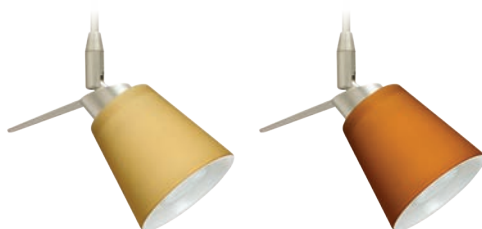

* Quick-Connect Canopy information and options: pg. 123

Ex. 1SP-1559CE-SN

Palla 3 Spotlight w/ Ceylon Shade, Satin Nickel Finish

CANTO 3

Canto 3 features a tapered drum shape that shows its versatility in all designs.