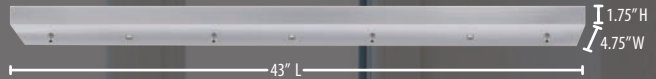

4-LIGHT BAR, FIXED CONNECT

For 120V Pendants using 20" diameter shades MAX, with staggered heights.