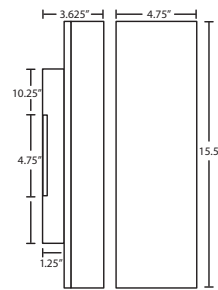

Darci is a contemporary sconce that features open-ended handcrafted glass in Opal. Can be mounted horizontally or vertically.

ADA
COMPLIANT

272607-SN
OPAL MATTE

272507-SN
OPAL MATTE

Darci 16: #2725

Darci 21: #2726