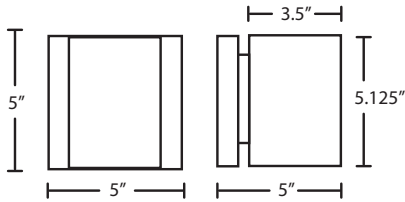

TITO

The Tito vanity is a simple, contemporary bath bar featuring handcrafted Opal glass on a low profile plated bracket.pearance.

3SW-TITO07-SN
OPAL MATTE

2SW: 14.625" L x 5.125" H x 5" D

3SW: 22.5" L x 5.125" H x 5" D