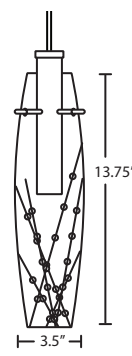

LED: 3W Replaceable 12V LED MR11, dimmable, 90+ CRI, 3000°K CCT, 200 lumens, 25,000 hours. Lamp included.

LOCATION: DRY

For latest product information, scan QR code

CONNECTION	GLASS OPTIONS	LAMP OPTIONS	METAL FINISH	OPTIONS
Pendant Fixtures	1688WW Crystal Rods	LED 3W LED	BR Bronze	L 15' cord
1XT Flat Canopy			SN Satin Nickel	277 277V
				DIM010 0-10V Dimming

Multi light
X For Multi light Canopy

Multilight Canopies Available, see page. 77

Ex. 1XT-1688WW-LED-SN
Willow LED Mini Pendant w/ Clear-Crystal Rods, Satin Nickel Finish