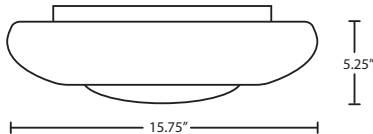

Gleem 16:

Handcrafted glass attaches with twist & lock bayonet action

STD LAMPS: 60W A19 120V, lamp not included.

LED: 17W or 28W integrated source, 120V, CL dimmable, 90+ CRI, 3000°K CCT, 50,000 hours.

LOCATION: DAMP

For latest product information, scan QR code

FIXTURE/DECOR	LAMP OPTIONS
GLEEM12CLC 12.5" Opal Glossy/Clear	(blank) 2x 60W A19 Incan LED 17W LED, 1200 lumens

FIXTURE/DECOR	LAMP OPTIONS
GLEEM16CLC 15.75" Opal Glossy/Clear	(blank) 3x 60W A19 Incan LED 28W LED, 2160 lumens

Ex. GLEEM12CLC
Gleem 12 Ceiling, Clear Glass, Satin Nickel Finish