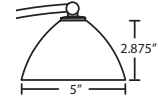

SWING ARMS

DOMI

Domi has a classical bell shape that complements aesthetic, while also built for optimal illumination.

1WU-174307-SN
WHITE

1WW-1743SL-BR
SOLARE

FIXTURE	GLASS OPTIONS	METAL FINISH
1WU Swing arm	174307 White	BR Bronze
1WW Swing arm	174352 Marble	SN Satin Nickel
	174383 Mocha	
	1743CH Cherry	
	1743KR Chalk	
	1743OK Oak	
	1743SL Solare	
	1743TN Titan	