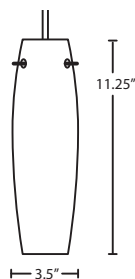

LAMP: 40W B10 or 50W Xenon E12 (candelabra-base) 120V, lamp not included.

MED: 40W Medium base, 120V, lamp not included.

HALOGEN: 40W G9 Lamp 120V, lamp included.

LED: 5W Replaceable source, 120V, dimmable, 90+ CRI, 3000°K CCT, 1400 lumens, 25,000 hours, lamp included.