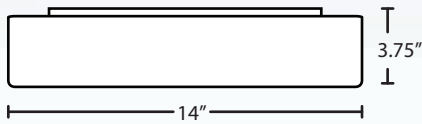

LED: 17W or 28W integrated source, 120V, CL dimmable, 90+ CRI, 3000°K CCT, 50,000 hours.

LOCATION: DAMP

FIXTURE OPTIONS	LAMP OPTIONS
PRIMO11C 11.5" Opal Matte	LED 17W LED, 1200 lumens

Primo 14:

For latest product information, scan QR code

FIXTURE OPTIONS	LAMP OPTIONS
PRIMO14C 14" Opal Matte	LED 28W LED, 2160 lumens

Ex. PRIMO11C-LED
Primo 11 Ceiling, Opal Matte Shade