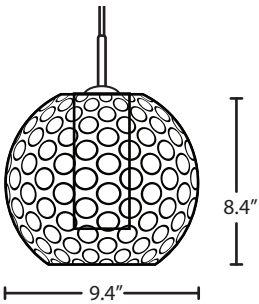

The Layla Pendant employs an outer trans glass globe, with an appealing dimple pattern blown throughout the glass and an inner opal cylinder for concealing the light source.

LAYLASM
SMOKE

LAYLACL
CLEAR

LAYLAAM
AMBER