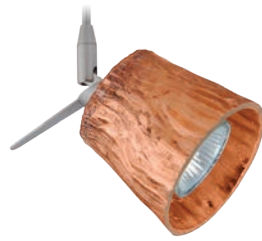

5145CF
STONE COPPER FOIL

LAMP: 50W Shielded Flood 12V MR16, lamp included.

LED: 9W Replaceable 12V LED MR16 Flood, dimmable, 90+ CRI, 3000°K CCT, 670 lumens, 25,000 hours, lamp included.

LOCATION: DRY

For latest product information, scan QR code

QUICK-CONNECT -	SHADE OPTIONS	LAMP OPTIONS	STEM OPTIONS	METAL FINISH
SP Jack Only	514500 Clear Stone	(blank) 50W Hal MR16	(blank) Standard	BR Bronze
RSP Rail-Ready	5145CF Stone Copper Foil	LED 9W LED MR16, dimmable	06 6"	SN Satin Nickel
1SP 1 Lt Flat	5145GF Stone Gold Foil		12 12"	
	5145SF Stone Silver Foil		18 18"	

* Quick-Connect Canopy information and options: pg. 123

Ex. 1SP-514500-SN
Nico 3 Spotlight w/ Clear Stone Shade, Satin Nickel Finish