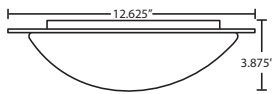

RING 13 / 15 / 19

Ring marries a clean white handcrafted glass diffuser with a decorative glass ring.

WHITE/CLEAR

WHITE/FROST

WHITE/SMOKE

Ring 13: #9772

Handcrafted glass attaches with twist & lock bayonet action