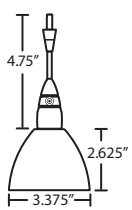

LAMP: 50W Shielded Flood 12V MR16, lamp included.

LED: 9W Replaceable 12V LED MR16 Flood, dimmable, 90+ CRI, 3000°K CCT, 670 lumens, 25,000 hours, lamp included.

LOCATION: DRY