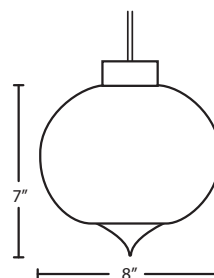

LED: 3W replaceable 12V LED MR11, dimmable, 90+ CRI, 3000°K CCT, 300 lumens, 25,000 hours. Lamp included.

LOCATION: DRY

For latest product information, scan QR code

CONNECTION	GLASS OPTIONS	LAMP OPTIONS	METAL FINISH	OPTIONS
Pendant Fixtures	TERRACL Clear Crystals	LED 3W LED	BR Bronze	L 15' cord
1XT Flat Canopy			SN Satin Nickel	277 277V
				DIM010 0-10V Dimming

Multi light
X For Multi light Canopy

Multilight Canopies Available, see page. 77

Ex. 1XT-TERRACL-LED-SN
Terra LED Pendant, Clear Crystal Glass, Satin Nickel Finish

GROOVE

The Groove is a unique piece comprised of three segments of mirrored glass fused into an arc-shaped shade.