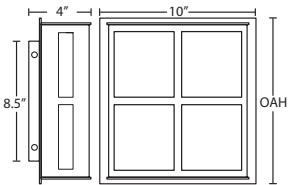

1. **OAH:**
   Bree 11: 11.25" H
   Bree 16: 16.25" H
   Bree 26: 26.375" H
   Bree 38: 38.25" H

Handcrafted Satin White (Bree11 and Bree16 ONLY)

STD. LAMP: 60W B10, 120V, lamp not included.

LED: 8W source, 120V, CL dimmable, 80+ CRI, 3000°K CCT, 800 lumens, 30,000 hours.

LED: 11W source, 120V, dimmable, 80+ CRI, 3000°K CCT, 1100 lumens, 30,000 hours. (For Bree 38)

75°C supply wire required

LOCATION: WET

Metalworks Luminaires are assembled with sheet metal fabricated in the USA.

For latest product information, scan QR code

FIXTURE	-	DIFFUSER	-	LAMP OPTIONS	-	METAL FINISH
BREE11 Sconce	-	SW Satin White Glass	-	(blank) 1x 60W B10 Incan	-	BK Black
	-	WA White Acrylic	-	LED 1x 8W LED 120V, dimmable	-	BR Bronze
	-		-		-	SL Silver

FIXTURE	-	DIFFUSER	-	LAMP OPTIONS	-	METAL FINISH
BREE16 Sconce	-	SW Satin White Glass	-	(blank) 2x 60W B10 Incan	-	BK Black
	-	WA White Acrylic	-	LED 2x 8W LED 120V, dimmable	-	BR Bronze
	-		-		-	SL Silver

Ex. BREE16-WA-SL
2 Lt. Bree 16 Sconce w/ White Acrylic Glass,
Silver Finish