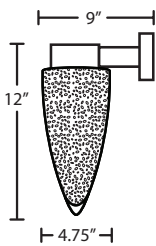

May be used in either upward or downward orientation in indoor applications, downward only for outdoor.

Wall mount only

LAMP: 60W T10 120V, lamp not included.

EDI: 40W Edison S-style lamp, lamp included.

EDIL: 4W Replaceable LED Filament T-shape lamp, 120V, dimmable, lamp included.

LED: 4W Replaceable 120V LED GU10, dimmable, 82+ CRI, 3000°K CCT, 240 lumens, 25,000 hours, lamp included.

LOCATION: WET

For latest product information, scan QR code

FIXTURE/DECOR

SULUAM-WALL Amber Bubble
SULUBL-WALL Blue Bubble
SULUCL-WALL Clear Bubble
SULUSM-WALL Smoke Bubble

LAMP OPTIONS

(blank) 60 W T10 Incan
EDI 40W Edison
EDIL 4W LED Filament
LED 4W LED

METAL FINISH

BK Black
SL Silver
WH White

Ex. SULUAM-WALL-BK
Sulu Sconce w/ Amber Bubble Glass, Black Finish