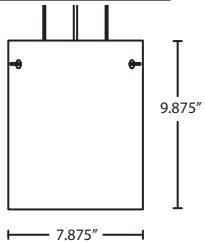

TAMBURO 8
CHERRY

TAMBURO 8
CHALK

TAMBURO 8
TITAN

Tamburo 8: #4006

Tamburo 16: #4008

Includes frosted glass glare shield (For Tamburo 16 only)

STD LAMP: 100W A19 120V, lamp not included.

LED: 11W Replaceable source, 120V, dimmable, 90+ CRI, 3000°K CCT, 1100 lumens, 30,000 hours.