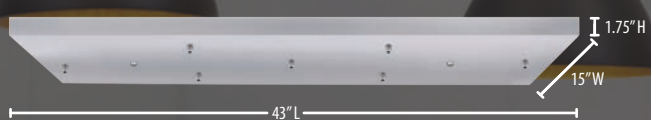

7-LIGHT BAR, FIXED CONNECT

For 12V Mini Pendants using 14" diameter shades MAX, with staggered heights.