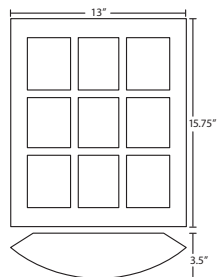

Moto 13:

Metalworks Luminaires are assembled with sheet metal fabricated in the USA

Handcrafted Satin White Glass or White Acrylic

STD. LAMP: 60W E12, 120V, lamp not included.

LED: 5W source, 120V, dimmable, 80+ CRI, 3000°K CCT, 450 lumens, 25,000 hours, lamp included.

75°C supply wire required

LOCATION: WET

For latest product information, scan QR code

FIXTURE	DIFFUSER	LAMP OPTIONS	METAL FINISH
MOTO8GR Grid	SW Satin White Glass	(blank) 1x 60W E12 Incan	BK Black
MOTO8SQ Square	WA White Acrylic	LED 1x 5W LED	BR Bronze
			SL Silver

FIXTURE	DIFFUSER	LAMP OPTIONS	METAL FINISH
MOTO11GR Grid	SW Satin White Glass	(blank) 1x 60W E12 Incan	BK Black
MOTO11SQ Square	WA White Acrylic	LED 1x 5W LED	BR Bronze
			SL Silver

FIXTURE	DIFFUSER	LAMP OPTIONS	METAL FINISH
MOTO13GR Grid	SW Satin White Glass	(blank) 2x 60W E12 Incan	BK Black
MOTO13SQ Square	WA White Acrylic	LED 2x 5W LED	BR Bronze
			SL Silver

Ex. MOTO8GR-SW-SL
1 Lt. Moto 8 Grid Sconce w/ Satin White Glass, Silver Finish