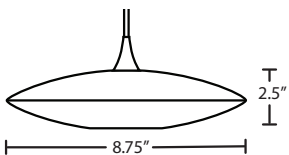

LAMP: 50W Low-pressure Halogen 12V Bi-Pin GY6.35, lamp included.

LED: 5W Replaceable 12V LED, dimmable, 90+ CRI, 3000°K CCT, 550 lumens, 25,000 hours. Lamp included

LOCATION: DRY

For latest product information, scan QR code

CONNECTION	GLASS OPTIONS	LAMP OPTIONS	METAL FINISH	OPTIONS
Quick-Connect	629406 Opal Glossy	(blank) 50W Hal	BR Bronze	L 15' cord
XP Jack Only	6294BL Blue/Frost	LED 5W LED	SN Satin Nickel	277 277V
RXP Rail-Ready	6294CL Clear/Frost			DIM010 0-10V
1XP Flat Canopy	6294GD Gold/Frost			Dimming
	6294RD Red/Frost			

Ex. 1XT-629406-SN
Spazio Pendant w/ Opal Glossy Glass, Satin Nickel Finish

Pendant Fixtures
1XC Dome Canopy
1XT Flat Canopy

Adjustable
1XA Flat Canopy

Multi light
X For Multi light Canopy

Multilight Canopies Available, see page. 77