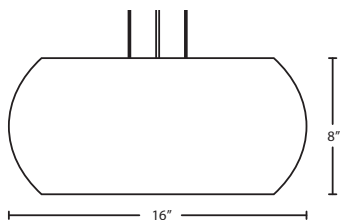

Includes frosted glass glare shield

STD LAMP: 3x 60W A19 120V, lamp not included.

LED: 3x 11W Replaceable source, 120V, dimmable, 90+ CRI, 3000°K CCT, 1100 lumens, 30,000 hours.

LOCATION: DAMP

For latest product information, scan QR code

CONNECTION	SHADE OPTIONS	LAMP OPTIONS	METAL FINISH	OPTIONS
3x Cable Fixture 1KV 1 Lt. Flat	POGOGF Black/Inner Gold Foil POGOGG Gold/Inner Gold Foil POGOSF White/Inner Silver Foil POGOSS Silver/Inner Silver Foil	(blank) 3x 60W A19 Incan LED 3x 11W LED 120V, dimmable	BR Bronze SN Satin Nickel	L 15' cord LW Low wattage labeling
Stern Fixture 1KT 1 Lt. Flat				

Ex. 1KV-POGOSF-SN
Pogo Pendant w/ White/Inner Silver Foil Glass, Satin Nickel Finish