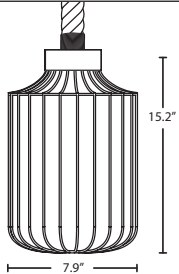

SULTANA

Our industrial styled Sultana pendants, employ a black aluminum bracket and artistic display of woven metal rods. The stylish hemp suspension plays to the creativity of the installation, allowing for knots, sways, loops, etc.

120V PENDANTS

*Shown with Edison Lamp (ED)

Sultana C:

STD. LAMP: 40W T10 120V, lamp not included.

EDI: 40W Edison S-style lamp, lamp included.

EDIL: 5W Replaceable LED Filament S-style lamp, dimmable, lamp included.

LOCATION: DAMP

Natural Hemp rope, length of 6' and 2" diameter

For latest product information, scan QR code

CONNECTION	SHADE OPTIONS	LAMP OPTIONS	METAL FINISH	OPTIONS
Pendant Fixtures	SULTANA-C Cylinder	(blank) 40W T10 Incan	BK Black	L 15' Rope
1JT Flat Canopy	SULTANA-F Flare	EDI 40W Edison		
3JW 3-Lt. 13" Round	SULTANA-G Globe	EDIL 5W LED Filament		

Ex. 1JT-SULTANA-C-BK
Sultana Cylinder Pendant,
Black Finish