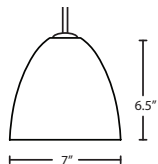

LAMP: 60W A19, 120V, lamp not included.
LED: 9W Replaceable source, 120V, dimmable, 90+ CRI, 3000°K CCT, 800 lumens, 30,000 hours.

LOW WATTAGE LABELING: Incandescent fixture supplied with 16 watt relamp label

LOCATION: DAMP

For latest product information, scan QR code