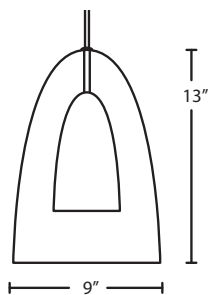

LED: 9W Replaceable source, dimmable, 90+ CRI, 3000°K CCT, 800 lumens, 30,000 hours.

LOW WATTAGE LABELING: Incandescent fixture supplied with 16 watt relamp label

LOCATION: DAMP

For latest product information, scan QR code

CONNECTION	GLASS OPTIONS	LAMP OPTIONS	METAL FINISH	OPTIONS
Cord Fixtures	DANOCLNA Clear/Natural	LED 9W LED	BR Bronze	L 15' cord
1JC 1 Lt. Dome	DANOCLMD Clear/Medium		SN Satin Nickel	LW Low wattage labeling
1JT 1 Lt. Flat	DANOSMNA Smoke/Natural			
	DANOSMMD Smoke/Medium			

Multi light (pg. 11)
J For Multi light Canopy

Multi-light Canopies Available, see page. 11

Ex. 1JT-DANOCLMD-SN
Dano Pendant, Clear/Medium Shade, Satin Nickel Finish