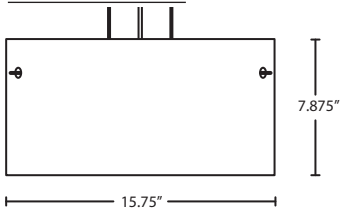

TAMBURO 8
CHERRY

TAMBURO 8
CHALK

TAMBURO 8
TITAN

Tamburo 8: #4006

Tamburo 16: #4008

Includes frosted glass glare shield (For Tamburo 16 only)

STD LAMP: 100W A19 120V, lamp not included.

LED: 11W Replaceable source, 120V, dimmable, 90+ CRI, 3000°K CCT, 1100 lumens, 30,000 hours.