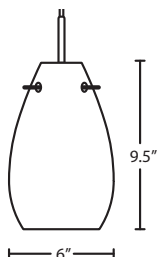

LAMP: 100W A19, 120V, lamp not included.

LED: 9W Replaceable source, 120V, dimmable, 90+ CRI, 3000°K CCT, 800 lumens, 30,000 hours.