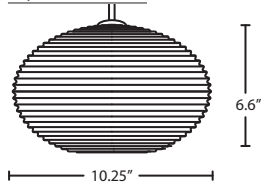

Pape 10: #4912

Pape 12: #4913