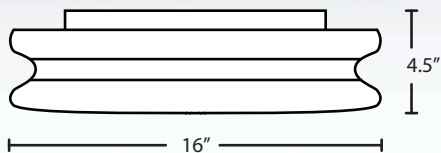

Aura 16:

LED: 17W or 28W integrated source, 120V, CL dimmable, 90+ CRI, 3000°K CCT, 50,000 hours.

LOCATION: DAMP

For latest product information, scan QR code

FIXTURE OPTIONS	LAMP OPTIONS
AURA1207C 12.5" Opal Matte	LED 17W LED, 1200 lumens

FIXTURE OPTIONS	LAMP OPTIONS
AURA1607C 16" Opal Matte	LED 28W LED, 2160 lumens

Ex. AURA1207C-LED
Aura 12 Ceiling, Opal Matte Shade