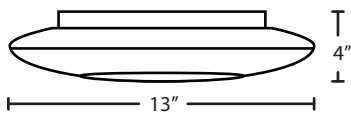

Viva 13:

Viva 16: