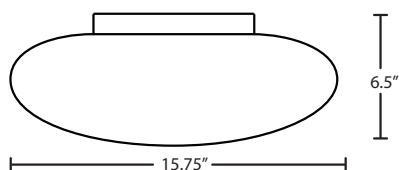

STD. LAMP: 100W A19 120V, lamp not included.

EDI: 40W Edison lamp, lamp included.

EDIL: 8W Replaceable A19 LED Filament lamp, 120V, CL dimmable, 90+ CRI, 800 lumens, 25,000 hours, lamp included.

LOCATION: DAMP

For latest product information, scan QR code

FIXTURE/DECOR

9289CLC Uno 15.75" Clear
9289SMC Uno 15.75" Smoke

LAMP OPTIONS

(blank) 2x 100W Incan
EDI 2x 40W Edison
EDIL 2x 5W LED Filament

Ex. 9289SMC
Uno 16 Ceiling, Smoke Shade