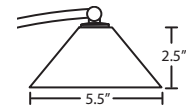

1WW-117652-SN
MARBLE