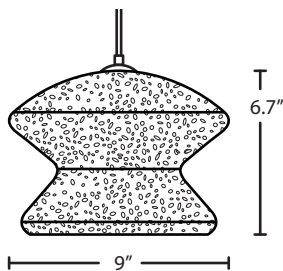

STD LAMP: 60W A19 120V, lamp not included.

EDI: 40W Edison lamp, lamp included.

EDIL: 8W Replaceable A19 LED Filament lamp, CL dimmable, 90+ CRI, 3000°K CCT, 800 lumens, 25,000 hours, lamp included.

LOW WATTAGE LABELING: Incandescent fixture supplied with 16 watt relamp label

LOCATION: DAMP

For latest product information, scan QR code

CONNECTION

- 1JC 1 Lt. Dome
- 1JT 1 Lt. Flat

Cable Fixture

- 1KX 1 Lt. Dome

Stem Fixture

- 1TT 1 Lt. Flat

Multi light (pg. 11)

J For Multi light Canopy

Multi-light Canopies Available, see page. 11

SHADE OPTIONS

- ZENBL Blue Bubble
- ZENCL Clear Bubble
- ZENGD Gold Bubble
- ZENLT Latte Bubble
- ZENMS Moss Bubble

LAMP OPTIONS

- (blank) 60W A19 Incan
- EDI 40W Edison
- EDIL 8W LED Filament

METAL FINISH

- BR Bronze
- SN Satin Nickel

OPTIONS

- L 15' cord
- LW Low wattage labeling

Ex. 1JT-ZENCL-SN
Zen Pendant, Clear Bubble Shade, Satin Nickel Finish