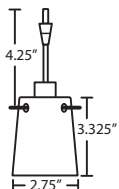

LAMP: 50W Shielded Flood 12V MR16, lamp included.

LED: 7W Replaceable 12V LED MR16 with backlight, dimmable, 90+ CRI, 3000°K CCT, 500 lumens, 25,000 hours, lamp included.

LOCATION: DRY