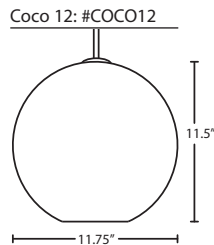

STD LAMP: 60W A19 120V, lamp not included.

LED: 9W Replaceable source, 120V, dimmable, 90+ CRI, 3000°K CCT, 800 lumens, 30,000 hours.

LOW WATTAGE LABELING: Incandescent fixture supplied with 16 watt relamp label

LOCATION: DAMP

For latest product information, scan QR code

CONNECTION	SHADE OPTIONS	LAMP OPTIONS	METAL FINISH	OPTIONS
Cord Fixture	COC0807 8" Opal Matte	(blank) 60W A19 Incan	BR Bronze	L 15' cord
1JC 1 Lt. Dome	COC0819 8" Carrera	LED 9W LED 120V, dimmable	SN Satin Nickel	LW Low wattage labeling
1JT 1 Lt. Flat	COC0860 8" Cocoon			
Stem Fixture	COC01007 10" Opal Matte			
1TT 1 Lt. Flat	COC01019 10" Carrera			
	COC01060 10" Cocoon			
	COC01207 12" Opal Matte			
	COC01219 12" Carrera			
Multi light (pg. 11)	COC01260 12" Cocoon			
J For Multi light Canopy	COC01407 14" Opal Matte			
	COC01419 14" Carrera			
	COC01460 14" Cocoon			

Ex. 1JC-COCO819-SN
Coco 8 Pendant w/ Carrera Shade, Satin Nickel Finish