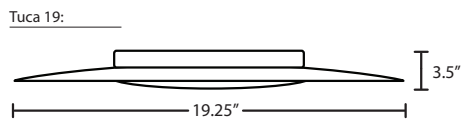

LED: 16W or 24W Integrated source, 120V, CL dimmable. 90+ CRI, 3000°K CCT, 50,000 hours.

LOCATION: DAMP

For latest product information, scan QR code

FIXTURES	LAMP OPTIONS
TUCA15GFC 15.75" Opal/Gold Foil	LED 16W LED, 1500 lumens
TUCA15SFC 15.75" Opal/Silver Foil	

FIXTURES	LAMP OPTIONS
TUCA19GFC 19.25" Opal/Gold Foil	LED 24W LED, 2500 lumens
TUCA19SFC 19.25" Opal/Silver Foil