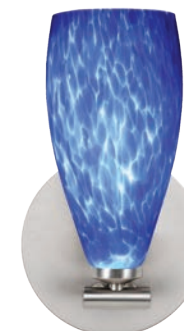

719819
CARRERA

7198HN
HONEY

719818
AMBER CLOUD

719841
GARNET

719886
BLUE CLOUD

7198CE
CEYLON

Wall-mount sconce only

STD LAMP: 40W G9 Halogen 120V, lamp included.