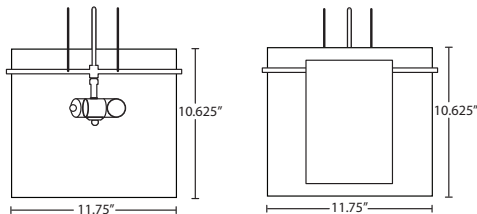

Pahu 12:

(No Inner Glass)