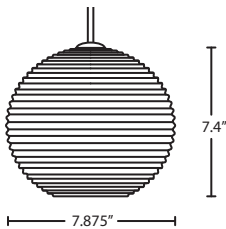

KRISTALL 8

The Kristall is a transcolor ribbed globe shape, with distinctive ridges that allows it to merge easily into modern environments.

120V PENDANTS

461682
AMBER

461600
CLEAR

461602
SMOKE

4616GL
GLITTER