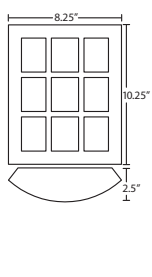

Our Moto collection is built for outdoor use, but the design allows it to be equally attractive indoors.

ADA
COMPLIANT

Moto 8:

Moto 11:

Moto 13:

Metalworks Luminaires are assembled with sheet metal fabricated in the USA

Handcrafted Satin White Glass or White Acrylic

STD. LAMP: 60W E12, 120V, lamp not included.

LED: 5W source, 120V, dimmable, 80+ CRI, 3000°K CCT, 450 lumens, 25,000 hours, lamp included.

75°C supply wire required

LOCATION: WET

For latest product information, scan QR code

FIXTURE	DIFFUSER	LAMP OPTIONS	METAL FINISH
MOTO8GR Grid	SW Satin White Glass	(blank) 1x 60W E12 Incan	BK Black
MOTO8SQ Square	WA White Acrylic	LED 1x 5W LED	BR Bronze
			SL Silver

FIXTURE	DIFFUSER	LAMP OPTIONS	METAL FINISH
MOTO11GR Grid	SW Satin White Glass	(blank) 1x 60W E12 Incan	BK Black
MOTO11SQ Square	WA White Acrylic	LED 1x 5W LED	BR Bronze
			SL Silver

FIXTURE	DIFFUSER	LAMP OPTIONS	METAL FINISH
MOTO13GR Grid	SW Satin White Glass	(blank) 2x 60W E12 Incan	BK Black
MOTO13SQ Square	WA White Acrylic	LED 2x 5W LED	BR Bronze
			SL Silver

Ex. MOTO8GR-SW-SL
1 Lt. Moto 8 Grid Sconce w/ Satin White Glass, Silver Finish