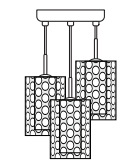

Multilight Canopies Available, see page. 11

Ex. 1JT-ESASM-SN
Esa Pendant, Smoke Shade, Satin Nickel Finish