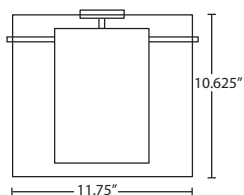

(With Inner Glass)