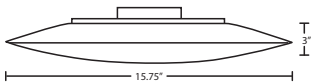

RENFRO 16 / 20

FLUSH MOUNT CEILING

The ultra low-profile Renfro is a multi-layered glass, with two radiused glossy white sections fused together.

Renfro 16:

Renfro 20:

HALOGEN: 40W G9 Halogen 120V, lamps included.

LED: 16W or 24W integrated source, 120V, CL dimmable, 85+ CRI, 3000°K CCT, 30,000 hours.

90°C supply wire required

LOCATION: DAMP

For latest product information, scan QR code

FIXTURE/DECOR

- **RENFR016** 15.75" Dia. Opal Glossy
- **RENFR016WS** 15.75" Dia. White Sparkle

LAMP OPTIONS

- **HAL** 2x 40W G9 Hal
- **LED** 16W LED, 1500 lumens

FIXTURE/DECOR

- **RENFR020** 19.75" Dia. Opal Glossy
- **RENFR020WS** 19.75" Dia. White Sparkle

LAMP OPTIONS

- **HAL** 3x 40W G9 Hal
- **LED** 24W LED, 2500 lumens

Ex. RENFR020-HAL
Renfro 20 Ceiling w/ Opal Glossy Glass