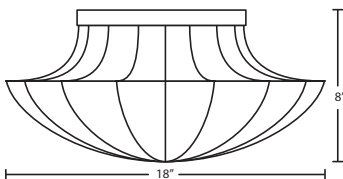

SEMI-FLUSH MOUNT CEILING

SPEZZA 13
BRONZE
*Shown with
Edison Lamp (EDI)

SPEZZA 18
SATIN NICKEL

Spezza 13:

Spezza 18:

STD LAMPS: A19 Clear 120V, lamp not included, suitable for dimming.

EDI: 40W Edison A19 lamp, 120V, lamp included.