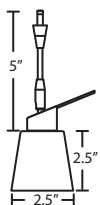

LAMP: 35W Shielded Flood 12V MR11, lamp included.

LED: 3W Replaceable source, dimmable, 90+ CRI, 3000°K CCT, 300 lumens, 30,000 hours, lamp included.

LOCATION: DRY