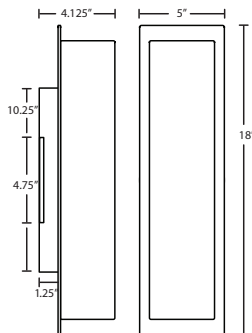

For latest product information, scan QR code

Barclay 18: #BARC18

Barclay 22: #BARC22

FIXTURE	DECOR	LAMP OPTIONS	METAL FINISH
2NW 18"H	BARC18 Opal Matte	(blank) 2x 40W B10 Incan LED 1x 5W LED 120V	BR Bronze BK Black SL Silver