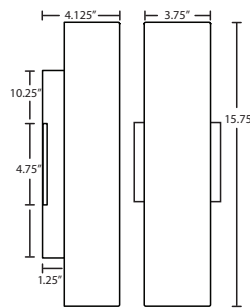

Baaz 16: #7702