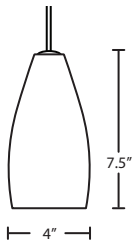

LAMP: 50W Low-pressure Halogen 12V Bi-Pin GY6.35, lamp included.

LED: 5W Replaceable 12V LED, dimmable, 90+ CRI, 3000°K CCT, 550 lumens, 25,000 hours. Lamp included.

LOCATION: DRY

For latest product information, scan QR code