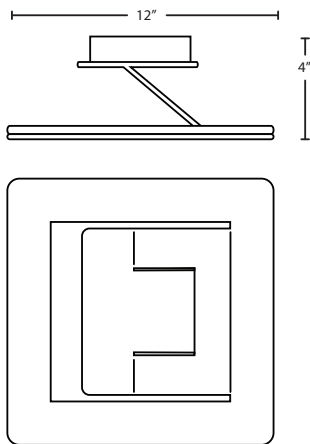

LED: 15W Integrated LED, ELV dimmable. 90+ CRI, 3000°K CCT, 1450 lumens, 30,000 hours.

LOCATION: DAMP

For latest product information, scan QR code

FIXTURE	LAMP OPTIONS	METAL FINISH
MATRIX Matrix	LED 15W LED	BK Black WH White

Ex. MATRIX-LED-WH
Matrix Semi-flush Mount Ceiling,
White Finish