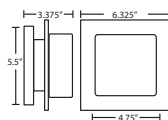

ALEX

Alex has a simple, contemporary design that features handcrafted Opal glass, available with flat glass trim. This modern wall light offers flexible design potential for a variety of bath/vanity decorating schemes. Mount horizontally or vertically.

ADA
COMPLIANT

STD. LAMP: 50W G9 Halogen 120V, lamp included.

LED: 5W Replaceable source, 120V, dimmable, 90+ CRI, 3000°K CCT, 450 lumens, 25,000 hours.

LOCATION: DAMP

Scence:

Vanity:

For latest product information, scan QR code

2WS: 14.625" L x 6.3125" H x 3.75" D