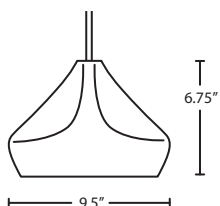

STD. LAMP: 60W A19 120V, lamp not included.

LED: 9W Replaceable source, CL dimmable, 90+ CRI, 3000°K CCT, 800 lumens, 30,000 hours.

LOW WATTAGE LABELING: Incandescent fixture supplied with 16 watt relamp label

LOCATION: DAMP

For latest product information, scan QR code

CONNECTION	SHADE OPTIONS	LAMP OPTIONS	METAL FINISH	OPTIONS
Pendant Fixtures	LOTUS Lotus	(blank) 60W Incan	BR Bronze	L 15' cord
1JC Dome Canopy		LED 9W LED 120V	SN Satin Nickel	LW Low wattage labeling
1JT Flat Canopy		dimmable		

Stem Fixtures
1TT Flat Canopy

Multi light (pg. 11)
J For Multi light Canopy

Multi-light Canopies Available, see page. 11

Ex. 1JT-LOTUS-LED-SN
Lotus LED Pendant, Satin Nickel Finish

GORDY

Our industrial styled Gordy pendant, composed of a dome-shaped metal reflector with an abstractly designed cutout patterning for uplight, offers a look that will easily merge into the recent urban decorating trend.