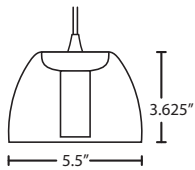

LAMP: 35W Low-pressure Halogen 12V Bi-Pin GY6.35, lamp included.

LED: 3W Replaceable 12V LED, dimmable, 90+ CRI, 3000°K CCT, 300 lumens, 25,000 hours. Lamp included.

LOCATION: DRY

For latest product information, scan QR code

CONNECTION	GLASS OPTIONS	LAMP OPTIONS	METAL FINISH	OPTIONS
Quick-Connect	SPURBL Blue	(blank) 35W Hal	BR Bronze	L 15' cord
XP Jack Only	SPURCL Clear	LED 3W LED	SN Satin Nickel	277 277V
RXP Rail-Ready	SPURPL Plum			DIM010 0-10V
1XP Flat Canopy	SPURRD Red			Dimming
	SPURSM Smoke			

Ex. 1XT-SPURRD-SN
Spur Pendant, Red Glass, Satin Nickel Finish

Pendant Fixtures
1XC Dome Canopy
1XT Flat Canopy

SPAZIO

The Spazio pendant features two softly radiused prismatic glasses, fused together to create a refined contemporary look.