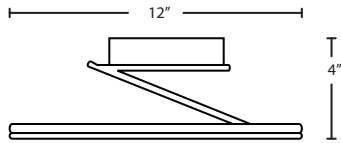

LED: 15W Integrated LED, ELV dimmable. 90+ CRI, 3000°K CCT, 1450 lumens, 30,000 hours.

LOCATION: DAMP

For latest product information, scan QR code

FIXTURE	LAMP OPTIONS	METAL FINISH
CUE Cue	LED 15W LED	BK Black WH White

Ex. CUE-LED-WH
Cue Semi-flush Mount Ceiling, White Finish