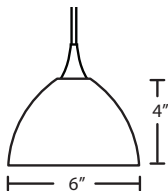

LAMP: 50W Low-pressure Halogen 12V Bi-Pin GY6.35, lamp included.

LED: 5W Replaceable 12V LED, dimmable, 90+ CRI, 3000°K CCT, 550 lumens, 25,000 hours. Lamp included.

LOCATION: DRY

For latest product information, scan QR code