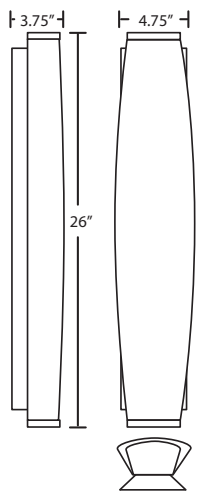

Wall-mount only
STD. LAMP: 3x 40W G9 Halogen 120V, lamp included.
LED: 5W source, 120V, CL dimmable, 90+ CRI, 3000°K CCT, 550 lumens, 30,000 hours, lamp included.
Orient vertically or horizontally, wall-mount only
75°C supply wire required
LOCATION: DAMP

For latest product information, scan QR code

FIXTURE	DECOR	LAMP OPTIONS	METAL FINISH
MIRANDA26 Sconce	SW Satin White	(blank) 3x 40W G9 Halogen LED 3x 5W LED 120V	CR Chrome SN Satin Nickel

Ex. MIRANDA26-SW-CR
Miranda 26 Wall Sconce w/ Satin White Glass, Chrome Finish