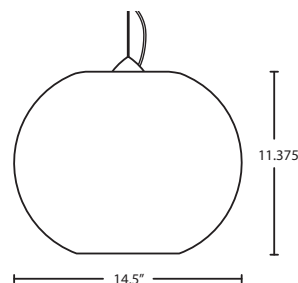

JORDO

The Jordo pendant features a large-scale flattened globe-shaped glass, creating a refined contemporary look that is truly timeless.

477507
OPAL-MATTE

STD LAMP: 150W
A21 120V, lamp not included.

LED: 11W Replaceable source, 120V, dimmable, 90+ CRI, 3000°K CCT, 1100 lumens, 30,000 hours.