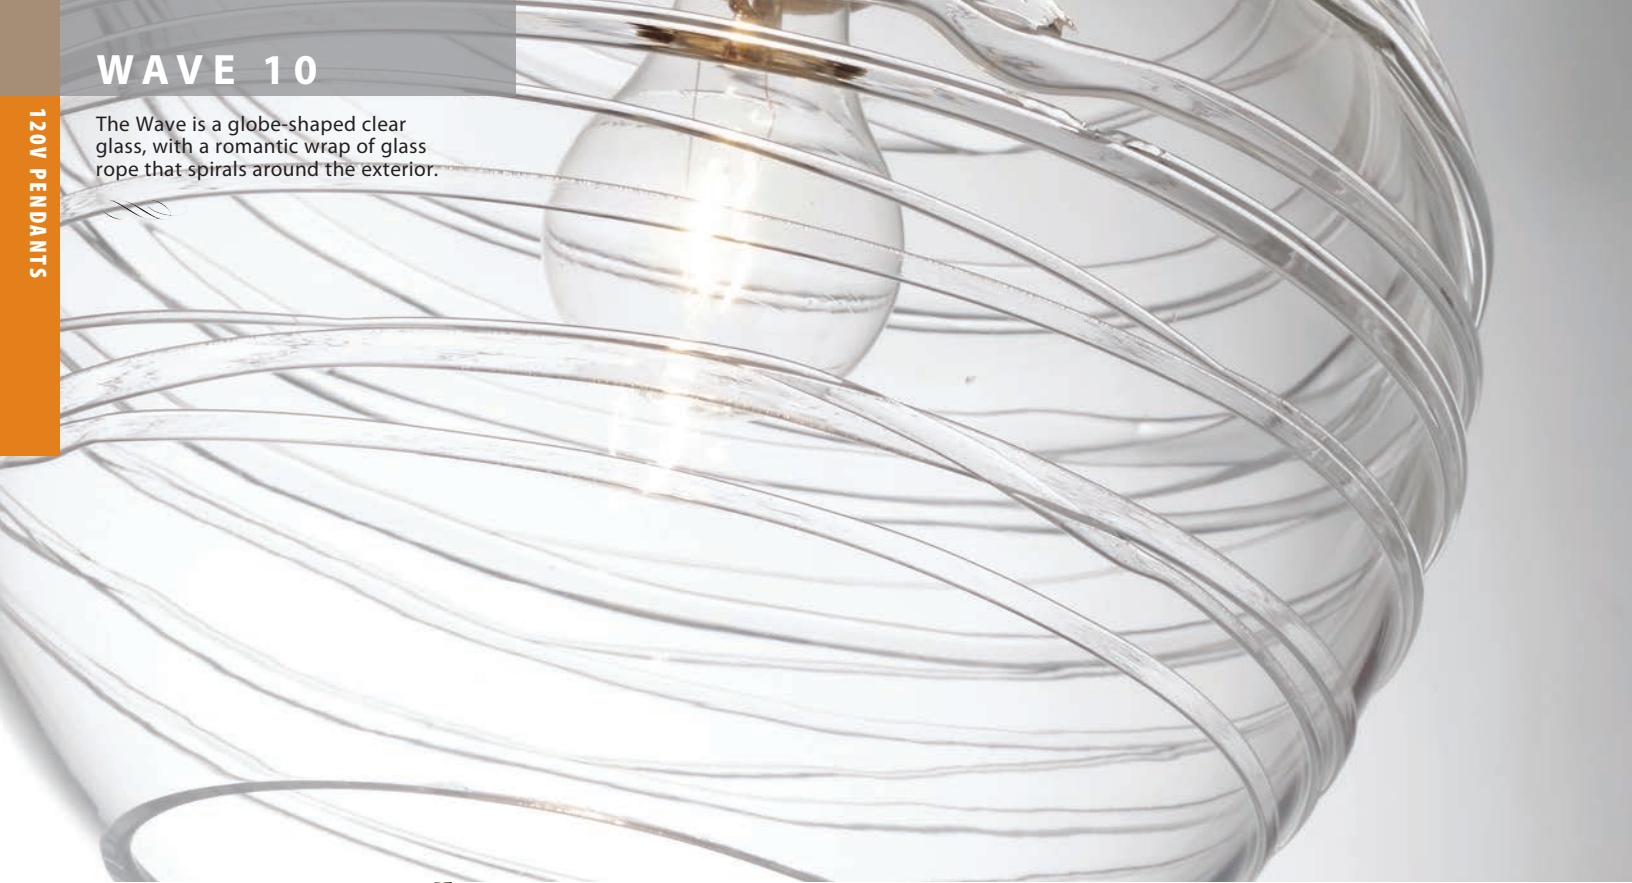

WAVE 10

The Wave is a globe-shaped clear glass, with a romantic wrap of glass rope that spirals around the exterior.

120V PENDANTS

462702
SMOKE

**Shown with Edison Lamp (ED)*

462761
CLEAR

462782
AMBER

**Shown with LED Filament (EDIL)*