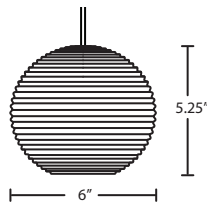

KRISTALL 6

The Kristall is a transcolor globe shape, with distinctive ridges, that fits gracefully into contemporary spaces.

12V MINI PENDANTS

461502
SMOKE

461500
CLEAR

461582
AMBER

4615GL
GLITTER

LAMP: 35W Low-pressure Halogen 12V Bi-Pin GY6.35, lamp included.