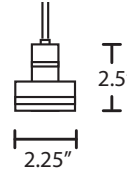

LED: 7W replaceable 12V LED, dimmable, 90+ CRI, 3000°K CCT, 500 lumens, 25,000 hours. Lamp included.

LOCATION: DRY