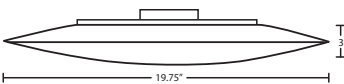

Renfro 20:

HALOGEN: 40W G9 Halogen 120V, lamps included.

LED: 16W or 24W integrated source, 120V, CL dimmable, 85+ CRI, 3000°K CCT, 30,000 hours.

90°C supply wire required

LOCATION: DAMP

For latest product information, scan QR code

FIXTURE/DECOR

- **RENFR016** 15.75" Dia. Opal Glossy
- **RENFR016WS** 15.75" Dia. White Sparkle

LAMP OPTIONS

- **HAL** 2x 40W G9 Hal
- **LED** 16W LED, 1500 lumens

FIXTURE/DECOR

- **RENFR020** 19.75" Dia. Opal Glossy
- **RENFR020WS** 19.75" Dia. White Sparkle

LAMP OPTIONS

- **HAL** 3x 40W G9 Hal
- **LED** 24W LED, 2500 lumens

Ex. RENFR020-HAL
Renfro 20 Ceiling w/ Opal Glossy Glass