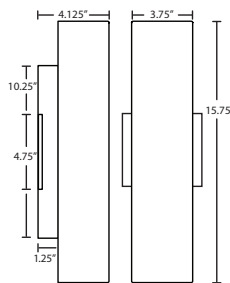

Baaz 16: #7702