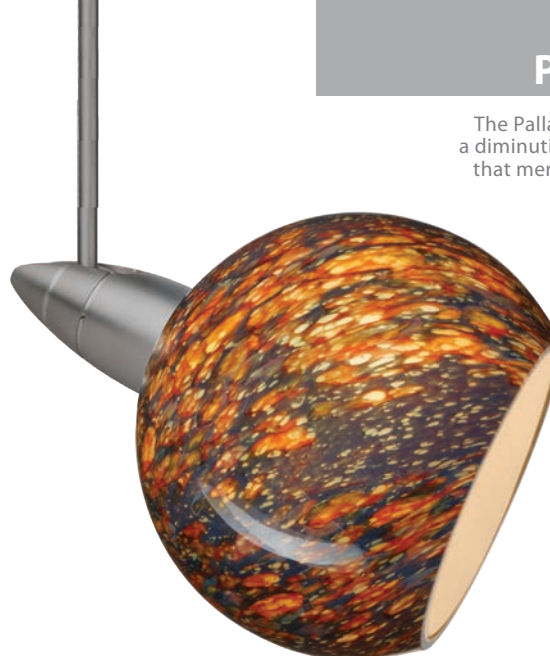

1559CE
CEYLON

LAMP: 35W Shielded Flood 12V MR11, lamp included.

LED: 3W Replaceable source, dimmable, 90+ CRI, 3000°K CCT, 300 lumens, 30,000 hours, lamp included.

LOCATION: DRY

For latest product information, scan QR code

QUICK-CONNECT -	SHADE OPTIONS -	LAMP OPTIONS -	STEM OPTIONS -	METAL FINISH
SP Jack Only	155907 Opal Matte	(blank) 35W Hal MR11	(blank) Standard	BR Bronze
RSP Rail-Ready	155918 Amber Cloud	LED 3W LED	06 6"	SN Satin Nickel
1SP 1 Lt Flat	155919 Carrera		12 12"	
	155941 Garnet		18 18"	
	1559CE Ceylon			

* Quick-Connect Canopy information and options: pg. 123

Ex. 1SP-1559CE-SN

Palla 3 Spotlight w/ Ceylon Shade, Satin Nickel Finish

CANTO 3

Canto 3 features a tapered drum shape that shows its versatility in all designs.