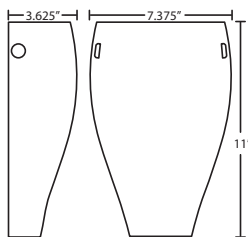

704318
AMBER CLOUD

704307
OPAL MATTE

704319
CARRERA

7043HN
HONEY

704341
GARNET

7043CE
CEYLON

Open-top handcrafted glass, no visible hardware

STD. LAMP: 75W A19 120V, lamp not included, suitable for dimming.