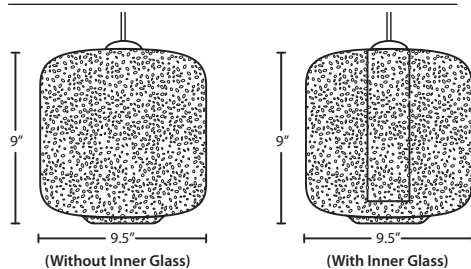

NILES 10

The Niles Pendant is a broad transcolor glass cylinder, with an tranquil bubble pattern blown randomly throughout the glass.

120V PENDANTS

NILES10BO
BLUE BUBBLE/OPAL

NILES10CL
CLEAR BUBBLE

NILES10AM
AMBER BUBBLE

NILES10SM
SMOKE BUBBLE

Niles 10:

STD. LAMP: 60W T10 120V, lamp not included.

LED: 5W Replaceable source, 120V, CL dimmable, 90+ CRI, 550 lumens, 30,000 hours, lamp included.

EDI: 40W Edison S-style lamp, lamp included.