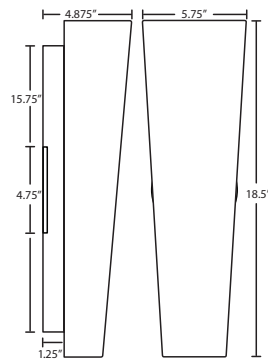

Tino 18: #7805

75°C supply wire required

LOCATION: DAMP

For latest product information, scan QR code

FIXTURE/DECOR	LAMP OPTIONS	METAL FINISH	OPTIONS
780407 Opal Matte	(blank) 2x 40W B10 Incan	BR Bronze	LW Low Wattage
780452 Marble	LED 1x 5W LED 120V	PN Polished Nickel	labeling
		SN Satin Nickel	

FIXTURE/DECOR	LAMP OPTIONS	METAL FINISH	OPTIONS
780507 Opal Matte	(blank) 3x 40W B10 Incan	BR Bronze	LW Low Wattage
780552 Marble	LED 2x 5W LED 120V	PN Polished Nickel	labeling
		SN Satin Nickel	

Ex. 780452-SN
Tino 13 Wall Sconce w/ Marble Glass, Satin Nickel Finish