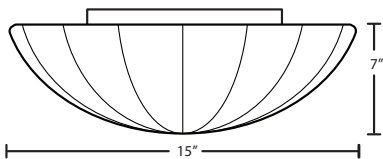

PINTA 15
CLEAR

PINTA 12
CLEAR

Pinta 12: #9062

Pinta 15: #9063

Handcrafted glass attaches with twist & lock bayonet action.

STD LAMPS: A19 Clear 120V, *lamp not included, suitable for dimming*

EDI: 40W Edison A-style lamp, 120V, *lamp included.*