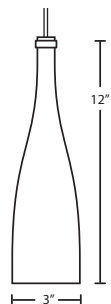

Botella 12: #1685

LAMP: 35W Low-pressure Halogen 12V Bi-Pin GY6.35, lamp included.

LED: 5W Replaceable 12V LED, dimmable, 90+ CRI, 3000°K CCT, 550 lumens, 25,000 hours. Lamp included.

LOCATION: DRY

For latest product information, scan QR code

CONNECTION	GLASS OPTIONS	LAMP OPTIONS	METAL FINISH	OPTIONS
Quick-Connect	1684AF 10" Amber-Frost	(blank) 35W Hal	BR Bronze	L 15' cord
XP Jack Only	1684BF 10" Blue-Frost	LED 5W LED	SN Satin Nickel	277 277V
RXP Rail-Ready	1684GF 10" Green-Frost			DIM010 0-10V Dimming
1XP Flat Canopy	1685AF 12" Amber-Frost			
	1685BF 12" Blue-Frost			
	1685GF 12" Green-Frost			

Pendant Fixtures
1XC Dome Canopy
1XT Flat Canopy

Multi light
X For Multi light Canopy

Multilight Canopies Available, see page.77

Ex. 1XT-1684AF-SN
Botella 10 Mini Pendant w/ 10" Amber-Frost Glass, Satin Nickel Finish