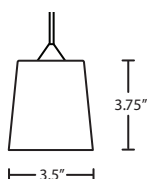

LAMP: 35W Low-pressure Halogen 12V Bi-Pin GY6.35, lamp included.

LED: 5W Replaceable 12V LED, dimmable, 90+ CRI, 3000°K CCT, 550 lumens, 25,000 hours. Lamp included.

LOCATION: DRY

For latest product information, scan QR code

CONNECTION	GLASS OPTIONS	LAMP OPTIONS	METAL FINISH	OPTIONS
Quick-Connect	512500 Clear Stone	(blank) 35W Hal	BR Bronze	L 15' cord
XP Jack Only	5125CF Stone Copper Foil	LED 5W LED	SN Satin Nickel	277 277V
RXP Rail-Ready	5125GF Stone Gold Foil			DIM010 0-10V
1XP Flat Canopy	5125GL Glitter Stone			Dimming
	5125OS Opal Stone			
Pendant Fixtures	5125SF Stone Silver Foil			
1XC Dome Canopy				
1XT Flat Canopy				

Ex. 1XT-512500-SN

Nico 4 Mini Pendant w/ Clear Stone Glass, Satin Nickel Finish

1. Adjustable
2. **1XA** Flat Canopy
3. Multi light
4. **X** For Multi light Canopy

Multilight Canopies Available, see page 77