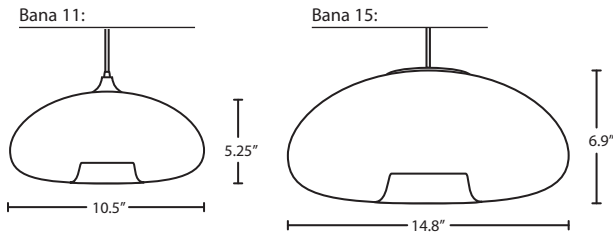

Our Bana is a modern compact torus shape, with a graceful inverted open bottom.

BANASM
SMOKE

BANACL
CLEAR

BANAFR
FROST

BANA15AM
AMBER

LAMP: 60W T10 120V, lamp not included.

EDI: 40W Edison lamp, lamp included.