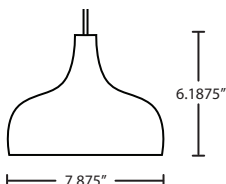

LED: 9W Replaceable source, dimmable. 90+ CRI, 3000°K CCT, 525 lumens, 30,000 hours.

LOCATION: DRY

For latest product information, scan QR code