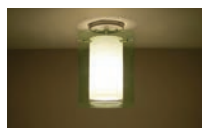

PAHU 8 / 12 / 16
Semi-flush mount
5 decors
Pg. 162-163