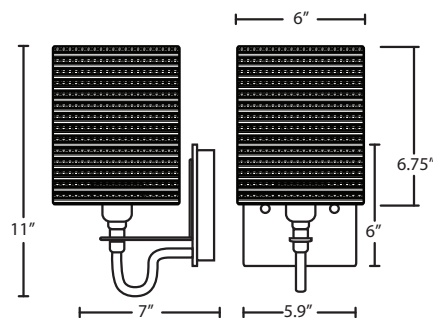

LED: 8W Replaceable A19 LED source, 120V, CL dimmable, 90+ CRI, 800 lumens, 25,000 hours. Lamp included.

LOCATION: DRY

For latest product information, scan QR code

FIXTURE	SHADE OPTIONS	LAMP OPTIONS	METAL FINISH
1WG Sconce	KIRK6 Kirk 6	LED 5W LED	BK Black

Ex. 1WG-KIRK6-LED-BK
Kirk 6 Sconce, Black Finish