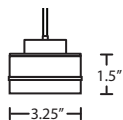

12V MINI PENDANTS

PIVOTCL
OPAL GLOSSY/CLEAR

PIVOTAM
OPAL GLOSSY/AMBER

PIVOTSM
OPAL GLOSSY/SMOKE

LED: 3W replaceable 12V LED, dimmable, 90+ CRI, 3000°K CCT, 300 lumens, 25,000 hours. Lamp included.

LOCATION: DRY