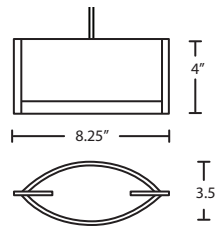

LAMP: 50W Low-pressure Halogen 12V Bi-Pin GY6.35, lamp included.

LED: 5W Replaceable 12V LED, dimmable, 90+ CRI, 3000°K CCT, 550 lumens, 25,000 hours. Lamp included.

LOCATION: DRY

For latest product information, scan QR code

CONNECTION	GLASS OPTIONS	LAMP OPTIONS	METAL FINISH	OPTIONS
Quick-Connect	673006 Opal Glossy	(blank) 50W Hal	BR Bronze	L 15' cord
XP Jack Only		LED 5W LED	SN Satin Nickel	277 277V
RXP Rail-Ready				DIM010 0-10V Dimming
1XP Flat Canopy				

Pendant Fixtures
1XC Dome Canopy
1XT Flat Canopy

Adjustable
1XA Flat Canopy

Multi light
X For Multi light Canopy

Multilight Canopies Available, see page. 77

Ex. 1XT-673006-SN

Jodi Mini Pendant w/ Opal Glossy Glass, Satin Nickel Finish