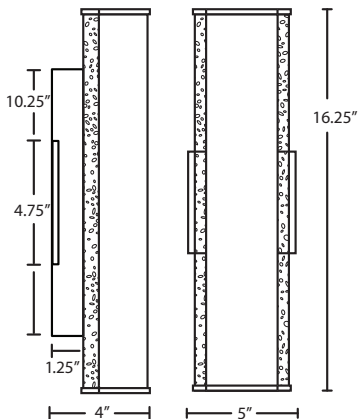

STD LAMP: 60W A15 120V, lamp not included.

LED: 5W source, 120V, CL dimmable, 90+ CRI, 3000°K CCT, 550 lumens, 30,000 hours, lamp included.

LOCATION: WET

For latest product information, scan QR code

FIXTURE	GLASS OPTIONS	LAMP OPTIONS	METAL FINISH
2NW 1 Lt. Sconce	ESPADA16 Clear Bubble	(blank) 2x 60W A15 Incan LED 2x 5W LED	BK Black BR Bronze SL Silver

Ex. 2NW-ESPADA16-SL
Espada 16 Sconce, Opal Matte Shade, Silver Finish