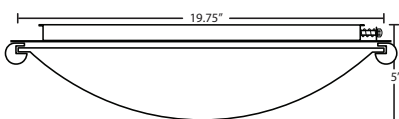

HALOGEN: 150W 3.125" Double-ended 120V thermally protected, lamp included, suitable for dimming

GLASS OPTIONS	LAMP OPTIONS	METAL FINISH	OPTIONS
968107 15.75" White	(blank) 2x 100W A19 Incan	BR Bronze	LW Low
968152 15.75" Marble	LED 2x 11W LED 120V, dimmable	PN Polished Nickel	Wattage labeling
96815T 15.75" Stucco		SN Satin Nickel	
		WH White	

Trio 20: #9680