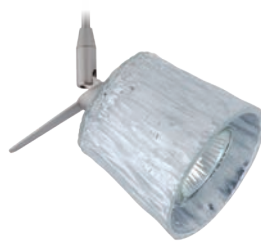

5145SF
STONE SILVER FOIL