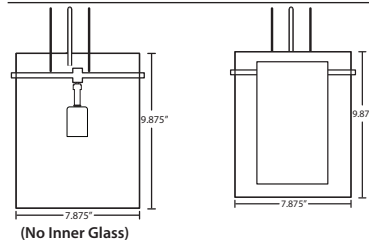

Pahu 8:

CONNECTION	SHADE OPTIONS	LAMP OPTIONS	METAL FINISH	OPTIONS
3x Cable Fixture 1KG 1 Lt. Flat	A00607 Trans. Amethyst/Opal C00607 Clear/Opal G00607 Trans. Armagnac/Opal L00607 Trans. Olive/Opal S00607 Trans. Smoke/Opal	(blank) 100W A19 Incan EDI 40W Edison (For NI option) EDIL 8W LED Filament (For NI option) LED 11W LED 120V, dimmable	BR Bronze SN Satin Nickel	L 15' cord NI No Inner glass LW Low wattage labeling