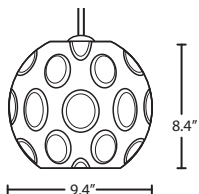

STD LAMP: 60W
A19 120V, lamp not
included.

EDI: 40W Edison
lamp, lamp included.

EDIL: 8W
Replaceable LED
Filament A19 lamp,
CL dimmable, 90+
CRI, 800 lumens,
25,000 hours, lamp
included.

LOW WATTAGE LABELING:

Incandescent fixture
supplied with 16
watt relamp label

LOCATION: DAMP

For latest product
information, scan
QR code

CONNECTION	SHADE OPTIONS	LAMP OPTIONS	METAL FINISH	OPTIONS
Pendant Fixtures	BOMYAM Amber	(blank) 60W A19 Incan	BR Bronze	L 15' cord
1JC Dome Canopy	BOMYCL Clear	EDI 40W Edison	SN Satin Nickel	LW Low wattage labeling
1JT Flat Canopy	BOMYSM Smoke	EDIL 8W LED Filament		

Stem Fixtures

1TT Flat Canopy

Multi light (pg. 11)

J For Multi light
Canopy