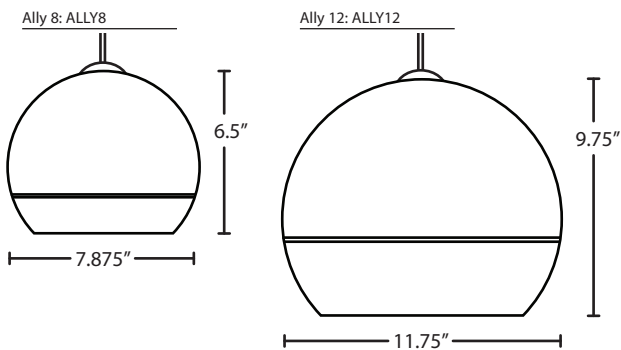

CONNECTION	GLASS OPTIONS	LAMP OPTIONS	METAL FINISH	OPTIONS
1JC 1 Lt. Dome	ALLY8AM 7.875" Amber/Clear	(blank) 60W A19 Incan	BR Bronze	L 15' cord
1JT 1 Lt. Flat	ALLY8BL 7.875" Coral Blue/Clear	EDI 40W Edison	SN Satin Nickel	LW Low wattage labeling
Cable Fixture	ALLY8SM 7.875" Smoke/Clear	EDIL 8W LED Filament		
1KX 1 Lt. Dome	ALLY12AM 11.75" Amber/Clear			
Stem Fixture	ALLY12BL 11.75" Coral Blue/Clear			
1TT 1 Lt. Flat	ALLY12SM 11.75" Smoke/Clear			

Multi light (pg. 11)
J For Multi light Canopy

STD LAMP: 60W A19 120V, lamp not included.

EDI: 40W Edison lamp, lamp included.

EDIL: 8W Replaceable A19 LED Filament lamp, CL dimmable, 90+ CRI, 3000°K CCT, 800 lumens, 25,000 hours, lamp included.

LOW WATTAGE LABELING: Incandescent fixture supplied with 16 watt relamp label

LOCATION: DAMP

For latest product information, scan QR code

Ex. 1JT-ALLY8AM-SN
Ally 8 Pendant, Amber Shade, Satin Nickel Finish