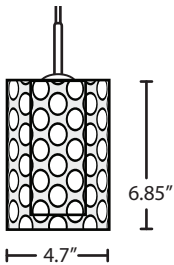

The Esa Pendant employs an outer trans glass cylinder, with an appealing dimple pattern blown throughout the glass and an inner opal cylinder for concealing the light source.

STD LAMP: 60W T10 120V, lamp not included.

LED: 5W Replaceable source, CL dimmable. 90+ CRI, 3000°K CCT, 500 lumens, 25,000 hours.

LOW WATTAGE LABELING: Incandescent fixture supplied with 16 watt relamp label

LOCATION: DAMP

For latest product information, scan QR code

CONNECTION	GLASS OPTIONS	LAMP OPTIONS	METAL FINISH	OPTIONS
1JC 1 Lt. Dome	ESAAM Amber	(blank) 60W T10 Incan	BR Bronze	L 15' cord
1JT 1 Lt. Flat	ESACL Clear	LED 5W LED	SN Satin Nickel	LW Low wattage labeling
	ESASM Smoke			

Stem Fixture
1TT 1 Lt. Flat

Multi light (pg. 11)
J For Multi light Canopy

Multilight Canopies Available, see page. 11

Ex. 1JT-ESASM-SN
Esa Pendant, Smoke Shade, Satin Nickel Finish