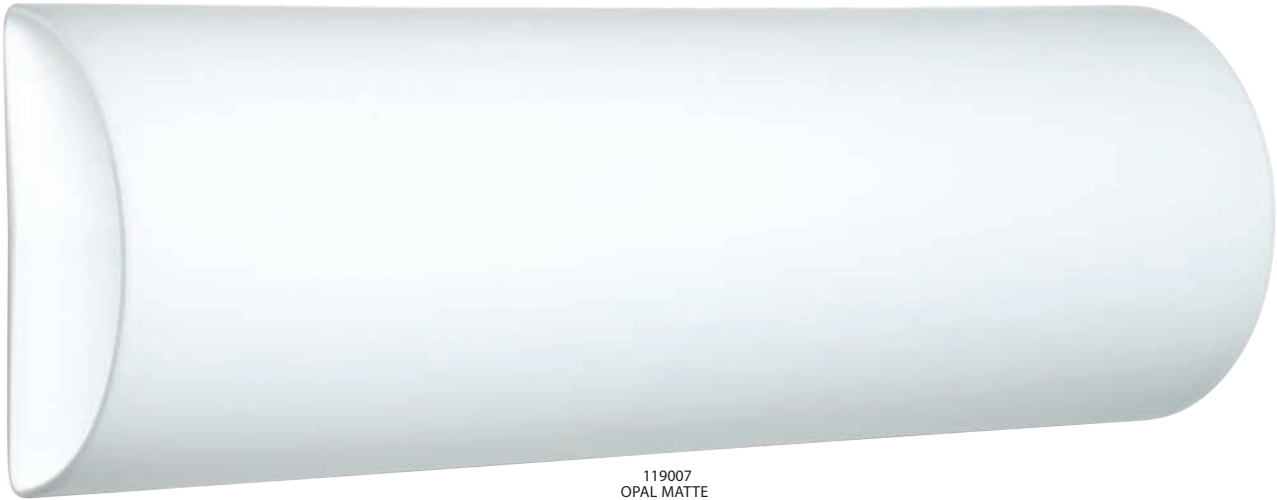

DORIAN 10 / 17

Dorian is a broad half-cylinder design featuring open top and bottom handcrafted glass. This versatile sconce may be mounted either vertically or horizontally.

ADA
COMPLIANT

119007
OPAL MATTE