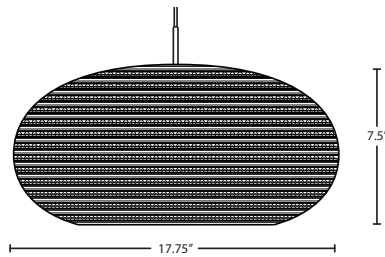

LED: 9W Replaceable source, dimmable, 90+ CRI, 3000°K CCT, 800 lumens, 30,000 hours.

LOW WATTAGE LABELING: Incandescent fixture supplied with 16 watt relamp label

LOCATION: DRY

For latest product information, scan QR code

CONNECTION	SHADE OPTIONS	LAMP OPTIONS	METAL FINISH	OPTIONS
Pendant Fixtures	VENUS Venus	LED 9W LED 120V, dimmable	BR Bronze SN Satin Nickel	L 15' cord LW Low wattage labeling
Stem Fixtures				
1TT Flat Canopy				
Multi light (pg. 11)				
J For Multi light Canopy				

Ex. 1JT-VENUS-LED-SN
Venus Pendant,
Satin Nickel Finish