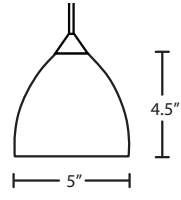

LAMP: 50W Low-pressure Halogen 12V Bi-Pin GY6.35, lamp included.

LED: 5W Replaceable 12V LED, dimmable, 90+ CRI, 3000°K CCT, 550 lumens, 25,000 hours. Lamp included

LOCATION: DRY

For latest product information, scan QR code

CONNECTION	GLASS OPTIONS	LAMP OPTIONS	METAL FINISH	OPTIONS
Quick-Connect	EVECS Stone Copper Foil	(blank) 50W Hal	BR Bronze	L 15' cord
XP Jack Only	EVEGS Stone Gold Foil	LED 5W LED	SN Satin Nickel	277 277V
RXP Rail-Ready	EVESS Stone Silver Foil			DIM010 0-10V Dimming
1XP Flat Canopy				

Pendant Fixtures
1XC Dome Canopy
1XT Flat Canopy

Multi light
X For Multi light Canopy

Multilight Canopies Available, see page. 77

Ex. 1XT-EVECS-LED-SN
Eve LED Pendant, Stone Copper Foil Shade, Satin Nickel Finish