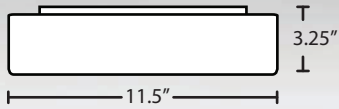

PRIMO 11 / 14

Our Primo opal Flush mount is a low profile contemporary design, composed of an soft cornered square-shaped blown opal glass shade which can suit any classic or modern decor.

LED: 17W or 28W integrated source, 120V, CL dimmable, 90+ CRI, 3000°K CCT, 50,000 hours.

LOCATION: DAMP

FIXTURE OPTIONS	LAMP OPTIONS
PRIMO11C 11.5" Opal Matte	LED 17W LED, 1200 lumens

For latest product information, scan QR code

FIXTURE OPTIONS	LAMP OPTIONS
PRIMO14C 14" Opal Matte	LED 28W LED, 2160 lumens

Ex. PRIMO11C-LED
Primo 11 Ceiling, Opal Matte Shade

SLOPE

LED: 17W integrated source, 120V, CL dimmable, 90+ CRI, 3000°K CCT, 50,000 hours.

LOCATION: DAMP

FIXTURE OPTIONS	LAMP OPTIONS
SLOPE11C 11" Opal Matte	LED 17W LED, 1200 lumens

For latest product information, scan QR code