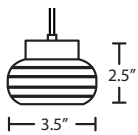

LED: 3W replaceable 12V LED, dimmable, 90+ CRI, 3000°K CCT, 300 lumens, 25,000 hours. Lamp included.

LOCATION: DRY