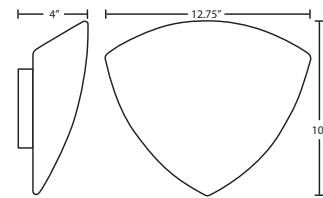

1 Lt. Quatro 10 Sconce w/ Marble Glass, White Finish

CIRRUS

Lovely, contemporary Cirrus wall sconce features handcrafted Opal glass. Use indoors or out. Enclosed top conceals the light source.

297107
Opal Matte