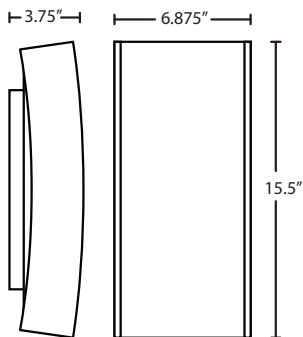

STD LAMP: 60W A19 120V, lamp not included.

LED: 8W source, CL dimmable, 90+ CRI, 3000°K CCT, 800 lumens, 30,000 hours.

LOCATION: WET

For latest product information, scan QR code

FIXTURE	LAMP OPTIONS	FINISH
BILLOW15 Opal Matte	(blank) 2x 60 A19 Incan LED 2x 8W LED	BK Black BR Bronze SL Silver

Ex. BILLOW15-BK
Billow 15 Outdoor Sconce,
Black