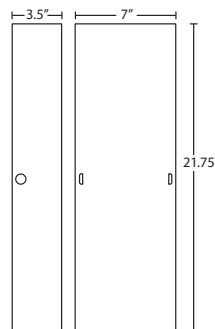

Torre 22 Wall #8194:

FIXTURE/DECOR	LAMP OPTIONS	METAL FINISH	OPTIONS
819407 White	(blank) 2x 100W A19 Incan	BK Black	LW Low
8194CF Copper Foil	LED 2x 11W LED 120V, dimmable	BR Bronze	Wattage labeling
8194CH Cherry		PN Polished Nickel	
8194GF Gold Foil		SN Satin Nickel	
8194KR Chalk		WH White	
8194OK Oak			
8194SF Silver Foil			
8194TN Titan			

Ex. 8192CH-SN
Torre 14 Wall Sconce w/ Cherry Glass,
Satin Nickel Finish