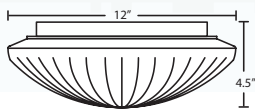

Handcrafted glass attaches to aluminum pan with set-screws.

STD LAMPS: 60W A19 120V, *lamp not included*, suitable for dimming.

LED: 10W or 17W Integrated source, 120V, CL dimmable, 90+ CRI, 3000°K CCT, 50,000 hours.

LOW WATTAGE LABELING: Incandescent fixture supplied with 16 watt relamp label

90°C supply wire required

LOCATION: DAMP

For latest product information, scan QR code

DECOR	LAMP OPTIONS	OPTIONS
945107C 10.5" Dia. Opal Matte	(blank) 1x 60W A19 Incan LED 10W LED, 750 lumens	LW Low Wattage labeling

DECOR	LAMP OPTIONS	OPTIONS
945007C 12.0" Dia. Opal Matte	(blank) 2x 60W A19 Incan LED 17W LED, 1200 lumens	LW Low Wattage labeling

Ex. 945007C
Katie 12 Ceiling w/ Opal Matte Glass