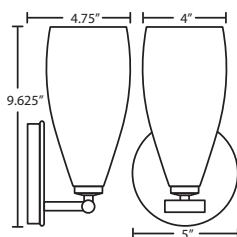

Wall-mount sconce only

STD LAMP: 40W G9 Halogen 120V, lamp included.

LED: 5W Replaceable source, 120V, CL dimmable, 80+ CRI, 3000°K CCT, 450 lumens, 25,000 hours.

LOCATION: DAMP

For latest product information, scan QR code

FIXTURE	GLASS OPTIONS	LAMP OPTIONS	METAL FINISH
1SX Sconce	719807 Opal Matte 719818 Amber Cloud 719819 Carrera 719841 Garnet 719886 Blue Cloud 7198CE Ceylon 7198HN Honey	(blank) 40W G9 Hal LED 5W LED 120V, dimmable	BR Bronze PN Polished Nickel SN Satin Nickel

Ex. 1SX-719807-SN
Karli 1-Light Sconce w/ Opa Matte Glass, Satin Nickel Finish