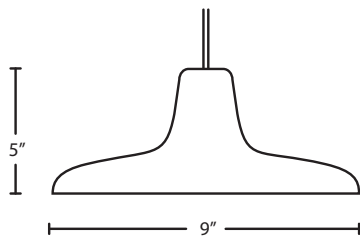

LED: 9W Replaceable 12V LED MR16, dimmable. 82+ CRI, 3000° CCT, 670 lumens, 25,000 hours.

LOCATION: DRY

For latest product information, scan QR code

CONNECTION	SHADE OPTIONS	LAMP OPTIONS	METAL FINISH	OPTIONS
Quick-Connect	MODUSNA Natural	LED 9W LED	BR Bronze	L 15' cord
XP Jack Only	MODUSTN Tan		SN Satin Nickel	277 277V
RXP Rail-Ready	MODUSWH White			DIM010 0-10V Dimming
1XP Flat Canopy				

Pendant Fixtures
1XC Dome Canopy
1XT Flat Canopy

Multi light
X For Multi light Canopy

MultiLight Canopies Available, see page. 77

Ex. 1XT-MODUSTN-LED-SN
Modus Pendant, Tan, Satin Nickel Finish