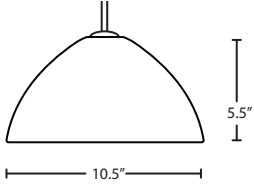

STD LAMP: 75W A19 120V, lamp not included.
LED: 9W Replaceable source, 120V, dimmable, 90+ CRI, 3000°K CCT, 800 lumens, 30,000 hours.

LOW WATTAGE LABELING: Incandescent fixture supplied with 16 watt relamp label

LOCATION: DAMP

For latest product information, scan QR code

CONNECTION	SHADE OPTIONS	LAMP OPTIONS	METAL FINISH	OPTIONS
Cord Fixture	420107 White	(blank) 75W A19 Incan	BR Bronze	L 15' cord
1JC 1 Lt. Dome	420131 Red Matte	LED 9W LED 120V, dimmable	SN Satin Nickel	LW Low wattage labeling
1JT 1 Lt. Flat	420152 Marble			
	420183 Mocha			
	4201SL Solare			

Cable Fixture
1KX 1 Lt. Dome

Stem Fixture
1TT 1 Lt. Flat

Multi light (pg. 11)
J For Multi light Canopy

MultiLight Canopies Available, see page. 11

Ex. 1JT-420183-SN
Tessa Pendant w/ Mocha Glass, Satin Nickel Finish