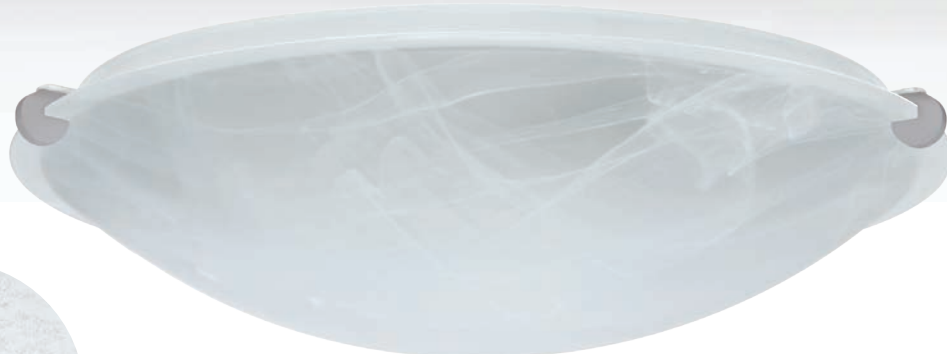

Trio showcases a contemporary glass diffuser suspended from the low profile pan via three decorative metal clips.

MARBLE

STD. LAMPS: 100W A19, 120V, lamp not included, suitable for dimming

LED: 11W Replaceable source, 120V, CL dimmable, 90+ CRI, 3000°K CCT, 1100 lumens, 30,000 hours.

LOW WATTAGE LABELING:

Incandescent fixture supplied with 16 watt relamp label

90°C supply wire required

LOCATION: DAMP

For latest product information, scan QR code

GLASS OPTIONS	LAMP OPTIONS	METAL FINISH	OPTIONS
968207 11.875" White	(blank) 1x 100W A19 Incan	BR Bronze	LW Low
968252 11.875" Marble	LED 1x 11W LED 120V, dimmable	PN Polished Nickel	Wattage labeling
96825T 11.875" Stucco		SN Satin Nickel	
		WH White	

HALOGEN: 150W 3.125" Double-ended 120V thermally protected, lamp included, suitable for dimming

GLASS OPTIONS	LAMP OPTIONS	METAL FINISH	OPTIONS
968107 15.75" White	(blank) 2x 100W A19 Incan	BR Bronze	LW Low
968152 15.75" Marble	LED 2x 11W LED 120V, dimmable	PN Polished Nickel	Wattage labeling
96815T 15.75" Stucco		SN Satin Nickel	
		WH White	

GLASS OPTIONS	LAMP OPTIONS	METAL FINISH	OPTIONS
968007 19.75" White	(blank) 3x 100W A19 Incan	BR Bronze	LW Low
968052 19.75" Marble	LED 3x 11W LED 120V, dimmable	PN Polished Nickel	Wattage labeling
96805T 19.75" Stucco		SN Satin Nickel	
		WH White	

Ex. 96805T-SN
Trio 20 Ceiling w/ Stucco Glass, Satin Nickel Clips