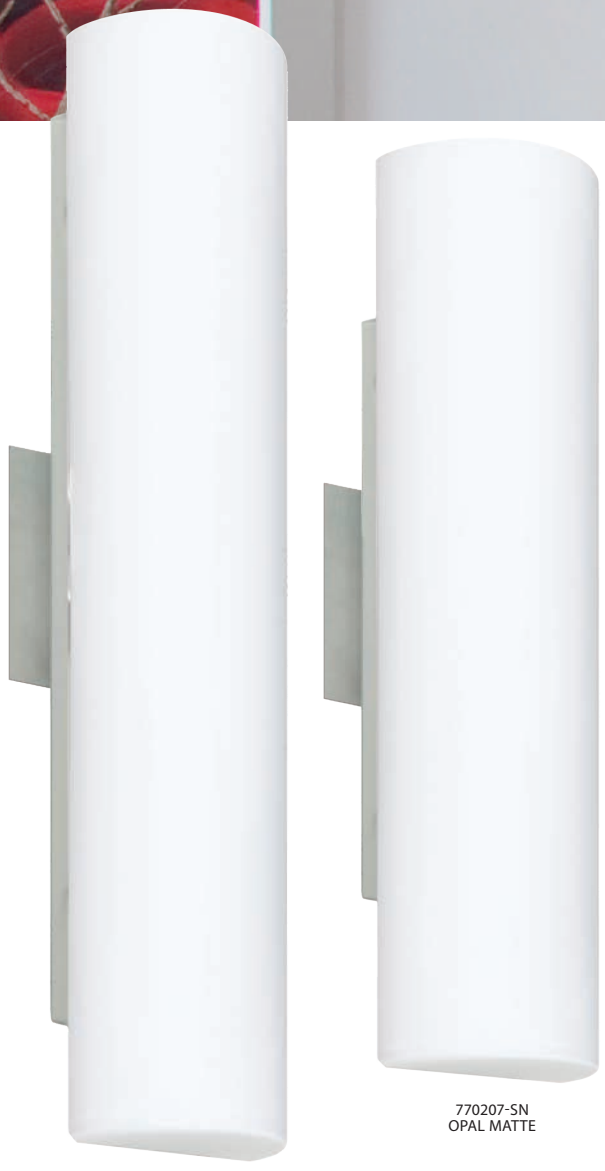

BAAZ 16 / 20

WALL SCONCE

Baaz features a handcrafted half-cylinder Opal glass that is enclosed, concealing view of the lightsource. Mount horizontal or vertical.

786007-SN
OPAL MATTE

770207-SN
OPAL MATTE