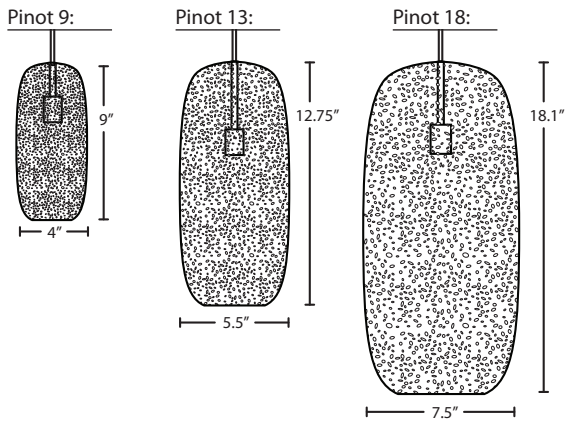

STD. LAMP: 60W T10 120V, lamp not included.

EDI: 40W Edison S-style lamp, lamp included.

EDIL: 4W Replaceable LED Filament lamp, 120V, dimmable, lamp included.

LOW WATTAGE LABELING: Incandescent fixture supplied with 16 watt relamp label

LOCATION: DAMP

For latest product information, scan QR code

CONNECTION	SHADE OPTIONS	LAMP OPTIONS	METAL FINISH	OPTIONS
Pendant Fixtures	PINOT9BL 9" Blue Bubble	(blank) 60W T10	BK Black	L 15' cord
1JC Dome Canopy	PINOT9CL 9" Clear Bubble	EDI 40W Edison	BR Bronze	LW Low
1JT Flat Canopy	PINOT9SM 9" Smoke Bubble	EDIL 4W LED	SN Satin Nickel	wattage labeling
	PINOT13BL 13" Blue Bubble	Filament		
Multi light (pg. 11)	PINOT13CL 13" Clear Bubble			
J For Multi light Canopy	PINOT13SM 13" Smoke Bubble			
	PINOT18BL 18" Blue Bubble			
	PINOT18CL 18" Clear Bubble			
	PINOT18SM 18" Smoke Bubble			

Ex. 1JT-PINOT9BL-EDIL-SN
Pinot 9 LED Pendant, Blue Bubble Shade, Satin Nickel Finish