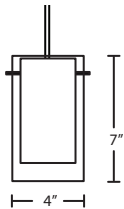

PAHU 4

12V MINI PENDANTS

The Pahu is a distinctive yet timeless double-glass pendant, with an inner opal cylinder centered within a transcolor outer glass.

LAMP: 35W Low-pressure Halogen 12V Bi-Pin GY6.35, lamp included.

LED: 5W Replaceable 12V LED, dimmable, 90+ CRI, 3000°K CCT, 550 lumens, 25,000 hours. Lamp included.

LOCATION: DRY

For latest product information, scan QR code

CONNECTION	GLASS OPTIONS	LAMP OPTIONS	METAL FINISH	OPTIONS
Quick-Connect	A44007 Trans. Amethyst/Opal	(blank) 35W Hal	BR Bronze	L 15' cord
XP Jack Only	C44007 Clear/Opal	LED 5W LED	SN Satin Nickel	277 277V
RXP Rail-Ready	G44007 Trans. Armagnac/Opal			DIM010 0-10V Dimming
1XP Flat Canopy	L44007 Trans. Olive/Opal			
	S44007 Trans. Smoke/Opal			

Pendant Fixtures
1XC Dome Canopy
1XT Flat Canopy

Multi light
X For Multi light Canopy

Multilight Canopies Available, see page. 77

Ex. 1XT-C44007-SN
Pahu 4 Mini Pendant w/ Clear/Opal Glass, Satin Nickel Finish