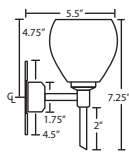

Sconce:

Vanity: