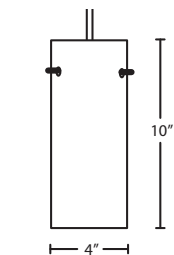

LAMP: 100W A19, 120V, lamp not included.

LED: 9W Replaceable source, 120V, dimmable, 90+ CRI, 3000°K CCT, 800 lumens, 30,000 hours.

LOW WATTAGE LABELING: Incandescent fixture supplied with 16 watt relamp label

LOCATION: DAMP

For latest product information, scan QR code