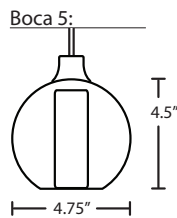

LAMP: 35W Low-pressure Halogen 12V Bi-Pin GY6.35, lamp included.

LED: 3W Replaceable 12V LED, dimmable, 90+ CRI, 3000°K CCT, 300 lumens, 25,000 hours. Lamp included.

LOCATION: DRY

For latest product information, scan QR code

CONNECTION	GLASS OPTIONS	LAMP OPTIONS	METAL FINISH	OPTIONS
Quick-Connect	BOCA3BB 3.15" Clear Bubble	(blank) 35W Hal	BR Bronze	L 15' cord
XP Jack Only	BOCA3CL 3.15" Clear	LED 3W LED	SN Satin Nickel	277 277V
RXP Rail-Ready	BOCA5BB 4.75" Clear Bubble			DIM010 0-10V
1XP Flat Canopy	BOCA5CL 4.75" Clear			Dimming

Pendant Fixtures
1XC Dome Canopy
1XT Flat Canopy

Multi light
X For Multi light Canopy

Multilight Canopies Available, see page. 77

Ex. 1XT-BOCA5CL-LED-SN
Boca 5 LED Pendant, Clear Shade, Satin Nickel Finish