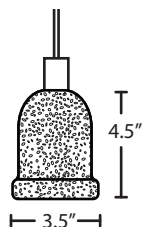

LED: 3W Replaceable source, dimmable. 90+ CRI, 3000°K CCT, 300 lumens, 30,000 hours.

LOCATION: DRY

For latest product information, scan QR code

CONNECTION	GLASS OPTIONS	LAMP OPTIONS	METAL FINISH	OPTIONS
Cord Fixtures	KIBABL Blue Bubble	LED 3W LED	BR Bronze	L 15' cord
1XC 1 Lt. Dome	KIBACL Clear Bubble		SN Satin Nickel	277 277V
1XT 1 Lt. Flat	KIBAGD Gold Bubble			DIM010 0-10V Dimming
	KIBALT Latte Bubble			
	KIBAMS Moss Bubble			
	KIBAPL Plum Bubble			

Multi light
X For Multi light Canopy

Multilight Canopies Available, see page 77

Ex. 1XT-KIBAMS-SN
Kiba Pendant, Moss Bubble Glass Shade, Satin Nickel Finish