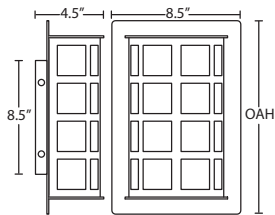

SCALA

Our Scala collection is built for outdoor use, but the handsome faceplate design allows it to be equally attractive indoors.

1. **OAH:**
   Scala 13: 12.75" H
   Scala 20: 19.75" H
   Scala 28: 27.25" H
   Scala 40: 40.125" H

Metalworks Luminaires are assembled with sheet metal fabricated in the USA.

Handcrafted Satin White (Scala13 and Scala 20 ONLY)

STD. LAMP: 60W A19, 120V, lamp not included.

LED: 8W source, 120V, CL dimmable, 90+ CRI, 3000°K CCT, 800 lumens, 30,000 hours.

LED: 11W source, 120V, dimmable, 80+ CRI, 3000°K CCT, 1100 lumens, 30,000 hours. (For Scala 40)

75°C supply wire required

LOCATION: WET

For latest product information, scan QR code