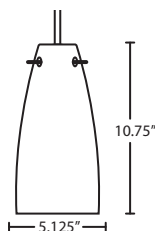

STD LAMP: 100W A19 120V, lamp not included.

LED: 9W Replaceable source, 120V, dimmable, 90+ CRI, 3000°K CCT, 800 lumens, 30,000 hours.

LOW WATTAGE LABELING: Incandescent fixture supplied with 16 watt relamp label

LOCATION: DAMP

For latest product information, scan QR code