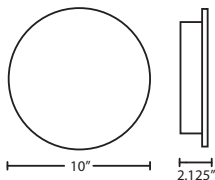

LED: 7W integrated source, 120V, ELV dimmable, 85+ CRI, 3000°K CCT, 600 lumens, 30,000 hours.

LOCATION: DAMP

For latest product information, scan QR code

FIXTURE	LAMP OPTIONS	METAL FINISH	OPTIONS
HALO10 Halo 10	LED 7W LED	BK Black WH White	277 277V DIM010 0-10 Dimming

Ex. HALO10-LED-BK
Halo 10 Wall, Black Finish