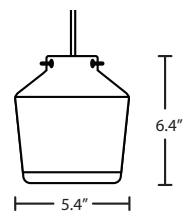

PIC6RD
RED SAND

LAMP: 50W Low-pressure Halogen 12V Bi-Pin GY6.35, lamp included.
LED: 5W Replaceable 12V LED, dimmable, 90+ CRI, 3000°K CCT, 550 lumens, 25,000 hours. Lamp included.

LOCATION: DRY

For latest product information, scan QR code

CONNECTION	GLASS OPTIONS	LAMP OPTIONS	METAL FINISH	OPTIONS
Quick-Connect	PIC6BL Blue Sand	(blank) 50W Hal	BR Bronze	L 15' cord
XP Jack Only	PIC6CR Creme Sand	LED 5W LED	SN Satin Nickel	277 277V
RXP Rail-Ready	PIC6GD Gold Sand			DIM010 0-10V Dimming
1XP Flat Canopy	PIC6RD Red Sand			
	PIC6WH White Sand			

Pendant Fixtures
1XC Dome Canopy
1XT Flat Canopy

Multi light
X For Multi light Canopy

Multilight Canopies Available, see page. 77

Ex. 1XT-PIC6TN-SN
Pica 6 Mini Pendant w/ Tan Sand Glass, Satin Nickel Finish