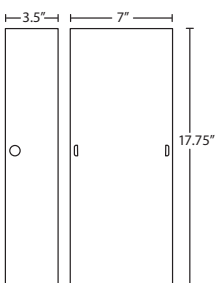

Torre 18 Wall #8193:

FIXTURE/DECOR	LAMP OPTIONS	METAL FINISH	OPTIONS
819307 White	(blank) 2x 75W A19 Incan	BK Black	LW Low
8193CF Copper Foil	LED 2x 8W LED 120V, dimmable	BR Bronze	Wattage labeling
8193CH Cherry		PN Polished Nickel	
8193GF Gold Foil		SN Satin Nickel	
8193KR Chalk		WH White	
8193OK Oak			
8193SF Silver Foil			
8193TN Titan