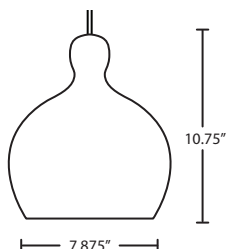

LED: 9W Replaceable source, dimmable. 90+ CRI, 3000°K CCT, 525 lumens, 30,000 hours.

LOCATION: DRY

For latest product information, scan QR code