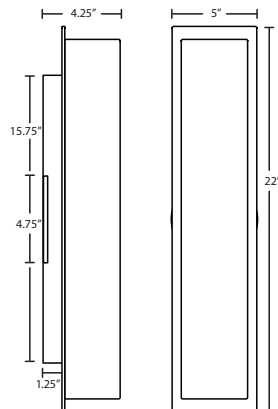

For latest product information, scan QR code

Barclay 18: #BARC18

Barclay 22: #BARC22

FIXTURE	DECOR	LAMP OPTIONS	METAL FINISH
2NW 18"H	BARC18 Opal Matte	(blank) 2x 40W B10 Incan LED 1x 5W LED 120V	BR Bronze BK Black SL Silver