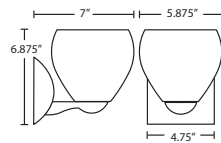

BOLLA

The Bolla is a compact handcrafted glass, softly radiused to fit gracefully into contemporary spaces.

STD. LAMP: 60W A19 120V *not included*, suitable for dimming

LED: 9W Replaceable source, 120V, dimmable, 90+ CRI, 3000°K CCT, 900 lumens, 30,000 hours.

LOW WATTAGE LABELING: Incandescent fixture supplied with 16 watt relamp

LOCATION: DAMP

Sconce:

For latest product information, scan QR code

Vanity:

FIXTURE	GLASS OPTIONS	LAMPING OPTIONS	METAL FINISH	OPTIONS
1WZ Sconce	412207 Opal Matte	(blank) 60W A15 or A19	BR Bronze	LW Low Wattage labeling
2WZ 2 Light	412218 Amber Cloud	LED 9W LED 120V, dimmable	CR Chrome	
3WZ 3 Light	412219 Carrera		SN Satin Nickel	
4WZ 4 LigVht	412241 Garnet			
	412260 Cocoon			
	412280 Amber Matte			
	412286 Blue Cloud			
	4122CE Ceylon			
	4122HB Habanero			
	4122HN Honey			
	4122MA Magma			

Ex. 3WZ-412260-SN
Bolla 3-Light Vanity w/ Cocoon Glass,
Satin Nickel Finish