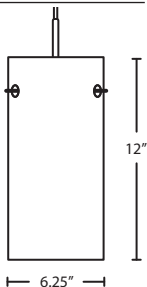

Stilo 12: #4120