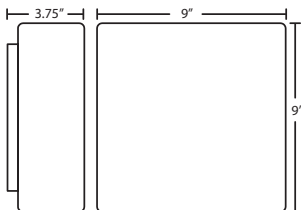

Geo 9: #8884