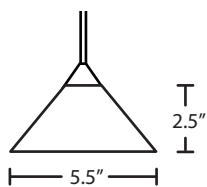

LAMP: 50W Low-pressure Halogen 12V Bi-Pin GY6.35, lamp included.

LED: 3W Replaceable 12V LED, dimmable, 90+ CRI, 3000°K CCT, 300 lumens, 25,000 hours. Lamp included.

LOCATION: DRY

For latest product information, scan QR code

CONNECTION	GLASS OPTIONS	LAMP OPTIONS	METAL FINISH	OPTIONS
Quick-Connect	JADEAC Amber/Creme	(blank) 50W Hal	BR Bronze	L 15' cord
XP Jack Only	JADEBP Black/Plum	LED 3W LED	SN Satin Nickel	277 277V
RXP Rail-Ready	JADEEG Emerald/Gold			DIM010 0-10V
1XP Flat Canopy	JADEPB Purple/Blue			Dimming

Pendant Fixtures
1XC Dome Canopy
1XT Flat Canopy

Multi light
X For Multi light Canopy

Multilight Canopies Available, see page 77

Ex. 1XT-JADEEG-LED-SN
Jade LED Pendant, Emerald/Gold Shade, Satin Nickel Finish