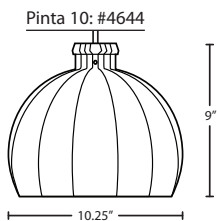

Pinta 10: #4644