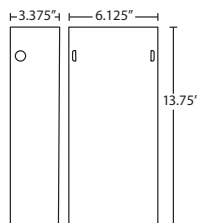

Torre 14 Wall #8192:

FIXTURE/DECOR	LAMP OPTIONS	METAL FINISH	OPTIONS
819207 White	(blank) 75W A19 Incan	BK Black	LW Low Wattage labeling
8192CF Copper Foil	LED 8W LED 120V, dimmable	BR Bronze	
8192CH Cherry		PN Polished Nickel	
8192GF Gold Foil		SN Satin Nickel	
8192KR Chalk		WH White	
8192OK Oak			
8192SF Silver Foil			
8192TN Titan			

For latest product information, scan QR code