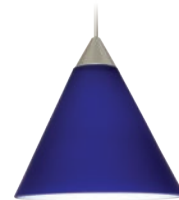

5121CM
COBALT BLUE MATTE

CONNECTION	GLASS OPTIONS	LAMP OPTIONS	METAL FINISH	OPTIONS
Quick-Connect	512107 Opal Matte	(blank) 50W Hal	BR Bronze	L 15' cord
XP Jack Only	5121CM Cobalt Blue Matte	LED 5W LED	SN Satin Nickel	277 277V
RXP Rail-Ready	5121RM Ruby Matte			DIM010 0-10V
1XP Flat Canopy	5121VM Vanilla Matte			Dimming

Pendant Fixtures
1XC Dome Canopy
1XT Flat Canopy

Adjustable
1XA Flat Canopy

Multi light
X For Multi light Canopy

Multilight Canopies Available, see page. 77

Ex. 1XT-512107-SN
Kani Mini Pendant w/ Opal Matte Glass, Satin Nickel Finish