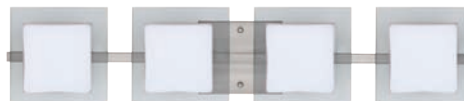

4WS: 30.375" L x 6.3125" H x 3.75" D