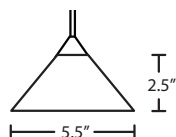

LAMP: 50W Low-pressure Halogen 12V Bi-Pin GY6.35, lamp included.

LED: 3W Replaceable 12V LED, dimmable, 90+ CRI, 3000°K CCT, 300 lumens, 25,000 hours. Lamp included.

LOCATION: DRY