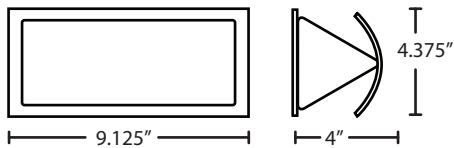

FIXTURE	LAMP OPTIONS	METAL FINISH	OPTIONS
MONTOUR Montour	LED 6W LED	BK Black WH White	277 277V DIM010 0-10 Dimming

LED: 6W Integrated source, dimmable. 90+ CRI, 3000°K CCT, 600 lumens, 30,000 hours.

LOCATION: DAMP

For latest product information, scan QR code

Ex. MONTOUR-LED-BK
Montour Sconce, Black Finish