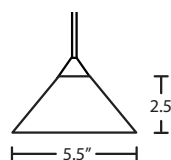

NICO 4

Nico 4 features a tapered drum shape with a natural stone texture.

LAMP: 35W Low-pressure Halogen 12V Bi-Pin GY6.35, lamp included.

LED: 5W Replaceable 12V LED, dimmable, 90+ CRI, 3000°K CCT, 550 lumens, 25,000 hours. Lamp included.

LOCATION: DRY

For latest product information, scan QR code

CONNECTION	GLASS OPTIONS	LAMP OPTIONS	METAL FINISH	OPTIONS
Quick-Connect	512500 Clear Stone	(blank) 35W Hal	BR Bronze	L 15' cord
XP Jack Only	5125CF Stone Copper Foil	LED 5W LED	SN Satin Nickel	277 277V
RXP Rail-Ready	5125GF Stone Gold Foil			DIM010 0-10V
1XP Flat Canopy	5125GL Glitter Stone			Dimming
	5125OS Opal Stone			
Pendant Fixtures	5125SF Stone Silver Foil			
1XC Dome Canopy				
1XT Flat Canopy				

Ex. 1XT-512500-SN

Nico 4 Mini Pendant w/ Clear Stone Glass, Satin Nickel Finish

1. Adjustable
2. **1XA** Flat Canopy
3. Multi light
4. **X** For Multi light Canopy

Multilight Canopies Available, see page 77

SWIRL

LAMP: 50W Low-pressure Halogen 12V Bi-Pin GY6.35, lamp included.

LED: 3W Replaceable 12V LED, dimmable, 90+ CRI, 3000°K CCT, 300 lumens, 25,000 hours. Lamp included.

LOCATION: DRY

For latest product information, scan QR code

CONNECTION	GLASS OPTIONS	LAMP OPTIONS	METAL FINISH	OPTIONS
Quick-Connect	550493 Dicro Swirl	(blank) 50W Hal	BR Bronze	L 15' cord
XP Jack Only		LED 3W LED	SN Satin Nickel	277 277V
RXP Rail-Ready				DIM010 0-10V
1XP Flat Canopy				Dimming

Ex. 1XT-550493-SN

Swirl Mini Pendant w/ Dicro Swirl Glass, Satin Nickel Finish

1. Pendant Fixtures
2. **1XC** Dome Canopy
   - **1XT** Flat Canopy
3. Adjustable
4. **1XA** Flat Canopy
5. Multi light
6. **X** For Multi light Canopy

Multilight Canopies Available, see page 77