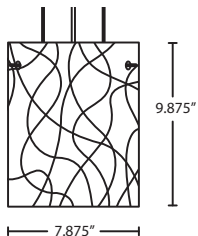

Lithium 8: LITH8

STD. LAMP: 100W A19 120V, lamp not included.

LED: 11W Replaceable source, CL dimmable, 90+ CRI, 3000°K CCT, 1100 lumens, 30,000 hours.

LOW WATTAGE LABELING: Incandescent fixture supplied with 16 watt relamp label

LOCATION: DAMP

Lithium 8:

For latest product information, scan QR code

Lithium 12:

CONNECTION	GLASS OPTIONS	LAMP OPTIONS	METAL FINISH	OPTIONS
3x Cable Fixtures	LITH8BL 8" Lithium Blue	(blank) 100W Incan	BR Bronze	L 15' cord
1KG Flat Canopy	LITH8OR 8" Lithium Orange	LED 11W LED	SN Satin Nickel	LW Low wattage labeling
Stem Fixture	LITH8RD 8" Lithium Red			
1TT Flat Canopy	LITH8PL 8" Lithium Purple			
	LITH8CR 8" Lithium Creme			

CONNECTION	GLASS OPTIONS	LAMP OPTIONS	METAL FINISH	OPTIONS
3x Cable Fixtures	LITH12BL 12" Lithium Blue	(blank) 100W Incan	BR Bronze	L 15' cord
1KG Flat Canopy	LITH12OR 12" Lithium Orange	LED 11W LED	SN Satin Nickel	LW Low wattage labeling
Stem Fixture	LITH12RD 12" Lithium Red			
1TT Flat Canopy	LITH12PL 12" Lithium Purple			
	LITH12CR 12" Lithium Creme			

Ex. 1KG-LITHIUM12BL-LED-SN
Lithium 12 LED Pendant, Lithium Blue Shade, Satin Nickel Finish