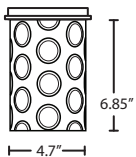

STD LAMP: 60W T10 120V, lamp not included.

EDI: 40W Edison S-style lamp, 120V, lamp included.

EDIL: 9W LED Filament A19 lamp, 120V, CL dimmable, 90+ CRI, 3000°K CCT, 800 lumens, 25,000, lamp included.

LOCATION: DAMP