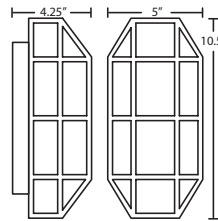

Prismo 10: #3045