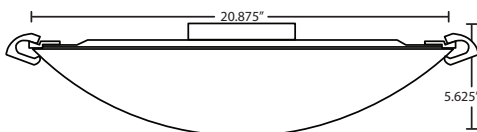

Sonya 20 #8419:

GLASS OPTIONS	LAMP OPTIONS	METAL FINISH
841725 13.0" Satin Frost	(blank) 1x 100W G9 Hal	BR Bronze
8417GL 13.0" Glitter	MED 1x 100W A19 Incan	PN Polished Nickel
	LED 1x 11W LED 120V, dimmable	SN Satin Nickel
		WH White

GLASS OPTIONS	LAMP OPTIONS	METAL FINISH
841825 17.0" Satin Frost	(blank) 2x 100W G9 Hal	BR Bronze
8418GL 17.0" Glitter	MED 2x 100W A19 Incan	PN Polished Nickel
	LED 2x 11W LED 120V, dimmable	SN Satin Nickel
		WH White

GLASS OPTIONS	LAMP OPTIONS	METAL FINISH
841925 20.875" Satin Frost	(blank) 3x 100W G9 Hal	BR Bronze
8419GL 20.875" Glitter	MED 3x 100W A19 Incan	PN Polished Nickel
	LED 3x 11W LED 120V, dimmable	SN Satin Nickel
		WH White

Ex. 8417GD-SN

Sonya 13 Ceiling w/ Gold Glitter Glass, Satin Nickel Clips