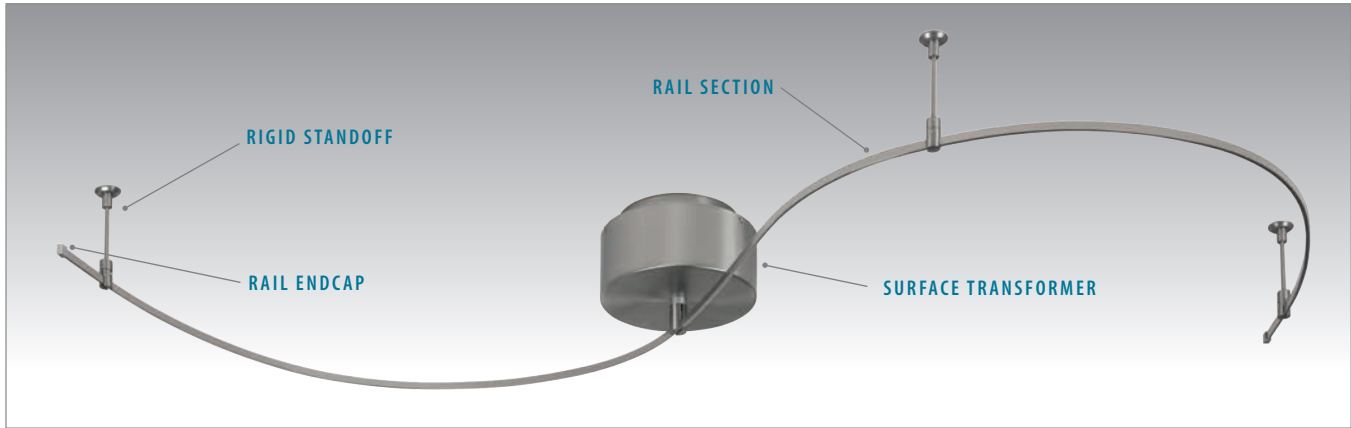

PACKAGED MONORAIL KITS WITH SURFACE TRANSFORMERS

8' Monorail System shown above

STEP 1 SELECT LENGTH FOR THE RAIL KIT

- **08** 8' Rail length, includes: 1x 8' Rail Section, 3x Rigid Standoff, 2x Rail Endcaps
- **12** 12' Rail length, includes: 1x 8' Rail Section, 1x 4' Rail Section, 3x Rigid Standoff, 1x Live Rail Connector, 2x Rail Endcaps
- **16** 16' Rail length, includes: 2x 8' Rail Section, 4x Rigid Standoff, 1x Live Rail Connector, 2x Rail Endcaps
- **20** 20' Rail length, includes: 2x 8' Rail Section, 1x 4' Rail Section, 5x Rigid Standoff, 3x Live Rail Connector, 2x Rail Endcaps
- **24** 24' Rail length, includes: 3x 8' Rail Section, 6x Rigid Standoff, 3x Live Rail Connector, 2x Rail Endcaps

STEP 2 SELECT A SURFACE TRANSFORMER

- **SA60LED** 60W LED Surface Transformer, 120V
- **SA60LEDDIM010** 60W LED Surface Transformer, 120V, 0/10V Dimming
- **SA96LED** 96W LED Surface Transformer, 120V
- **SA150** 150W Electronic Surface Transformer, 120V
- **SA150LED** 150W LED Surface Transformer, 120V