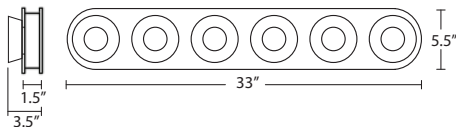

Linus 33:

Horizontal or Vertical orientation
Wall mount only

LED: 5W Replaceable source, 120V, dimmable, 80+ CRI, 3000° K CCT, 450 lumens, 25,000 hours, *lamps included.*

LOCATION: DAMP

For latest product information, scan QR code

FIXTURE/DECOR	LAMPING OPTIONS
LINUS22-WALL 22.0"L Opal Glossy	LED 3x 5W LED
FIXTURE/DECOR	LAMPING OPTIONS
LINUS33-WALL 33.0"L Opal Glossy	LED 5x 5W LED

Ex. LINUS22-WALL-LED
Linus 22 LED Vanity w/ Opal Glossy Glass