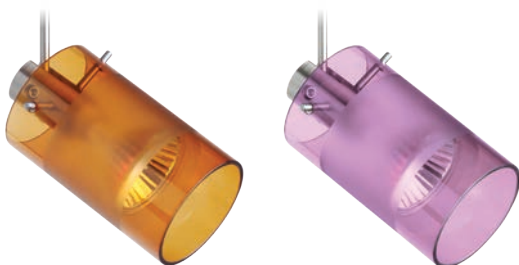

SCOPE

Scope is a compact cylinder of handcrafted glass with a transcolor design accented by the frosted band, that demonstrates contemporary sensibilities.

6524EC
CLEAR/FROST

6524ES
SMOKE/FROST

6524EG
ARMAGNAC/FROST