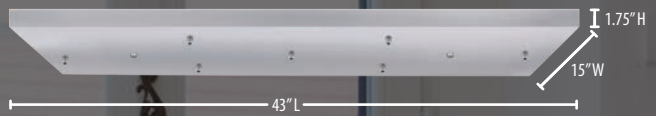

For 120V Pendants using 20" diameter shades MAX, with staggered heights.

9-LIGHT ROUND, FIXED CONNECT

For 120V Pendants using 10" diameter shades MAX, with staggered heights.

7-LIGHT BAR, FIXED CONNECT

For 120V Pendants using 14" diameter shades MAX, with staggered heights.