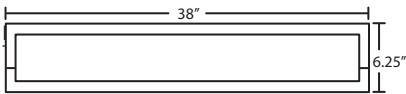

ELANA 26 / 38 / 50

Our Elana bath collection has a clean contemporary look, with a radiused satin white glass diffuser.

Elana 26:

Elana 38:

Elana 50:

STD. LAMP: 60W A19, 120V, lamp not included, suitable for dimming.

LED: 9W Replaceable source, 120V, dimmable, 90+ CRI, 3000°K CCT, 800 lumens, 30,000 hours.

75°C supply wire required

LOCATION: DAMP

For latest product information, scan QR code

FIXTURE	DECOR	LAMP OPTIONS	METAL FINISH
ELANA26 26"Vanity	SW Satin White	(blank) 3x 60W A19 Incan LED 3x 9W LED 120V, dimmable	CR Chrome SN Satin Nickel

FIXTURE	DECOR	LAMP OPTIONS	METAL FINISH
ELANA38 38"Vanity	SW Satin White	(blank) 4x 60W A19 Incan LED 4x 9W LED 120V, dimmable	CR Chrome SN Satin Nickel

FIXTURE	DECOR	LAMP OPTIONS	METAL FINISH
ELANA50 50"Vanity	SW Satin White	(blank) 5x 60W A19 Incan LED 5x 9W LED 120V, dimmable	CR Chrome SN Satin Nickel

Ex. ELANA26-SW-CR

Elana 26 Vanity w/ Satin White Glass, Chrome Finish