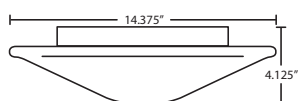

Luma 18: #9097