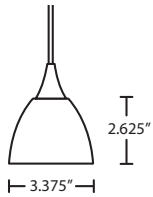

DIVI

Divi has a classical bell shape with either a spun metal or glass/foil shade.

1758CF
COPPER FOIL

1758GF
GOLD FOIL

1758SF
SILVER FOIL

1858MN
METAL NICKEL

1858MB
METAL BRONZE

LAMP: 50W Shielded Flood 12V MR16, lamp included.