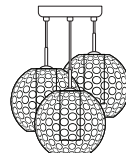

Multilight Canopies Available, see page 11

Ex. 1JT-LAYLAAM-SN
Layla Pendant, Amber Shade, Satin Nickel Finish