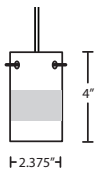

6524ES
TRANS. SMOKE/FROST

6524EG
TRANS. ARMAG/FROST
** shown with Bronze finish*

6524EA
TRANS. AMETHYST/FROST

Scope is made of borosilicate glass
LAMP: 50W Shielded Flood 12V MR16, lamp included.

LED: 5W Replaceable 12V LED MR16 with backlight, dimmable. 82+ CRI, 3000°K CCT, 300 lumens, 25,000 hours.