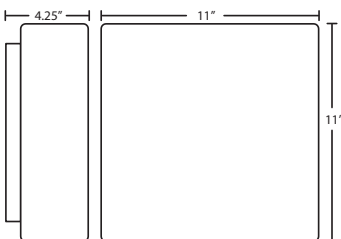

Ex. 888307

Geo 11 Sconce w/ Opal Matte Glass, White Finish

Geo 11: #8883