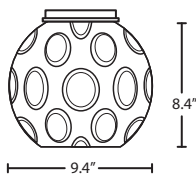

STD LAMP: 60W A19 120V, lamp not included.

EDI: 40W Edison S-style lamp, 120V, lamp included.

EDIL: 9W LED Filament A19 lamp, 120V, CL dimmable, 90+ CRI, 3000°K CCT, 800 lumens, 25,000, lamp included.

LOCATION: DAMP

For latest product information, scan QR code

FIXTURE/DECOR	LAMP OPTIONS	METAL FINISH
BOMBAYAMC Amber	(blank) 60W A19 Incan	BR Bronze
BOMBAYCLC Clear	EDI 40W Edison	SN Satin Nickel
BOMBAYSMC Smoke	EDIL 9W LED Filament	

Ex. BOMBAYSMC-SN
Bombay Ceiling, Smoke Glass,
Satin Nickel Finish