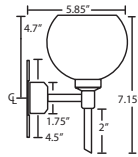

3SW-565807-SN
OPAL MATTE

Sconce:

Vanity: