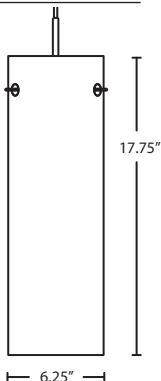

Stilo 18: #4128