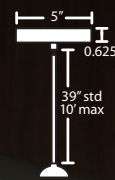

MONOPOINT STEM HUNG

1KT/1TT MONOPOINT STEM PENDANT CANOPY

- Swivel at canopy, suitable for sloped ceilings
- Includes telescoping section plus 4 connectable stem sections, (1x 3", 1x 6", 1x 12", 1x 18"), 10' max
- Bronze or Satin Nickel