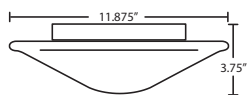

Luma 12: #9095

Luma 14: #9096