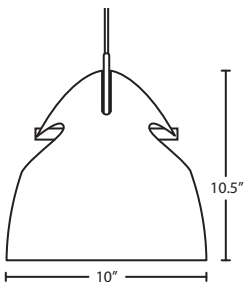

STD LAMP: 60W A19 120V, lamp not included.

LED: 9W Replaceable source, CL dimmable, 90+ CRI, 3000°K CCT, 800 lumens, 30,000 hours.

LOW WATTAGE LABELING: Incandescent fixture supplied with 16 watt relamp label

LOCATION: DAMP

For latest product information, scan QR code

CONNECTION	SHADE OPTIONS	LAMP OPTIONS	METAL FINISH	OPTIONS
Pendant Fixtures	TUNE Tune	(Blank) 60W A19 120V	BR Bronze	L 15' cord
1JC Dome Canopy		LED 9W LED 120V, dimmable	SN Satin Nickel	LW Low wattage labeling
1JT Flat Canopy				

Stem Fixtures
1TT Flat Canopy

Multi light (pg. 11)
J For Multi light Canopy

Multi-light Canopies Available, see page 11

Ex. 1JT-TUNE-SN
Tune Pendant,
Satin Nickel Finish