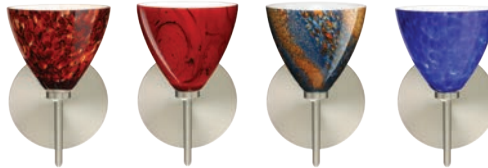

Sconce:

Vanity:

For latest product information, scan QR code

177907 OPAL MATTE 177919 CARRERA 1779HN HONEY 177918 AMBER CLOUD 1779HB HABANERO

177941 GARNET 1779MA MAGMA 1779CE CEYLON 177986 BLUE CLOUD

DOMI