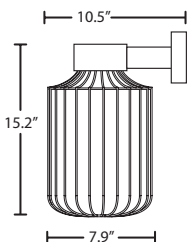

SULTANA

Our industrial styled Sultana LED sconce is composed of a black aluminum bracket and artistic display of rounded woven metal rods. The concealed direct light source results in dazzling effects, both on the wireform and adjacent surfaces.

Sultana C:

May be used in either upward or downward orientation in indoor applications, downward only for outdoor.

STD. LAMP: 40W T8 120V, lamp not included.

LED: 4W Replaceable 120V LED, 82+ CRI, 3000°K CCT, 240 lumens, 25,000 hours, lamp included.

EDI: 40W Edison S-style lamp, lamp not included.

EDIL: 4W Replaceable LED Filament T9 lamp, lamp included.

LOCATION: WET

For latest product information, scan QR code

FIXTURE	SHAPE	WALL	LAMP OPTIONS	FINISH
SULTANA Sultana	C Cylinder	WALL Wall Mount	(blank) 60WT8	BK Black
	F Flare		EDI 40W Edison	SL Silver
	G Globe		EDIL 4W LED Filament	WH White
			LED 4W LED	

Ex. SULTANA-G-WALL-BK
Sultana Globe Sconce, Black Finish