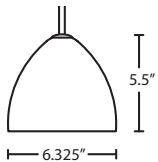

LAMP: 40W B10 or 50W Xenon E12 (candelabra-base) 120V, lamp not included.
MED: 40W Medium base, 120V, lamp not included.
HALOGEN: 40W G9 Lamp 120V, lamp included.
LED: 9W Replaceable source, 120V, dimmable, 90+ CRI, 3000°K CCT, 800 lumens, 30,000 hours.

LOW WATTAGE LABELING: Incandescent fixture supplied with 16 watt relamp label

LOCATION: DAMP

For latest product information, scan QR code