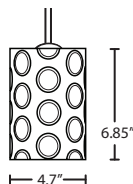

CRUSCL
CLEAR

CRUSAM
AMBER

CRUSSM
SMOKE

STD LAMP: 60W T10
120V, lamp not included.

EDI: 40W Edison lamp,
lamp included.

EDIL: 4W Replaceable
T-shape LED filament
lamp, 120V, CL
dimmable, lamp
included.

LOW WATTAGE LABELING: