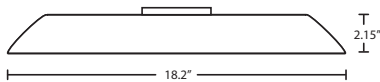

Sophi 18:

STD LAMPS: 40W G9 Halogen, lamp included, suitable for dimming

LED: 16W or 24W integrated source, 120V, dimmable, 85+ CRI, 3000°K CCT, 30,000 hours.

LOCATION: DAMP

For latest product information, scan QR code

FIXTURE/DECOR	LAMP OPTIONS
SOPHI14ACC 14.8" Dia. Amber Cloud	(blank) 2x 40W Hal
SOPHI14CEC 14.8" Dia. Ceylon	LED 16W LED,
SOPHI14WCC 14.8" Dia. White Cloud	1500 lumens

FIXTURE/DECOR	LAMP OPTIONS
SOPHI18ACC 18.2" Dia. Amber Cloud	(blank) 3x 40W Hal
SOPHI18CEC 18.2" Dia. Ceylon	LED 24W LED,
SOPHI18WCC 18.2" Dia. White Cloud	2500 lumens

Ex. SOPHI18WCC
Sophi 18 Ceiling, White Cloud Glass