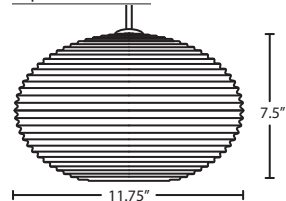

STD LAMP: 100W A19 120V, lamp not included.

LED: 9W Replaceable source, 120V, CL dimmable, 90+ CRI, 3000°K CCT, 800 lumens, 30,000 hours.

LOW WATTAGE LABELING: Incandescent fixture supplied with 16 watt relamp label

LOCATION: DAMP

For latest product information, scan QR code