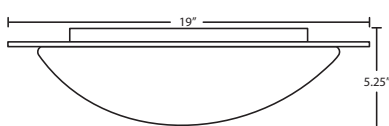

Ring 19: #9770

	FIXTURE/DECOR	LAMP OPTIONS	OPTIONS
977200C	12.625" White/Clear Ring	(blank) 1x 60W A19 Incan	LW Low
977202C	12.625" White/Smoke Ring	LED 10W LED,	Wattage
977225C	12.625" White/Frost Ring	750 lumens	labeling

	FIXTURE/DECOR	LAMP OPTIONS	OPTIONS
977100C	15.5" White/Clear Ring	(blank) 2x 60W A19 Incan	LW Low
977102C	15.5" White/Smoke Ring	LED 17W LED,	Wattage
977125C	15.5" White/Frost Ring	1200 lumens	labeling

	FIXTURE/DECOR	LAMP OPTIONS	OPTIONS
977000C	19" White/Clear Ring	(blank) 3x 60W A19 Incan	LW Low
977002C	19" White/Smoke Ring	LED 28W LED,	Wattage
977025C	19" White/Frost Ring	2160 lumens	labeling

Ex. 977100C

Ring 15 Ceiling w/ White/Clear Ring Glass