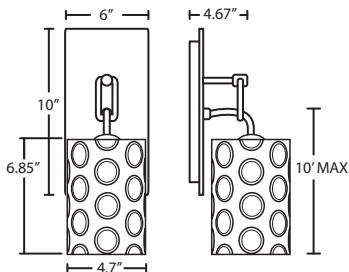

Adjustable 10' cord provided

STD. LAMP: 60W T10 120V, lamp not included.

EDI: 40W Edison S-style lamp, lamp included.

EDIL: 4W Replaceable LED Filament T-shape lamp, 120V, CL dimmable, lamp included.

LOCATION: DAMP

For latest product information, scan QR code

FIXTURE	SHADE OPTIONS	LAMP OPTIONS	METAL FINISH
1WP Wall Pendant	CRUSAM Amber CRUSCL Clear CRUSSM Smoke	(blank) 60W T10 Incan EDI 40W Edison EDIL 4W LED Filament	BR Bronze SN Satin Nickel

Ex. 1WP-CRUSAM-SN

Cruise Wall, Amber, Satin Nickel Finish