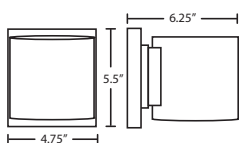

2WS: 14.625" L x 5.5" H x 6.25" D