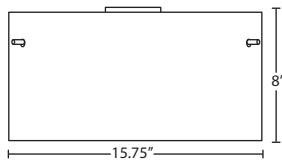

Includes frosted glass glare shield

STD. LAMPS: 60W A19, 120V, lamp not included, suitable for dimming.

LED: 28W integrated source, 120V, CL dimmable, 90+ CRI, 3000°K CCT, 50,000 hours.

LOW WATTAGE LABELING:
Incandescent fixture supplied with 16 watt relamp label
90°C supply wire required

LOCATION: DAMP

For latest product information, scan QR code

FIXTURE	GLASS OPTIONS	LAMP OPTIONS	METAL FINISH	OPTIONS
1KM Ceiling	400800 Clear Stone 4008CS Stone Copper Foil 4008GL Glitter Stone 4008GS Stone Gold Foil 4008SS Stone Silver Foil	(blank) 3x 60W A19 Incan LED 28W LED, 2160 lumens	BR Bronze SN Satin Nickel	LW Low Wattage labeling

Ex. 1KM-4008SS-SN
3 Lt. Flat Ceiling w/ Stone Silver Foil Glass, Satin Nickel Finish