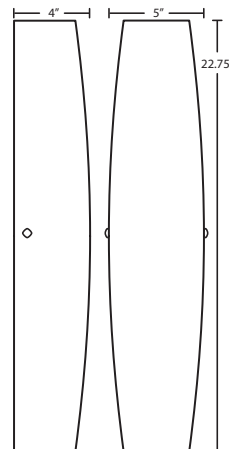

STD. LAMP: 2x 100W A19 120V, lamp not included, suitable for dimming.

LED: 11W source, 120V, CL dimmable, 90+ CRI, 3000°K CCT, 1100 lumens, 30,000 hours.

LOW WATTAGE LABELING: Incandescent fixture supplied with 16 watt relamp

75°C supply wire required

LOCATION: DAMP

For latest product information, scan QR code

FIXTURE/DECOR	LAMP OPTIONS	METAL FINISH	OPTIONS
711207 Opal Matte	(blank) 2x 100W A19 Incan LED 2x 11W LED 120V, dimmable	BK Black BR Bronze PN Polished Nickel SN Satin Nickel WH White	LW Low Wattage labeling

Ex. 711207-SN
Mistral Wall Sconce w/ Opal Matte Glass,
Satin Nickel Finish