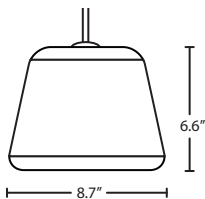

LAMP: 75W A19 120V, lamp not included.

LED: 9W Replaceable source, 120V, dimmable, 90+ CRI, 3000°K CCT, 800 lumens, 30,000 hours.

LOW WATTAGE LABELING: Incandescent fixture supplied with 16 watt relamp label

LOCATION: DAMP

For latest product information, scan QR code

CONNECTION	SHADE OPTIONS	LAMP OPTIONS	METAL FINISH	OPTIONS
Cord Fixture	PIC9CR Creme Sand	(blank) 75W A19 Incan	BR Bronze	L 15' cord
1JC 1 Lt. Dome	PIC9GD Gold Sand	LED 9W LED 120V, dimmable	SN Satin Nickel	LW Low wattage labeling
1JT 1 Lt. Flat	PIC9RD Red Sand			
	PIC9WH White Sand			

Cable Fixture
1KX 1 Lt. Dome

Stem Fixture
1TT 1 Lt. Flat

Multi light (pg. 11)
J For Multi light Canopy