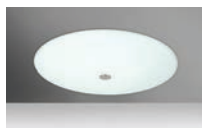

RENFRO 16 / 20
Flush mount
2 decors
Pg. 140