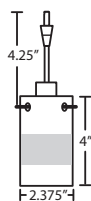

LAMP: 50W Shielded Flood 12V MR16, lamp included.

LED: 7W Replaceable 12V LED MR16 with backlight, dimmable, 90+ CRI, 3000°K CCT, 500 lumens, 25,000 hours, lamp included.

LOCATION: DRY