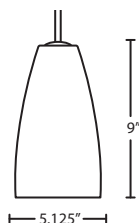

STD LAMP: 75W A19 120V, lamp not included.

LED: 9W Replaceable source, 120V, dimmable, 90+ CRI, 3000°K CCT, 800 lumens, 30,000 hours.