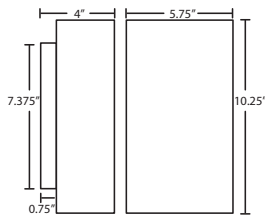

Dorian 10: #1189

STD. LAMP: 60W A19 120V, lamp not included, suitable for dimming.

LED: 8W source, 120V, CL dimmable, 90+ CRI, 3000°K CCT, 800 lumens, 30,000 hours.

LOW WATTAGE LABELING: Incandescent fixture supplied with 16 watt relamp

75°C supply wire required

LOCATION: DAMP

For latest product information, scan QR code