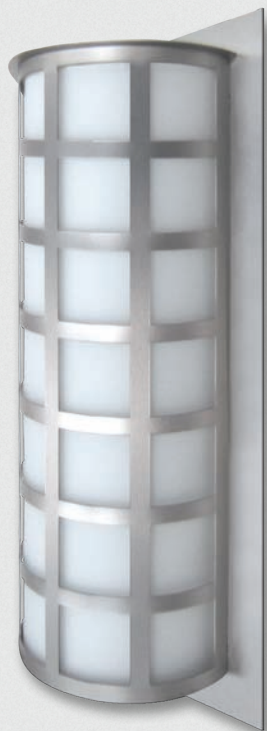

SCALA

Our Scala collection is built for outdoor use, but the handsome faceplate design allows it to be equally attractive indoors.

OUTDOOR METALWORKS

SATIN WHITE GLASS
SCALA 20