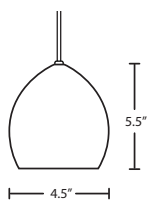

SPRITE

The compact sized Sprite is a modern and pleasing ovoid shape, with open bottom, that will fit seamlessly into any contemporary space.

1716BL
BLUE TWIST

LAMP: 50W Low-pressure Halogen 12V Bi-Pin GY6.35, lamp included.