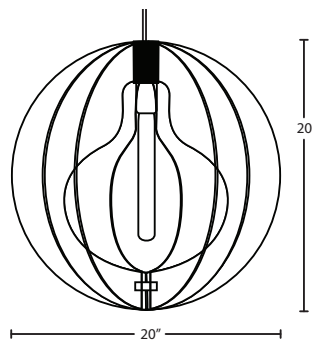

EDIL: 4W Replaceable LED Filament T9 lamp, CL dimmable. 80+ CRI, 320 lumens, 15,000 hours, lamp included.

LOCATION: DAMP

For latest product information, scan QR code

CONNECTION	SHADE OPTIONS	LAMP OPTIONS	METAL FINISH
Cord Fixtures	BENITOGL Globe, ClearAcrylic	EDIL 4W LED Filament	BR Bronze BK Black SN Satin Nickel
1JC 1 Lt. Dome			
1JT 1 Lt. Flat			

Multi light (pg. 11)
J For Multi light Canopy

Ex. 1JT-BENITOGL-LED-BK
Benito Pendant, Globe, Black Finish

Multi light Canopies Available, see page. 11