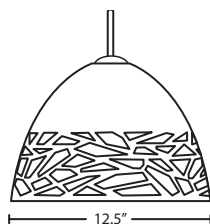

STD. LAMP: 60W A19 120V, lamp not included.

LED: 9W Replaceable source, CL dimmable, 90+ CRI, 3000°K CCT, 800 lumens, 30,000 hours.

LOW WATTAGE LABELING: Incandescent fixture supplied with 16 watt relamp label

LOCATION: DAMP

For latest product information, scan QR code