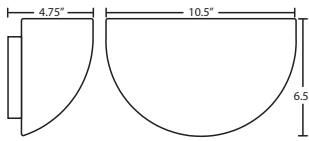

Handcrafted glass diffuser enclosed on top to conceal lamp if viewed from above.

STD LAMPS: A19 120V, lamp not included, suitable for dimming.

LED: 8W source, 120V, CL dimmable, 90+ CRI, 3000°K CCT, 800 lumens, 30,000 hours.

75°C supply wire required

LOCATION: WET

For latest product information, scan QR code

FIXTURE

235507 Opal Matte
235552 Marble

LAMP OPTIONS

(blank) 1x 75W A19 Incan
LED 1x 8W LED 120V, dimmable

Ex. 235552

1 Lt. Quatro 10 Sconce w/ Marble Glass, White Finish

CIRRUS

Lovely, contemporary Cirrus wall sconce features handcrafted Opal glass. Use indoors or out. Enclosed top conceals the light source.