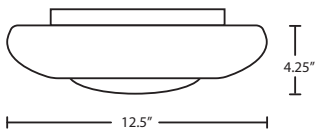

GLEEM 12 / 16

FLUSH MOUNT CEILING

The Gleem ceiling fixture collection is comprised of an Opal Glossy perimeter accented with dazzling clear crystals fused to the clear bottom center.

Gleem 12:

Gleem 16:

Handcrafted glass attaches with twist & lock bayonet action

STD LAMPS: 60W A19 120V, lamp not included.

LED: 17W or 28W integrated source, 120V, CL dimmable, 90+ CRI, 3000°K CCT, 50,000 hours.

LOCATION: DAMP

For latest product information, scan QR code

FIXTURE/DECOR	LAMP OPTIONS
GLEEM12CLC 12.5" Opal Glossy/Clear	(blank) 2x 60W A19 Incan LED 17W LED, 1200 lumens

FIXTURE/DECOR	LAMP OPTIONS
GLEEM16CLC 15.75" Opal Glossy/Clear	(blank) 3x 60W A19 Incan LED 28W LED, 2160 lumens

Ex. GLEEM12CLC
Gleem 12 Ceiling, Clear Glass, Satin Nickel Finish