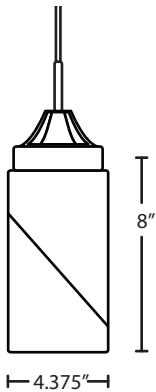

BLINKSM
TRANS. SMOKE/CLEAR

BLINKKCL
CLEAR

BLINKAM
TRANS. AMBER/CLEAR

BLINKBL
TRANS. BLUE/CLEAR

STD LAMP: 60W T10 120V, lamp not included.

EDI: 40W Edison lamp, lamp included.

EDIL: 4W Replaceable T-shape LED Filament lamp, CL dimmable, lamp included.