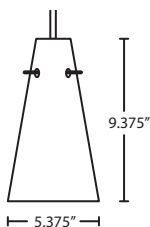

LAMP: 100W A19 120, lamp not included.

LED: 9W Replaceable source, 120V, dimmable, 90+ CRI, 3000°K CCT, 800 lumens, 30,000 hours.

LOW WATTAGE LABELING: Incandescent fixture supplied with 16 watt relamp label

LOCATION: DAMP

For latest product information, scan QR code

CONNECTION	SHADE OPTIONS	LAMP OPTIONS	METAL FINISH	OPTIONS
Cord Fixture	412407 Opal Matte	(blank) 100W A19 120V	BR Bronze	L 15' cord
1JC 1 Lt. Dome	412435 Chartreuse	LED 9W LED 120V, dimmable	SN Satin Nickel	LW Low wattage labeling
1JT 1 Lt. Flat	412480 Amber Matte			
	4124CM Cobalt Blue Matte			
	4124RM Ruby Matte			
	4124VM Vanilla Matte			
Cable Fixture				
1KX 1 Lt. Dome				
Stem Fixture				
1TT 1 Lt. Flat				

Multi light (pg. 11)
J For Multi light Canopy

Multilight Canopies Available, see page. 11

Ex. 1JT-412435-SN
Cierro Pendant w/ Chartreuse Glass, Satin Nickel Finish

BESALIGHTING.COM