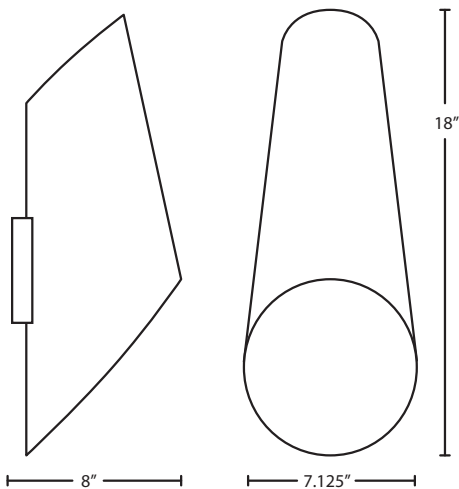

STD LAMP: 100W A19 120V, lamp not included.

LED: 8W source, dimmable. 80+ CRI, 3000°K CCT, 800 lumens, 30,000 hours.

LOCATION: DAMP

For latest product information, scan QR code

FIXTURE	LAMP OPTIONS
SOSA18GF Black/Inner Gold Foil	(blank) 100W A19 Incan
SOSA18SF White/Inner Silver Foil	LED 8W LED

Ex. SOSA18SF-LED
Sosa 18 Sconce, White/Inner Silver Foil Shade