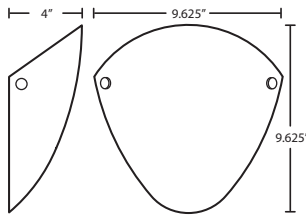

KAILEE

The graceful Kailee sconce has minimal hardware to show off the curved handcrafted glass.

ADA
COMPLIANT

701719
CARRERA

701707
OPAL MATTE

STD. LAMP: 60W E12 120V, lamp not included, suitable for dimming.