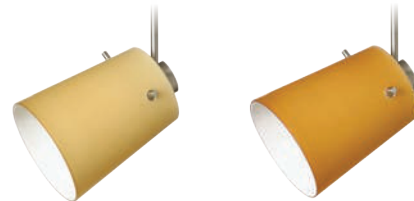

5118VM
VANILLA MATTE

511880
AMBER MATTE