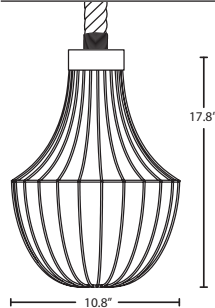

SULTANA

Our industrial styled Sultana pendants, employ a black aluminum bracket and artistic display of woven metal rods. The stylish hemp suspension plays to the creativity of the installation, allowing for knots, sways, loops, etc.

120V PENDANTS

*Shown with Edison Lamp (ED)

Sultana F:

STD. LAMP: 40W T10 120V, lamp not included.

EDI: 40W Edison S-style lamp, lamp included.

EDIL: 5W Replaceable LED Filament S-style lamp, dimmable, lamp included.

LOCATION: DAMP

Natural Hemp rope, length of 6' and 2" diameter

For latest product information, scan QR code

CONNECTION	SHADE OPTIONS	LAMP OPTIONS	METAL FINISH	OPTIONS
Pendant Fixtures	SULTANA-C Cylinder	(blank) 40W T10 Incan	BK Black	L 15' Rope
1JT Flat Canopy	SULTANA-F Flare	EDI 40W Edison		
3JW 3-Lt. 13" Round	SULTANA-G Globe	EDIL 5W LED Filament		

Ex. 1JT-SULTANA-C-BK
Sultana Cylinder Pendant,
Black Finish