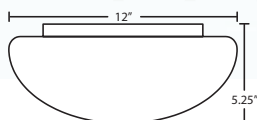

Bobbi 12: #9110