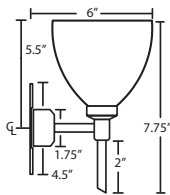

Sconce:

Vanity:

For latest product information, scan QR code

177907 OPAL MATTE 177919 CARRERA 1779HN HONEY 177918 AMBER CLOUD 1779HB HABANERO

177941 GARNET 1779MA MAGMA 1779CE CEYLON 177986 BLUE CLOUD

DOMI