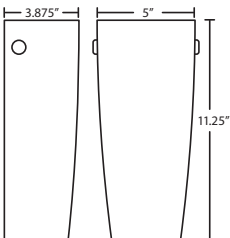

Open-ended handcrafted glass

STD. LAMP: 75W A19 120V, lamp not included, suitable for dimming.

LED: 8W source, 120V, CL dimmable, 90+ CRI, 3000°K CCT, 800 lumens, 30,000 hours.

LOW WATTAGE LABELING: Incandescent fixture supplied with 16 watt relamp

75°C supply wire required

LOCATION: DAMP

For latest product information, scan QR code

FIXTURE/DECOR	LAMP OPTIONS	METAL FINISH	OPTIONS
704107 Opal Matte	(blank) 75W A19 Incan	BK Black	LW Low
704180 Amber Matte	LED 8W LED 120V, dimmable	BR Bronze	Wattage
7041CM Cobalt Blue Matte		PN Polished Nickel	Labeling
7041RM Ruby Matte		SN Satin Nickel	
7041VM Vanilla Matte		WH White	

Ex. 704180-SN
Tomas Wall Sconce w/ Amber Matte Glass, Satin Nickel Finish