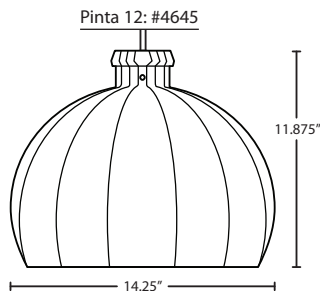

Pinta's unique optical lines are a sophisticated refinement to clear glass, where the lines visually play with the image of the exposed Light source.

464488
CLEAR

464588
CLEAR

Pinta 10: #4644

Pinta 12: #4645