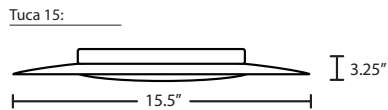

LED: 16W or 24W Integrated source, 120V, CL dimmable. 90+ CRI, 3000°K CCT, 50,000 hours.

LOCATION: DAMP

For latest product information, scan QR code

FIXTURES	LAMP OPTIONS
TUCA15GFC 15.75" Opal/Gold Foil	LED 16W LED, 1500 lumens
TUCA15SFC 15.75" Opal/Silver Foil	

FIXTURES	LAMP OPTIONS
TUCA19GFC 19.25" Opal/Gold Foil	LED 24W LED, 2500 lumens
TUCA19SFC 19.25" Opal/Silver Foil