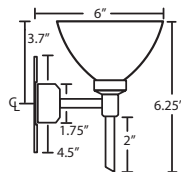

Sconce:

Vanity:

For latest product information, scan QR code