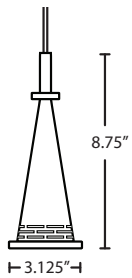

LED: 9W Replaceable 12V LED MR16, dimmable. 82+ CRI, 3000°K CCT, 670 lumens, 25,000 hours.

LOCATION: DRY

For latest product information, scan QR code

CONNECTION	SHADE OPTIONS	LAMP OPTIONS	METAL FINISH	OPTIONS
Cord Fixtures	PRINCECNBR Cone Bronze	LED 9W LED	BR Bronze	L 15' cord
1XC 1 Lt. Dome	PRINCECNSN Cone Satin Nickel		SN Satin Nickel	277 277V
1XT 1 Lt. Flat				DIM010 0-10V Dimming

Multi light
X For Multi light Canopy

Multi light Canopies Available, see page 77

Ex. 1XT-PRINCEYBR-LED-SN
Prince Cone Pendant, Bronze Shade, Bronze Finish