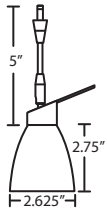

LAMP: 35W Shielded Flood 12V MR11, lamp included.

LED: 3W Replaceable source, dimmable, 90+ CRI, 3000°K CCT, 300 lumens, 30,000 hours, lamp included.

LOCATION: DRY