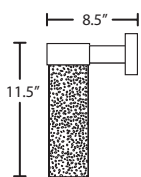

The Juni sconce is composed of a black aluminum bracket and glass cylinder, with an interesting bubble pattern blown randomly throughout the glass.

*Shown with LED lamping option

*Shown with White Finish (WH)

Juni 10:

Juni 16:

May be used in either upward or downward orientation in indoor applications, downward only for outdoor.

Wall mount only

LAMP: 60W T10 120V, lamp not included.

LED: 4W Replaceable 120V LED GU10, dimmable, 82+ CRI, 3000°K CCT, 240 lumens, 25,000 hours, lamp included.

EDI: 40W Edison S-style lamp, lamp included.

EDIL: 4W Replaceable T-shape LED Filament lamp, 120V, dimmable, lamp included.

LOCATION: WET

For latest product information, scan QR code

FIXTURE/DECOR

JUNI10BL-WALL	10" Blue Bubble
JUNI10CL-WALL	10" Clear Bubble
JUNI10GD-WALL	10" Gold Bubble
JUNI10LT-WALL	10" Latte Bubble
JUNI10MS-WALL	10" Moss Bubble
JUNI10PL-WALL	10" Plum Bubble
JUNI16BL-WALL	16" Blue Bubble
JUNI16CL-WALL	16" Clear Bubble
JUNI16GD-WALL	16" Gold Bubble
JUNI16LT-WALL	16" Latte Bubble
JUNI16MS-WALL	16" Moss Bubble
JUNI16PL-WALL	16" Plum Bubble

LAMP OPTIONS

(blank)	60W T10 Incan
LED	4W LED
EDI	40W Edison
EDIL	4W LED Filament

METAL FINISH

BK	Black
SL	Silver
WH	White

Ex. JUNI10GD-WALL-BK
Juni 10 Sconce w/ Gold Bubble Glass, Black Finish