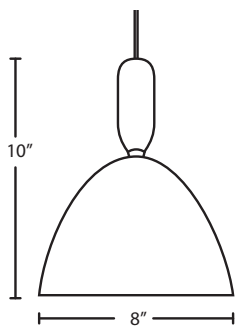

LED: 9W Replaceable 12V LED MR16, dimmable, 90+ CRI, 3000°K CCT, 525 lumens, 25,000 hours. Lamp included.

LOCATION: DRY

For latest product information, scan QR code

CONNECTION	SHADE OPTIONS	LAMP OPTIONS	METAL FINISH	OPTIONS
Quick-Connect	CREED Creed	LED 9W LED	BR Bronze	L 15' cord
XP Jack Only			SN Satin Nickel	277 277V
RXP Rail-Ready				DIM010 0-10V Dimming
1XP Flat Canopy				

Pendant Fixtures
1XC Dome Canopy
1XT Flat Canopy

Multi light
X For Multi light Canopy

Multi-light Canopies Available, see page 77

Ex. 1XT-CREED-LED-SN
Creed LED Pendant, Satin Nickel Finish