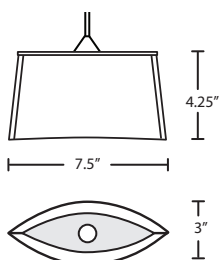

LAMP: 50W Low-pressure Halogen 12V Bi-Pin GY6.35, lamp included.

LED: 5W Replaceable 12V LED, dimmable, 90+ CRI, 3000°K CCT, 550 lumens, 25,000 hours. Lamp included.

LOCATION: DRY

For latest product information, scan QR code

CONNECTION	GLASS OPTIONS	LAMP OPTIONS	METAL FINISH	OPTIONS
Quick-Connect	6773MR Mirror	(blank) 50W Hal	BR Bronze	L 15' cord
XP Jack Only		LED 5W LED	SN Satin Nickel	277 277V
RXP Rail-Ready				DIM010 0-10V Dimming
1XP Flat Canopy				

Pendant Fixtures
1XC Dome Canopy
1XT Flat Canopy

Adjustable
1XA Flat Canopy

Multi light
X For Multi light Canopy

Multilight Canopies Available, see page. 77

Ex. 1XT-6773MR-SN
Groove Mini Pendant w/ Mirror-Frost Glass, Satin Nickel Finish