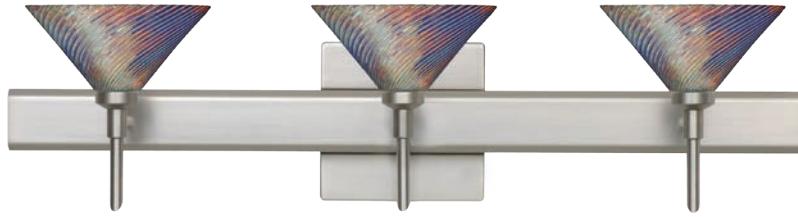

For latest product information, scan QR code

The Swirl features a wide cone-shaped glass, that demonstrates contemporary sensibilities.

3SW-550493-SN-SQ
DICRO SWIRL
**Shown with square canopy*

550493
DICRO SWIRL