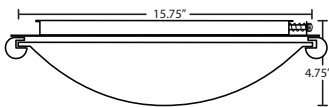

LOCATION: DAMP

For latest product information, scan QR code

GLASS OPTIONS	LAMP OPTIONS	METAL FINISH	OPTIONS
968207 11.875" White	(blank) 1x 100W A19 Incan	BR Bronze	LW Low
968252 11.875" Marble	LED 1x 11W LED 120V, dimmable	PN Polished Nickel	Wattage labeling
96825T 11.875" Stucco		SN Satin Nickel	
		WH White	

Trio 16: #9681