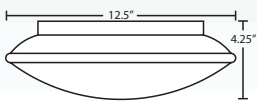

Sola 12: #9431