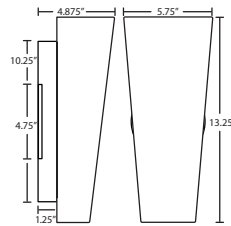

TINO 13 / 18

Contemporary Tino sconce features tapered vertical handcrafted glass.

2NW-780407-SL
OPAL MATTE

3NW-780552-SL
MARBLE

Tino 13: #7804

Tino 18: #7805

Closed-ended handcrafted glass

Wall-mount only