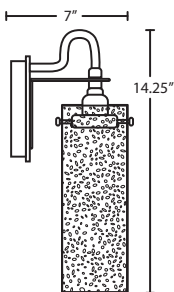

JUNI 10

The Juni 10 Vanity is a transitional bath design with transcolor glass cylinders, with an interesting bubble pattern blown randomly throughout the glass.

1WG: 5.9" L x 14.25" H x 7" D
2WG: 12.25" L x 14.25" H x 7" D
3WG: 20" L x 14.25" H x 7" D

STD. LAMP: 60W T10 120V,
lamp not included.

EDI: 40W Edison S-style, 120V,
lamp included.

EDIL: 7W Replaceable LED
Filament S-style lamp, 120V,
dimnable, lamp included.

LOCATION: DAMP

Scence:

Vanity:

For latest product
information, scan
QR code

FIXTURE	GLASS OPTIONS	LAMP OPTIONS	METAL FINISH
1WG Sconce	JUNI10BL Blue Bubble	(blank) 60W T10 Incan	BK Black
2WG 2-Light	JUNI10CL Clear Bubble	EDI 40W Edison	
3WG 3-Light	JUNI10GD Gold Bubble	EDIL 7W LED Filament	
	JUNI10LT Latte Bubble		
	JUNI10MS Moss Bubble		
	JUNI10PL Plum Bubble		

Ex. 2WG-JUNI10GD-BK
Juni 10 Vanity, Gold Bubble Glass,
Black Finish