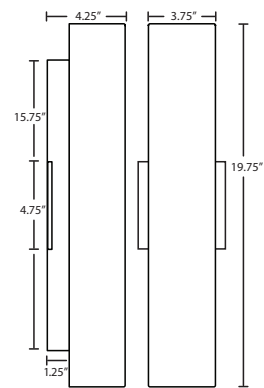

Baaz 20: #7860

Wall-mount only

STD. LAMP: 40W B10 120V, lamp not included, suitable for dimming.

LED: 5W source, 120V, CL dimmable, 90+ CRI, 3000°K CCT, 550 lumens, 30,000 hours, lamp included.

LOW WATTAGE LABELING: Incandescent fixture supplied with 16 watt relamp

75°C supply wire required

LOCATION: DAMP

For latest product information, scan QR code

FIXTURE/DECOR	LAMP OPTIONS	METAL FINISH	OPTIONS
770207 Opal Matte	(blank) 2x 40W B10 Incan LED 1x 5W LED 120V	BR Bronze PN Polished Nickel SN Satin Nickel	LW Low Wattage labeling

FIXTURE/DECOR	LAMP OPTIONS	METAL FINISH	OPTIONS
786007 Opal Matte	(blank) 3x 40W B10 Incan LED 2x 5W LED 120V	BR Bronze PN Polished Nickel SN Satin Nickel	LW Low Wattage labeling

Ex. 770207-SN

Baaz 16 Wall Sconce w/ Opal Matte Glass, Satin Nickel Finish