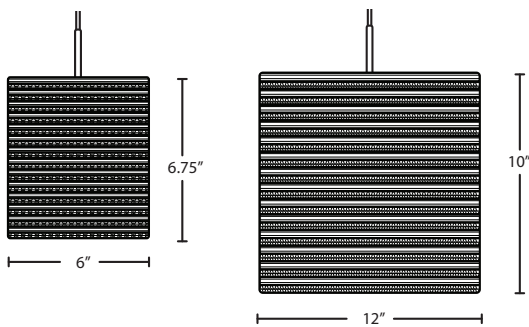

LED: 9W Replaceable source, dimmable, 90+ CRI, 3000°K CCT, 800 lumens, 30,000 hours.

LOW WATTAGE LABELING: Incandescent fixture supplied with 16 watt relamp label

LOCATION: DRY

Kirk 6:

For latest product information, scan QR code

Kirk 12:

CONNECTION	SHADE OPTIONS	LAMP OPTIONS	METAL FINISH	OPTIONS
Pendant Fixtures	KIRK6 6" Kirk	LED 9W LED 120V, dimmable	BR Bronze	L 15' cord
1JC Dome Canopy	KIRK12 12" Kirk		SN Satin Nickel	LW Low wattage labeling
1JT Flat Canopy				
1TT Flat Canopy				

Multi light (pg. 11)

J For Multi light Canopy

Multi-light Canopies Available, see page. 11

Ex. 1JT-KIRK12-LED-SN

Kirk 12 Pendant, Satin Nickel Finish