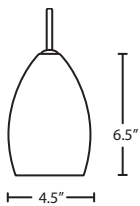

The compact sized Euka is a modern and pleasing teardrop shape, with open bottom, that will fit seamlessly into any contemporary space.

1720HN
HONEY

1720SK
SMOKE TWIST

1720BL
BLUE TWIST

LAMP: 60W A19 120V, lamp not included.