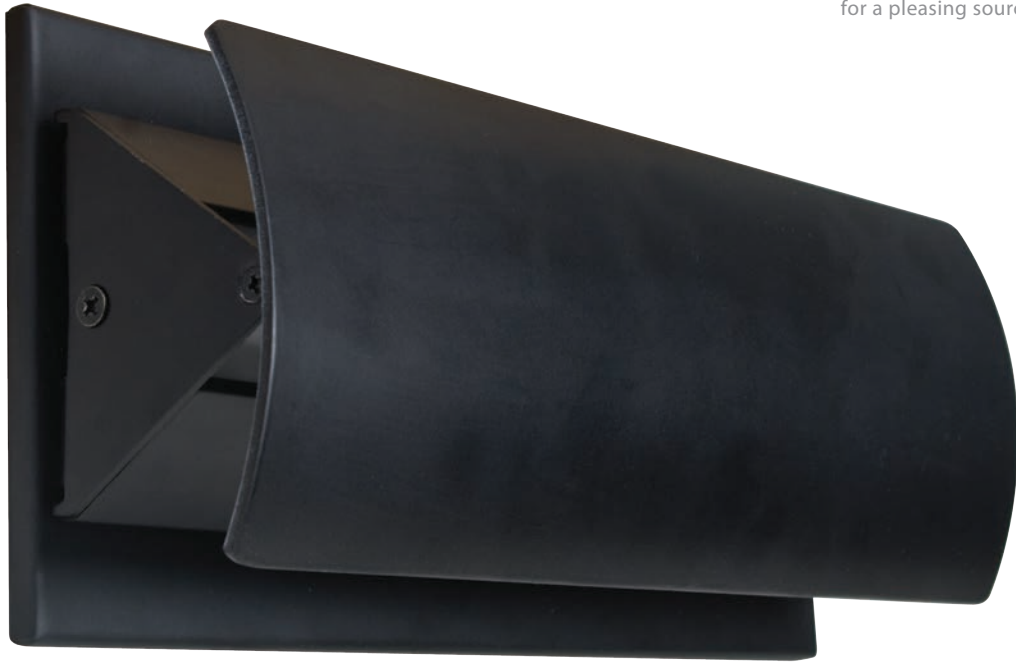

The Montour LED indoor sconce is composed of an aluminum faceplate designed to pivot onto the inside mounting plate, with an inner LED array applied to the concealed face. The pleasing play of adjustable indirect LED light onto the mounting surface makes for a pleasing source of illumination.

ADA
COMPLIANT

MONTOUR
BLACK