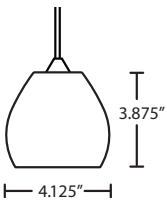

LAMP: 50W Low-pressure Halogen 12V Bi-Pin GY6.35, lamp included.

LED: 5W Replaceable 12V LED, dimmable, 90+ CRI, 3000°K CCT, 550 lumens, 25,000 hours. Lamp included.

LOCATION: DRY

For latest product information, scan QR code