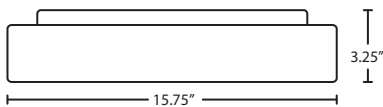

LOCATION: DAMP

For latest product information, scan QR code

Pella 16:

FIXTURE/DECOR

LAMP OPTIONS

- PELLA1307C** 12.5" Opal Matte
- PELLA13CHC** 12.5" Cherry
- PELLA130KC** 12.5" Oak
- PELLA13KRC** 12.5" Chalk