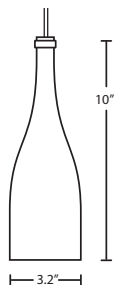

Botella 10: #1684

LAMP: 35W Low-pressure Halogen 12V Bi-Pin GY6.35, lamp included.

LED: 5W Replaceable 12V LED, dimmable, 90+ CRI, 3000°K CCT, 550 lumens, 25,000 hours. Lamp included.

LOCATION: DRY

For latest product information, scan QR code

CONNECTION	GLASS OPTIONS	LAMP OPTIONS	METAL FINISH	OPTIONS
Quick-Connect	1684AF 10" Amber-Frost	(blank) 35W Hal	BR Bronze	L 15' cord
XP Jack Only	1684BF 10" Blue-Frost	LED 5W LED	SN Satin Nickel	277 277V
RXP Rail-Ready	1684GF 10" Green-Frost			DIM010 0-10V Dimming
1XP Flat Canopy	1685AF 12" Amber-Frost			
	1685BF 12" Blue-Frost			
	1685GF 12" Green-Frost			

Pendant Fixtures
1XC Dome Canopy
1XT Flat Canopy

Multi light
X For Multi light Canopy

Multilight Canopies Available, see page.77

Ex. 1XT-1684AF-SN
Botella 10 Mini Pendant w/ 10" Amber-Frost Glass, Satin Nickel Finish