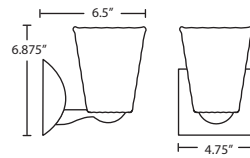

NICO 5

The Nico 5 Vanity is a contemporary bath design, employing a softly radiused housing and sparkling textured shades. Our Stone glass is a blown glass with an outer texture of coarse sandstone. Inspired by the elements of nature, the appearance of the surface resembles the beautiful cut patterning melting ice over a rock formation

2WZ: 14.5" L x 6.875" H x 6.5" D

3WZ: 22.4375" L x 6.875" H x 6.5" D

4WZ: 30.3125" L x 6.875" H x 6.5" D

STD. LAMP: 60W A19 120V, lamp not included.

LED: 9W Replaceable source, 120V, dimmable, 90+ CRI, 3000°K CCT, 800 lumens, 30,000 hours.

LOCATION: DAMP

Sconce: Vanity:

For latest product information, scan QR code

FIXTURE	GLASS OPTIONS	LAMP OPTIONS	METAL FINISH
1WZ Sconce	NICO5CL Clear Stone	(blank) 60W Incan	BR Bronze
2WZ 2-Light	NICO5GL Glitter Stone	LED 9W LED	CR Chrome
3WZ 3-Light			SN Satin Nickel
4WZ 4-Light			

Ex. 2WZ-NICO5CL-SN
Nico 5 Vanity, Clear Stone Glass, Satin Nickel Finish