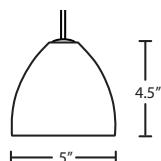

LAMP: 50W Low-pressure Halogen 12V Bi-Pin GY6.35, lamp included.

LED: 5W Replaceable 12V LED, dimmable, 90+ CRI, 3000°K CCT, 550 lumens, 25,000 hours. Lamp included.

LOCATION: DRY