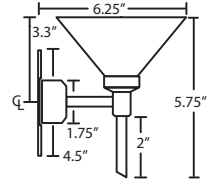

For latest product information, scan QR code

The Swirl features a wide cone-shaped glass, that demonstrates contemporary sensibilities.

3SW-550493-SN-SQ
DICRO SWIRL
**Shown with square canopy*

550493
DICRO SWIRL