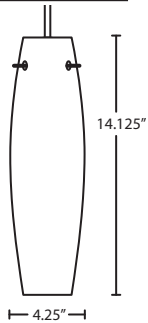

Suzi 14: #4897