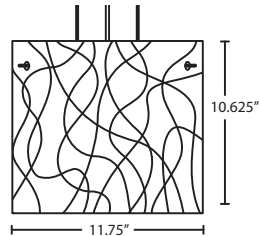

Lithium 12: LITH12

STD. LAMP: 100W A19 120V, lamp not included.

LED: 11W Replaceable source, CL dimmable, 90+ CRI, 3000°K CCT, 1100 lumens, 30,000 hours.

LOW WATTAGE LABELING: Incandescent fixture supplied with 16 watt relamp label

LOCATION: DAMP

Lithium 8:

For latest product information, scan QR code

Lithium 12:

CONNECTION	GLASS OPTIONS	LAMP OPTIONS	METAL FINISH	OPTIONS
3x Cable Fixtures	LITH8BL 8" Lithium Blue	(blank) 100W Incan	BR Bronze	L 15' cord
1KG Flat Canopy	LITH8OR 8" Lithium Orange	LED 11W LED	SN Satin Nickel	LW Low wattage labeling
Stem Fixture	LITH8RD 8" Lithium Red			
1TT Flat Canopy	LITH8PL 8" Lithium Purple			
	LITH8CR 8" Lithium Creme			

CONNECTION	GLASS OPTIONS	LAMP OPTIONS	METAL FINISH	OPTIONS
3x Cable Fixtures	LITH12BL 12" Lithium Blue	(blank) 100W Incan	BR Bronze	L 15' cord
1KG Flat Canopy	LITH12OR 12" Lithium Orange	LED 11W LED	SN Satin Nickel	LW Low wattage labeling
Stem Fixture	LITH12RD 12" Lithium Red			
1TT Flat Canopy	LITH12PL 12" Lithium Purple			
	LITH12CR 12" Lithium Creme			

Ex. 1KG-LITHIUM12BL-LED-SN
Lithium 12 LED Pendant, Lithium Blue Shade, Satin Nickel Finish