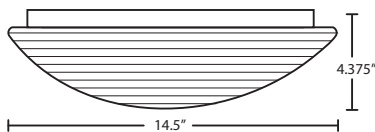

Handcrafted glass attaches with twist & lock bayonet action.

STD LAMPS: 60W A19 Clear 120V, *lamps not included, suitable for dimming*

LED: 28W integrated source, 120V, CL dimmable, 90+ CRI, 3000°K CCT, 50,000 hours.

LOW WATTAGE LABELING: Incandescent fixture supplied with 16 watt relamp label

90°C supply wire required

LOCATION: DAMP

For latest product information, scan QR code

FIXTURE/DECOR	LAMP OPTIONS	OPTIONS
9116GLC 14.5" Dia.	(blank) 3x 60W A19 Clear Incan LED 28W LED, 2160 lumens	LW Low Wattage labeling

Ex. 9116GLC
Glitter 15 Ceiling w/ Glitter Glass