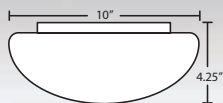

Bobbi 10: #9111