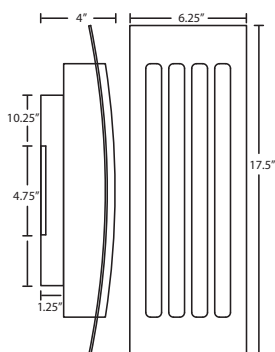

Wall-mount only

Sail features decorative faceplate and aluminum fitter

STD LAMPS: 40W Medium-base B10 120V, *lamp not included, suitable for dimming.*

EDIL: 5W Replaceable LED Filament lamp, dimmable, *lamp included. (For Bubble only)*

75°C supply wire required

LOCATION: WET

For latest product information, scan QR code

FIXTURE	LAMP OPTIONS	METAL FINISH
SAIL17BB Bubble glass w/ decorative faceplate	(blank) 2x 40W B10 Incan EDIL 2x 5W LED Filament (For Bubble Only)	BR Bronze BK Black SL Silver
SAIL17SW Opal glass w/ decorative faceplate		
SAIL17SM Smoke Bubble glass w/ decorative faceplate		

Ex. SAIL17SW-BR
Sail 17 Sconce w/ Opal Glass with Bronze Faceplate,