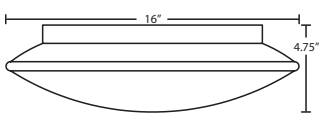

Sola 16: #9430