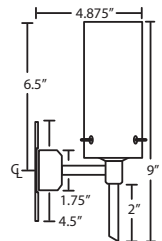

440307
OPAL MATTE

*Shown with square canopy

FIXTURE	GLASS OPTIONS	METAL FINISH	METAL FINISH	OPTIONS
1SW Sconce	440307 Opal Matte	(blank) 40W G9 Hal	BR Bronze	SQ Square Canopy
2SW 2 Light Vanity		LED 5W LED 120V, dimmable	CR Chrome	
3SW 3 Light Vanity			SN Satin Nickel	
4SW 4 Light Vanity				

* Please refer to pg. 226 to view sconce/vanity options

* LED is replaceable source, 90+ CRI, 3000°K CCT, 450 lumens, 25,000 hours.

Ex. 3SW-440307-SN
Copa 3 3-Light Vanity w/ Opal Matte Glass, Satin Nickel Finish

Sconce:

Vanity:

For latest product information, scan QR code