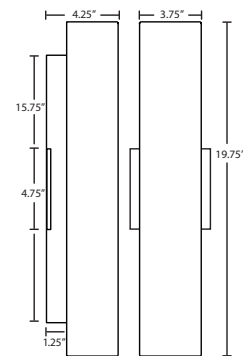

Baaz 20: #7860

Closed-ended handcrafted glass

Wall-mount only

STD LAMPS: 40W Medium-base B10 120V, lamp not included, suitable for dimming.

LED: 5W source, 120V, CL dimmable, 90+ CRI, 3000°K CCT, 550 lumens, 30,000 hours.

75°C supply wire required

LOCATION: WET

For latest product information, scan QR code

FIXTURE	DECOR	LAMP OPTIONS	METAL FINISH
2NW 15.75" H	770207 Opal Matte	(blank) 2x 40W B10 Incan LED 1x 5W LED 120V	BR Bronze BK Black SL Silver

FIXTURE	DECOR	LAMP OPTIONS	METAL FINISH
3NW 19.75" H	786007 Opal Matte	(blank) 3x 40W B10 Incan LED 2x 5W LED 120V	BR Bronze BK Black SL Silver

Ex. 3NW-786007-SL
3 Lt. Baaz 18 Sconce w/ Opal Matte Glass, Silver Finish