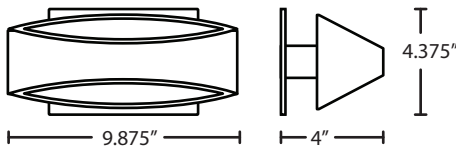

FIXTURE	LAMP OPTIONS	METAL FINISH	OPTIONS
ARC Arc	LED 6W LED	BK Black WH White	277 277V DIM010 0-10 Dimming

Ex. ARC-LED-BK
Arc Sconce, Black Finish

LED: 6W Integrated source, dimmable. 90+ CRI, 3000°K CCT, 600 lumens, 30,000 hours.

LOCATION: DAMP

For latest product information, scan QR code