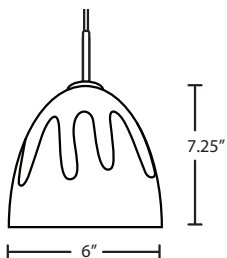

STD. LAMP: 60W T10 120V, lamp not included.

EDIL: 8W Replaceable LED Filament A19 lamp, CL dimmable, 90+ CRI, 800 lumens, 25,000 hours, lamp included.

LOW WATTAGE LABELING: Incandescent fixture supplied with 16 watt relamp label

LOCATION: DAMP

For latest product information, scan QR code

CONNECTION	SHADE OPTIONS	LAMP OPTIONS	METAL FINISH	OPTIONS
Pendant Fixtures	PHAN6CL Clear	(blank) 60W T10	BR Bronze	L 15' cord
1JC Dome Canopy	PHAN6SC Smoke/Clear	EDIL 8W LED	SN Satin Nickel	LW Low wattage labeling
1JT Flat Canopy	PHAN6WC White/Clear	Filament		

Stem Fixtures
1TT Flat Canopy

Multi light (pg. 11)
J For Multi light Canopy

Multi light Canopies Available, see page. 11

Ex. 1JT-PHAN6SC-SN
Phantom 6 Pendant, Smoke/Clear Shade, Satin Nickel Finish