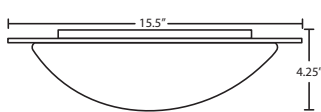

Ring 15: #9771