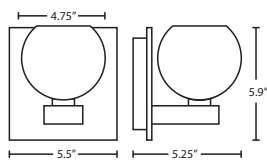

BOCA

The Boca Vanity is comprised of an appealing globe-shaped clear or bubble-patterned solid glass, accented by an inner frosted tube to diffuse the light source. The wood backplate can be ordered separately to provide warmth to the overall appearance.

2WF-BOCABB-BR
CLEAR BUBBLE

STD LAMPS: 40W G9 Halogen, lamp included, suitable for dimming

LED: 3W Replaceable source, 120V, dimmable, 90+ CRI, 300 lumens, 3000°K CCT, 30,000 hours.

LOCATION: DAMP

For latest product information, scan QR code

FIXTURE	GLASS OPTIONS	LAMP OPTIONS	METAL FINISH
1WF Sconce	BOCABB Clear Bubble	(blank) 40W G9 Hal	BR Bronze
2WF 2-Light	BOACL Clear	LED 3W LED	SN Satin Nickel
3WF 3-Light			
4WF 4-Light			

Ex. 2WF-BOCABB-SN
Boca 2-Light Vanity, Clear Bubble, Satin Nickel

WOOD BACKPLATE ACCESSORY - WEATHERED WOOD OR EBONY

S1003-WW or EB	1 Light Wood Plate, Weathered Wood (WW) or Ebony (EB)
S1004-WW or EB	2 Light Wood Plate, Weathered Wood (WW) or Ebony (EB)
S1005-WW or EB	3 Light Wood Plate, Weathered Wood (WW) or Ebony (EB)
S1006-WW or EB	4 Light Wood Plate, Weathered Wood (WW) or Ebony (EB)