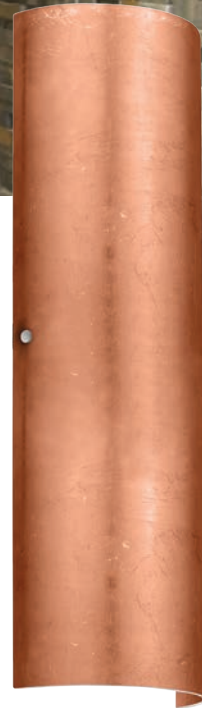

8194CF-SN
COPPER FOIL

STD. LAMP: 75W A19 120V, lamp not included, suitable for dimming.

LED: 8W source, 120V, CL dimmable, 90+ CRI, 3000°K CCT, 800 lumens, 30,000 hours. (For Torre 14 & Torre 18)

LED: 11W source, 120V, CL dimmable, 90+ CRI, 3000°K CCT, 1100 lumens, 30,000 hours. (For Torre 22)

LOW WATTAGE LABELING: Incandescent fixture supplied with 16 watt relamp

75°C supply wire required

LOCATION: DAMP

Torre 14 Wall #8192:

FIXTURE/DECOR	LAMP OPTIONS	METAL FINISH	OPTIONS
819207 White	(blank) 75W A19 Incan	BK Black	LW Low Wattage labeling
8192CF Copper Foil	LED 8W LED 120V, dimmable	BR Bronze	
8192CH Cherry		PN Polished Nickel	
8192GF Gold Foil		SN Satin Nickel	
8192KR Chalk		WH White	
8192OK Oak			
8192SF Silver Foil			
8192TN Titan			

For latest product information, scan QR code