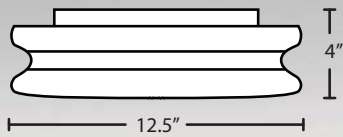

AURA 12 / 16

FLUSH MOUNT CEILING

Our Aura opal Flush mount is a low profile contemporary design, composed of an interestingly radiused blown opal glass shade which can suit any classic or modern decor.

Aura 12:

LED: 17W or 28W integrated source, 120V, CL dimmable, 90+ CRI, 3000°K CCT, 50,000 hours.

LOCATION: DAMP

For latest product information, scan QR code

FIXTURE OPTIONS	LAMP OPTIONS
AURA1207C 12.5" Opal Matte	LED 17W LED, 1200 lumens

FIXTURE OPTIONS	LAMP OPTIONS
AURA1607C 16" Opal Matte	LED 28W LED, 2160 lumens

Ex. AURA1207C-LED
Aura 12 Ceiling, Opal Matte Shade