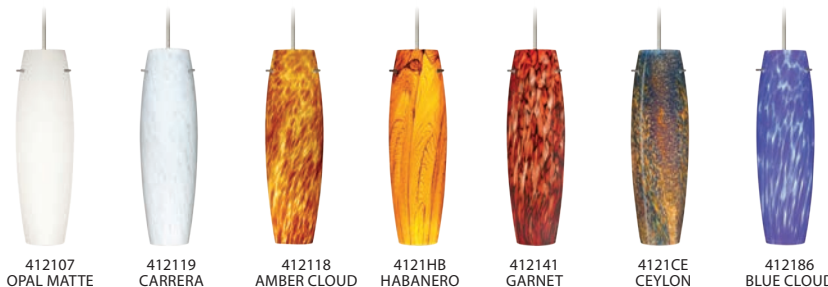

412107 OPAL MATTE   412119 CARRERA   412118 AMBER CLOUD   4121HB HABANERO   412141 GARNET   4121CE CEYLON   412186 BLUE CLOUD

LOW WATTAGE LABELING: Incandescent fixture supplied with 16 watt relamp label

LOCATION: DAMP

For latest product information, scan QR code

CONNECTION	SHADE OPTIONS	LAMP OPTIONS	METAL FINISH	OPTIONS
Cord Fixture	412107 Opal Matte	(blank) 40W B10 Cand	BR Bronze	L 15' cord
1BC 1 Lt. Dome	412118 Amber Cloud	MED 40W B10 Med	SN Satin Nickel	LW Low wattage labeling
1BT 1 Lt. Flat	412119 Carrera	HAL 40W G9 Halogen		
	412141 Garnet	LED 5W LED 120V, dimmable		
	412186 Blue Cloud			
Stern Fixture	4121CE Ceylon			
1TT 1 Lt. Flat	4121HB Habanero			
	4121MA Magma			

Multi light (pg. 11)
B For Multi light Canopy

Multilight Canopies Available, see page. 11

Ex. 1BT-4121MA-SN
Tu Tu Pendant w/ Magma Glass, Satin Nickel Finish

PERA 9

The Pera 9 is a curvy bell-bottomed shape, that fits nicely into any contemporary design.