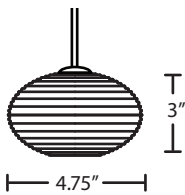

LAMP: 50W Low-pressure Halogen 12V Bi-Pin GY6.35, lamp included.

LED: 5W Replaceable 12V LED, dimmable, 90+ CRI, 3000°K CCT, 550 lumens, 25,000 hours. Lamp included.

LOCATION: DRY

For latest product information, scan QR code