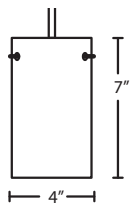

LAMP: 40W B10 or 50W Xenon E12 (candelabra-base) 120V, lamp not included.

MED: 40W Medium base, 120V, lamp not included.

HALOGEN: 40W G9 Lamp 120V, lamp included.

LED: 5W Replaceable source, 120V, dimmable, 90+ CRI, 3000°K CCT, 1400 lumens, 25,000 hours, lamp included.

LOW WATTAGE LABELING: Incandescent fixture supplied with 16 watt relamp label

LOCATION: DAMP

For latest product information, scan QR code