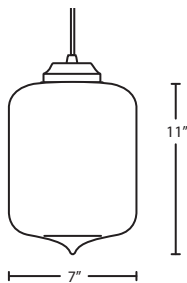

LAMP: 60W T10 120V, lamp not included.

EDI: 40W Edison lamp, lamp included.

EDIL: 4W Replaceable T-shape LED filament lamp, 120V, CL dimmable, lamp included.

LOW WATTAGE LABELING: Incandescent fixture supplied with 16 watt relamp label

LOCATION: DAMP

For latest product information, scan QR code