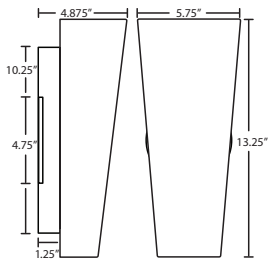

Ex. 1WZ-SPEZZA-SN
Spezza Sconce w/ Wireform Shade, Satin Nickel Finish

TINO 13 / 18

Contemporary Tino sconce features tapered vertical handcrafted glass.

OPAL MATTE

MARBLE

Tino 13: #7804

Closed-ended handcrafted glass
Wall-mount only