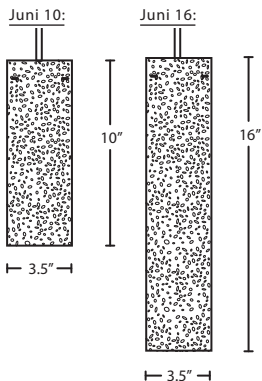

JUNI16CL
CLEAR BUBBLE

JUNI10MS
MOSS BUBBLE

GOLD BUBBLE

LATTE BUBBLE

BLUE BUBBLE

PLUM BUBBLE

STD LAMP: 60W T10 120V, lamp not included.

EDI: 40W Edison S-style lamp, lamp included.