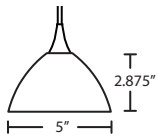

LAMP: 50W Low-pressure Halogen 12V Bi-Pin GY6.35, lamp included.

LED: 3W Replaceable 12V LED, dimmable, 90+ CRI, 3000°K CCT, 300 lumens, 25,000 hours. Lamp included.

LOCATION: DRY