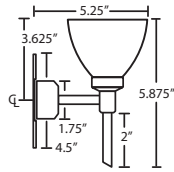

Sconce:

For latest product information, scan QR code

Vanity:

CHOICE COLLECTION

SCONCES & VANITIES

DIVI

3SW-185819-SN
CARRERA

Sconce: