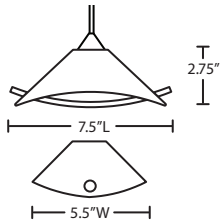

Multilight Canopies Available, see page 77

HOPPI

The Hoppi pendant features a wide cone-shaped glass, that demonstrates contemporary sensibilities.

12V MINI PENDANTS

181304
MARBLE/CLEAR

Asymmetric glass design