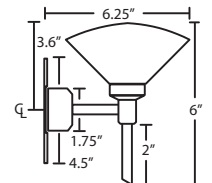

Sconce:

For latest product information, scan QR code

Vanity:

The Hoppi features a wide cone-shaped glass, that demonstrates contemporary sensibilities.

3SW-191352-SN-SQ
MARBLE

*Shown with square canopy

181304
MARBLE/CLEAR