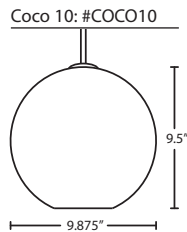

COCO 8 / 10 / 12 / 14

120V PENDANTS

The globe-shaped Coco is a blown glass with a neutral decor and classic shape that blends into virtually all designs. Ideally suited for multi light applications employing the various decors and sizes.

STD LAMP: 60W A19 120V, lamp not included.

LED: 9W Replaceable source, 120V, dimmable, 90+ CRI, 3000°K CCT, 800 lumens, 30,000 hours.

LOW WATTAGE LABELING: Incandescent fixture supplied with 16 watt relamp label

LOCATION: DAMP

For latest product information, scan QR code

CONNECTION	SHADE OPTIONS	LAMP OPTIONS	METAL FINISH	OPTIONS
Cord Fixture	COC0807 8" Opal Matte	(blank) 60W A19 Incan	BR Bronze	L 15' cord
1JC 1 Lt. Dome	COC0819 8" Carrera	LED 9W LED 120V, dimmable	SN Satin Nickel	LW Low wattage labeling
1JT 1 Lt. Flat	COC0860 8" Cocoon			
Stem Fixture	COC01007 10" Opal Matte			
1TT 1 Lt. Flat	COC01019 10" Carrera			
	COC01060 10" Cocoon			
	COC01207 12" Opal Matte			
	COC01219 12" Carrera			
Multi light (pg. 11)	COC01260 12" Cocoon			
J For Multi light Canopy	COC01407 14" Opal Matte			
	COC01419 14" Carrera			
	COC01460 14" Cocoon			

Ex. 1JC-COCO819-SN
Coco 8 Pendant w/ Carrera Shade, Satin Nickel Finish