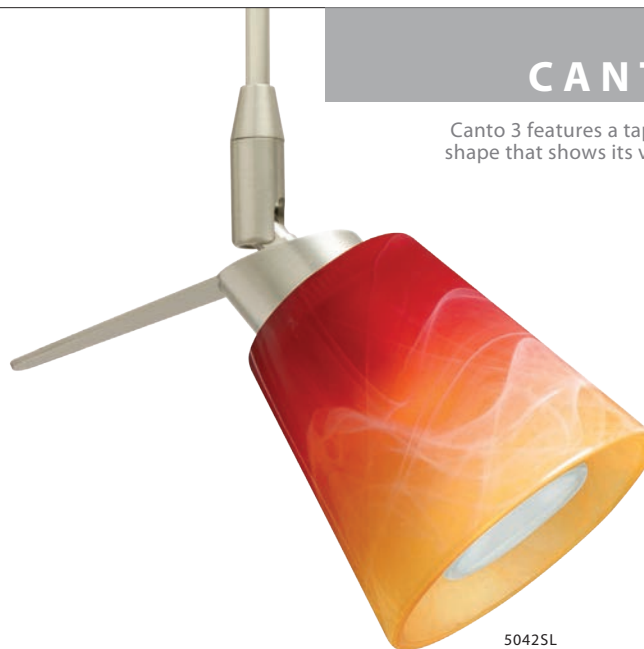

5042SL
SOLARE

LAMP: 35W Shielded Flood 12V MR11, lamp included.

LED: 3W Replaceable source, dimmable, 90+ CRI, 3000°K CCT, 300 lumens, 30,000 hours, lamp included.

LOCATION: DRY

For latest product information, scan QR code

QUICK-CONNECT -	SHADE OPTIONS -	LAMP OPTIONS -	STEM OPTIONS -	METAL FINISH
SP Jack Only	504280 Amber Matte	(blank) 35W Hal MR11	(blank) Standard	BR Bronze
RSP Rail-Ready	5042GY Bicolor Green/Yellow	LED 3W LED	06 6"	SN Satin Nickel
1SP 1 Lt Flat	50420P Bicolor Orange/Pina		12 12"	
	5042SL Solare		18 18"	
	5042VM Vanilla Matte			

* Quick-Connect Canopy information and options: pg. 123

Ex. 1SP-5042SL-SN

Canto 3 Spotlight w/ Solare Shade, Satin Nickel Finish