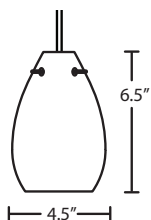

LAMP: 50W Low-pressure Halogen
12V Bi-Pin GY6.35, lamp included.

LED: 5W Replaceable 12V LED,
dimnable, 90+ CRI, 3000°K CCT,
550 lumens, 25,000 hours. Lamp
included.

LOCATION: DRY

For latest product
information, scan
QR code

CONNECTION	GLASS OPTIONS	LAMP OPTIONS	METAL FINISH	OPTIONS
Quick-Connect	171307 Opal Matte	(blank) 50W Hal	BR Bronze	L 15' cord
XP Jack Only	171318 Amber Cloud	LED 5W LED	SN Satin Nickel	277 277V
RXP Rail-Ready	171319 Carrera			DIM010 0-10V
1XP Flat Canopy	171341 Garnet			Dimming
	171380 Amber Matte			
Pendant Fixtures	171386 Blue Cloud			
1XC Dome Canopy	1713CE Ceylon			
1XT Flat Canopy	1713HB Habanero			
	1713HN Honey			
	1713MA Magma			
Multi light	1713MG Marble Grigio			
X For Multi light Canopy	1713VM Vanilla Matte			

Ex. 1XT-1713HN-SN
Pera 6 Mini Pendant w/ Honey Glass,
Satin Nickel Finish

Multilight Canopies Available,
see page. 77