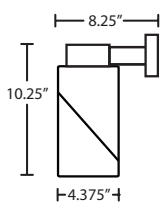

May be used in either upward or downward orientation in indoor applications, downward only for outdoor.

Wall mount only

LAMP: 60W T10 120V, lamp not included.

EDI: 40W Edison S-style lamp, lamp included.

EDIL: 4W Replaceable LED Filament T-shape lamp, 120V, dimmable, lamp included.

LED: 4W Replaceable 120V LED GU10, dimmable, 82+ CRI, 3000°K CCT, 240 lumens, 25,000 hours, lamp included.

LOCATION: WET

For latest product information, scan QR code

FIXTURE/DECOR	LAMP OPTIONS	METAL FINISH
BLINKAM-WALL Amber/Clear	(blank) 60W T10 Incan	BK Black
BLINKBL-WALL Blue/Clear	EDI 40W Edison	SL Silver
BLINKCL-WALL Clear	EDIL 5W LED Filament	WH White
BLINKSM-WALL Smoke/Clear	LED 4W LED	

Ex. BLINKAM-WALL-BK
Blink Sconce w/ Smoke/Clear Glass, Black Finish