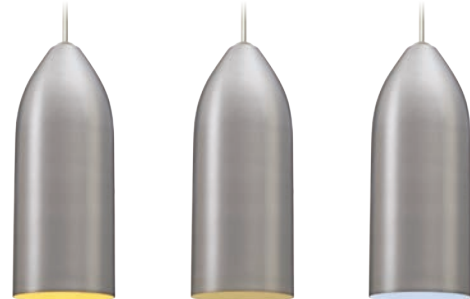

LINDGD
GOLD

LINDCN
CINNAMON

LINDCY
CYAN

STD LAMP: 60W A19 120V, lamp not included.

LED: 9W Replaceable source, CL dimmable, 90+ CRI, 3000°K CCT, 800 lumens, 30,000 hours.

LOW WATTAGE LABELING: Incandescent fixture supplied with 16 watt relamp label

LOCATION: DAMP

For latest product information, scan QR code

CONNECTION	SHADE OPTIONS	LAMP OPTIONS	METAL FINISH	OPTIONS
Pendant Fixtures 1JC Dome Canopy 1JT Flat Canopy	LINDAQ Aqua LINDCN Cinnamon LINDCY Cyan LINDGD Gold LINDWH White	(Blank) 60W A19 120V LED 9W LED 120V, dimmable	BR Bronze SN Satin Nickel	L 15' cord LW Low wattage labeling

Multi light (pg. 11)
J For Multi light Canopy

Multilight Canopies Available, see page. 11

Ex. 1JT-LINDAQ-SN
Lindy Pendant, Aqua, Satin Nickel Finish