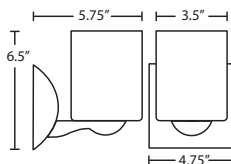

STD. LAMP: 60W A19 120V, lamp not included, suitable for dimming.

LED: 9W Replaceable source, 120V, dimmable, 90+ CRI, 3000°K CCT, 800 lumens, 30,000 hours.

LOCATION: DAMP

Sconce:

For latest product information, scan QR code

Vanity:

FIXTURE	GLASS OPTIONS	LAMPING OPTIONS	METAL FINISH
1WZ Sconce	449807 Opal Matte	(blank) 60W A19 Incan	BR Bronze
2WZ 2 Light		LED 9W LED 120V, dimmable	CR Chrome
3WZ 3 Light			SN Satin Nickel
4WZ 4 Light			

Ex. 3WZ-449807-SN
Rise 3-Light Vanity w/ Opal Matte Glass, Satin Nickel Finish