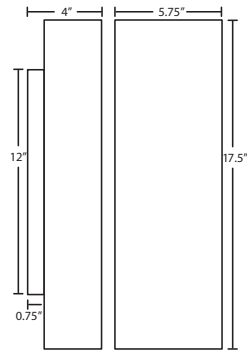

Dorian 17: #1190

FIXTURE/DECOR	LAMP OPTIONS	OPTIONS
118907 Opal Matte	(blank) 1x 60W A19 Incan	LW Low Wattage labeling
118952 Marble	LED 1x 8W LED 120V, dimmable	

FIXTURE/DECOR	LAMP OPTIONS	OPTIONS
119007 Opal Matte	(blank) 2x 60W A19 Incan	LW Low Wattage labeling
119052 Marble	LED 2x 8W LED 120V, dimmable	

Ex. 119007
Dorian 17 Wall Sconce w/ Opal Matte Glass