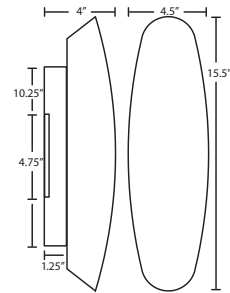

Aero 16: #2728

STD. LAMP: 60W A15 120V, lamp not included, suitable for dimming.

LED: 5W source, 120V, CL dimmable, 90+ CRI, 3000°K CCT, 550 lumens, 30,000 hours, lamp included.

LOW WATTAGE LABELING: Incandescent fixture supplied with 16 watt relamp

75°C supply wire required

LOCATION: DAMP

For latest product information, scan QR code