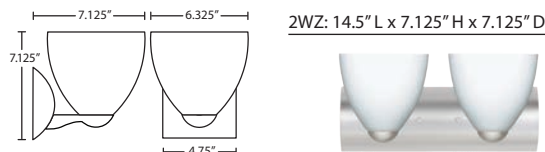

LOCATION: DAMP

Sconce: Vanity:

For latest product information, scan QR code

2WZ: 14.5" L x 7.125" H x 7.125" D

3WZ: 22.4375" L x 7.125" H x 7.125" D

4WZ: 30.3125" L x 7.125" H x 7.125" D

FIXTURE	-	GLASS OPTIONS	-	LAMPING OPTIONS	-	METAL FINISH	-	OPTIONS
1WZ	Sconce	757207	Opal Matte	(blank)	60W A15 or A19	BR	Bronze	LW Low Wattage
2WZ	2 Light	757218	Amber Cloud	LED	9W LED 120V,	CR	Chrome	labeling
3WZ	3 Light	757219	Carrera		dimmable	SN	Satin Nickel	
4WZ	4 Light	757241	Garnet					
		757280	Amber Matte					
		757286	Blue Cloud					
		7572CE	Ceylon					
		7572HB	Habanero					
		7572HN	Honey					
		7572HV	Halva					
		7572MG	Marble Grigio					