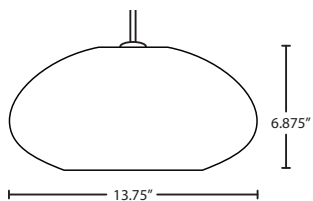

LAMP: 75W A19 120V, lamp not included

LED: 9W Replaceable source, dimmable, 90+ CRI, 3000°K CCT, 800 lumens, 30,000 hours.

LOW WATTAGE LABELING: Incandescent fixture supplied with 16 watt relamp label

LOCATION: DAMP

For latest product information, scan QR code

CONNECTION	SHADE OPTIONS	LAMP OPTIONS	METAL FINISH	OPTIONS
Cord Fixture	4345GF Gold Foil	(blank) 75W A19 120V	BR Bronze	L 15' cord
1JC 1 Lt. Dome	4345SF Silver Foil	LED 9W LED 120V, dimmable	SN Satin Nickel	LW Low wattage labeling
1JT 1 Lt. Flat				
Cable Fixture				
1KX 1 Lt. Dome				
Stem Fixture				
1TT 1 Lt. Flat				

Ex. 1JT-4345GF-SN
Brio 14 Pendant w/ Gold Foil Glass, Satin Nickel Finish

Multi light (pg. 11)
J For Multi light Canopy