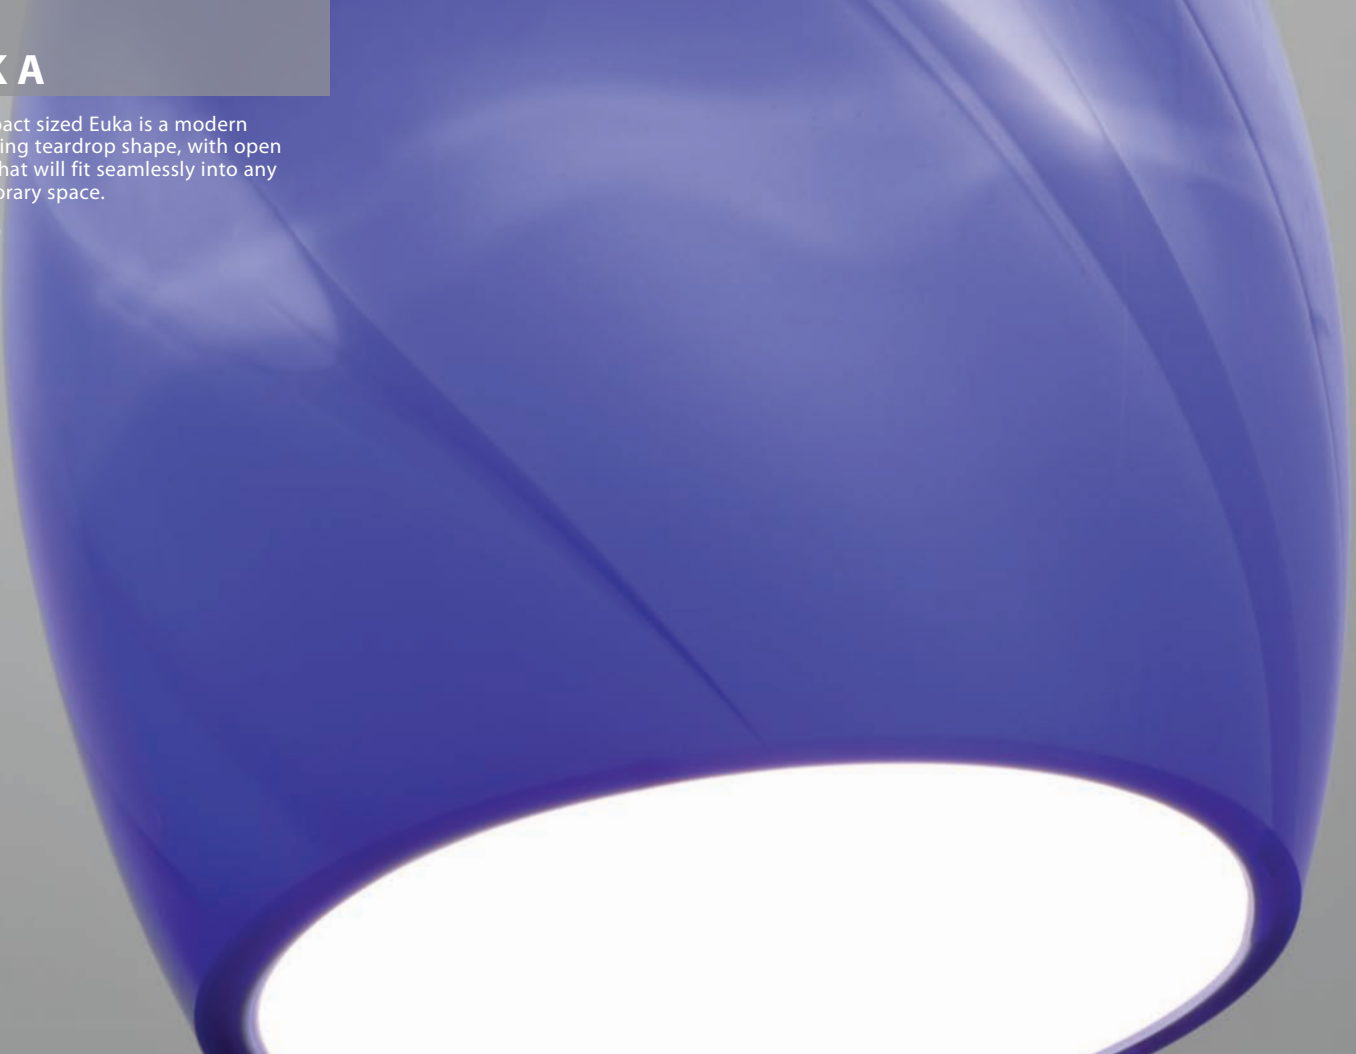

The compact sized Euka is a modern and pleasing teardrop shape, with open bottom, that will fit seamlessly into any contemporary space.

1720HN
HONEY

1720SK
SMOKE TWIST

1720BL
BLUE TWIST

LAMP: 60W A19 120V, lamp not included.