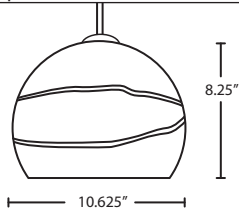

SMOKE/CLEAR

CLEAR

SMOKE

Spirit 8:

Spirit 10:

STD. LAMP: 60W A19 120V, lamp not included.

EDI: 40W Edison A-style lamp, lamp included.

EDIL: 8W Replaceable LED Filament A19 lamp, CL dimmable, 90+ CRI, 800 lumens, 25,000 hours, lamp included.