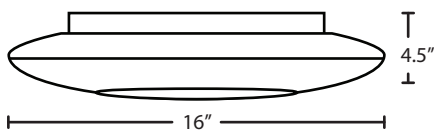

LED: 16W or 24W Integrated source, 120V, CL dimmable. 90+ CRI, 3000°K CCT, 50,000 hours.

LOCATION: DAMP

For latest product information, scan QR code

FIXTURE OPTIONS

VIVA13C 13" Opal/Clear

LAMP OPTIONS

LED 16W LED
1500 lumens

FIXTURE OPTIONS

VIVA16C 16" Opal/Clear

LAMP OPTIONS

LED 24W LED
2500 lumens

Ex. VIVA13C-LED

Viva 13 Ceiling, Opal/Clear Shade,