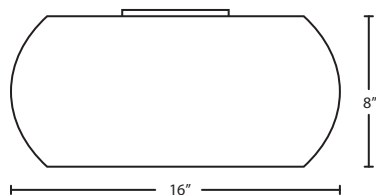

STD. LAMP: 60W A19 120V,
lamp not included.

28W integrated source, 120V,
CL dimmable, 90+ CRI, 3000°K
CCT, 50,000 hours.

LOCATION: DAMP

For latest product
information, scan
QR code

FIXTURE	SHADE OPTIONS	LAMP OPTIONS	METAL FINISH
1KM Flat Canopy	POGOGG Gold/Inner Gold Foil POGOGF Black/Inner Gold Foil POGOSF White/Inner Silver Foil POGOSS Silver/Inner Silver Foil	(blank) 3x 60W Incan LED 28W LED, 2160 lumens	BR Bronze SN Satin Nickel

Ex. 1KM-POGOSF-SN
Pogo Ceiling, White/ Inner Silver Foil,
Satin Nickel Finish