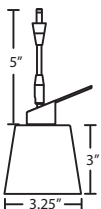

LAMP: 50W Shielded Flood 12V MR16, lamp included.

LED: 9W Replaceable 12V LED MR16 Flood, dimmable, 90+ CRI, 3000°K CCT, 670 lumens, 25,000 hours, lamp included.

LOCATION: DRY