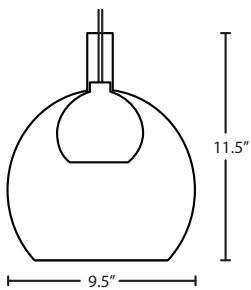

LED: 9W Replaceable source, dimmable, 90+ CRI, 3000°K CCT, 800 lumens, 30,000 hours.

LOW WATTAGE LABELING: Incandescent fixture supplied with 16 watt relamp label

LOCATION: DAMP

For latest product information, scan QR code

CONNECTION

Cord Fixtures

- 1JC 1 Lt. Dome
- 1JT 1 Lt. Flat

Multi light (pg. 11)

J For Multi light Canopy

Multilight Canopies Available, see page. 11

GLASS OPTIONS

- BENJICLNA Clear/Natural
- BENJICLMD Clear/Medium
- BENJIBLNA Coral Blue/Natural
- BENJIBLMD Coral Blue/Medium
- BENJISMNA Smoke/Natural
- BENJISMD Smoke/Medium

LAMP OPTIONS

LED 9W LED

METAL FINISH

- BR Bronze
- SN Satin Nickel

OPTIONS

- L 15' cord
- LW Low wattage labeling

Ex. 1JT-BENJICLMD-SN

BENJI Pendant, Clear/Medium Shade, Satin Nickel Finish