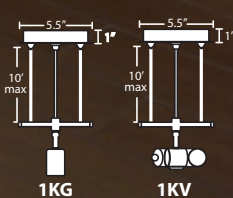

1KG/1KV MONOPOINT THREE CABLE FLAT CANOPY

- 3x 10' aircraft-quality stainless steel cable
- 1KG Series: 1x lampholder
- 1KV Series: 3x lampholder
- 1KV Series includes flat glass glare shield
- Cord: 10' AWM-type provided
- Bronze or Satin Nickel

STEM SECTIONS

Interlocking stem sections may be ordered for Besa pendant luminaires. These 7/16" diameter stem sections can easily be added to increase the overall drop length. Available in 4 different fixed lengths, plus a telescoping section that allows up to 3" of length adjustment.

Note: When adding to pendants length, overall length is not to exceed 10' (the provided wiring length). They may not be field cut.

T203-BR	3" Section, Bronze
T203-SN	3" Section, Satin Nickel
T206-BR	6" Section, Bronze
T206-SN	6" Section, Satin Nickel
T212-BR	12" Section, Bronze
T212-SN	12" Section, Satin Nickel
T218-BR	18" Section, Bronze
T218-SN	18" Section, Satin Nickel