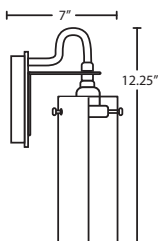

DUKEGF
GOLD FOIL

DUKESF
SILVER FOIL

- 1WG:** 5.9" L x 12.25" H x 7" D
- 2WG:** 12.25" L x 12.25" H x 7" D
- 3WG:** 20" L x 12.25" H x 7" D

STD. LAMP: 60W T10 120V, lamp not included.

EDI: 40W Edison S-style, 120V, lamp included.