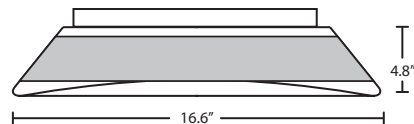

Pica 17: #9662

Handcrafted glass attaches with twist & lock bayonet action.

STD LAMPS: 60W A19 120V, lamp not included.

LED: 9W Replaceable source, 120V, dimmable, 90+ CRI, 3000°K CCT, 800 lumens, 30,000 hours, lamps included.

LOCATION: DAMP

For latest product information, scan QR code

FIXTURE/DECOR	LAMP OPTIONS
9664CRC 11.0" Dia. Creme Sand	(blank) 1x 60W A19 Incan
9664GDC 11.0" Dia. Gold Sand	LED 1x 9W LED
9664WHC 11.0" Dia. White Sand	

FIXTURE/DECOR	LAMP OPTIONS
9663CRC 13.4" Dia. Creme Sand	(blank) 2x 60W A19 Incan
9663GDC 13.4" Dia. Gold Sand	LED 2x 9W LED
9663WHC 13.4" Dia. White Sand	

FIXTURE/DECOR	LAMP OPTIONS
9662CRC 16.6" Dia. Creme Sand	(blank) 3x 60W A19 Incan
9662GDC 16.6" Dia. Gold Sand	LED 3x 9W LED
9662WHC 16.6" Dia. White Sand	

Ex. 9662GDC
Pica 17 Ceiling, Gold Sand Glass