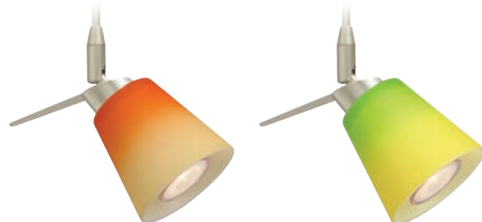

50420P
BICOLOR ORANGE/PINA

5042GY
BICOLOR GREEN/YELLOW