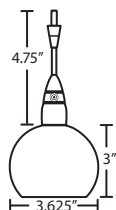

LAMP: 35W Shielded Flood 12V MR11, lamp included.

LED: 3W Replaceable source, dimmable, 90+ CRI, 3000°K CCT, 300 lumens, 30,000 hours, lamp included.

LOCATION: DRY