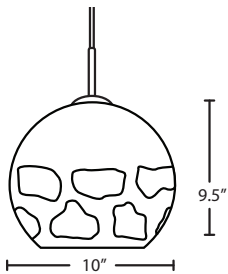

STD LAMP: 60W A19 120V, lamp not included.

LED: 9W Replaceable source, CL dimmable, 90+ CRI, 3000°K CCT, 800 lumens, 30,000 hours.

LOW WATTAGE LABELING: Incandescent fixture supplied with 16 watt relamp label

LOCATION: DAMP

For latest product information, scan QR code

CONNECTION	SHADE OPTIONS	LAMP OPTIONS	METAL FINISH	OPTIONS
Pendant Fixtures	ROCKYBK Black	(blank) 60W Incan	BR Bronze	L 15' cord
1JC Dome Canopy	ROCKYCP Copper	LED 9W LED 120V, dimmable	SN Satin Nickel	LW Low wattage labeling
1JT Flat Canopy	ROCKYWH White			

Stem Fixtures
1TT Flat Canopy

Multi light (pg. 11)
J For Multi light Canopy

Multi-light Canopies Available, see page. 11

Ex. 1JT-ROCKYCP-SN
Rocky Glass Pendant, Copper, Satin Nickel Finish