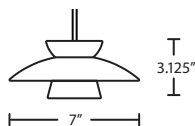

LAMP: 50W Low-pressure Halogen 12V Bi-Pin GY6.35, lamp included.

LED: 5W Replaceable 12V LED, dimmable, 90+ CRI, 3000°K CCT, 550 lumens, 25,000 hours. Lamp included.

LOCATION: DRY