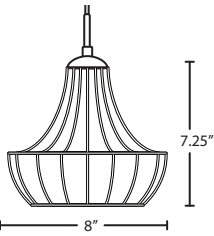

LAMP: 100W A19 120V, lamp not included.

EDI: 40W A-style lamp, lamp included.

EDIL: 8W Replaceable LED Filament A19 lamp, CL dimmable, 90+ CRI, 800 lumens, 25,000 hours, lamp included.

LOW WATTAGE LABELING: Incandescent fixture supplied with 16 watt relamp label

LOCATION: DAMP

For latest product information, scan QR code

CONNECTION	SHADE OPTIONS	LAMP OPTIONS	METAL FINISH	OPTIONS
Cord Fixture 1JC 1 Lt. Dome 1JT 1 Lt. Flat	SPEZ07 Spezza 7	(blank) 100W A19 Incan EDI 40W Edison EDIL 8W LED Filament	BR Bronze SN Satin Nickel	L 15' cord LW Low wattage labeling

Stem Fixture
1TT 1 Lt. Flat

Multi light (pg. 11)
J For Multi light Canopy

Multilight Canopies Available, see page. 11

Ex. 1JT-SPEZ07-SN
Spezza 7 Pendant w/ Satin Nickel Finish

LINDY

The Lindy Pendant merges a bold brushed metallic exterior with a subdued interior tint. Upon illumination, the reflector takes on a pleasing glow for an eye-catching effect.