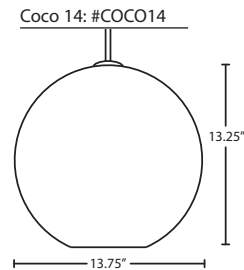

STD LAMP: 60W A19 120V, lamp not included.

LED: 9W Replaceable source, 120V, dimmable, 90+ CRI, 3000°K CCT, 800 lumens, 30,000 hours.

LOW WATTAGE LABELING: Incandescent fixture supplied with 16 watt relamp label

LOCATION: DAMP

For latest product information, scan QR code

CONNECTION	SHADE OPTIONS	LAMP OPTIONS	METAL FINISH	OPTIONS
Cord Fixture	COC0807 8" Opal Matte	(blank) 60W A19 Incan	BR Bronze	L 15' cord
1JC 1 Lt. Dome	COC0819 8" Carrera	LED 9W LED 120V, dimmable	SN Satin Nickel	LW Low wattage labeling
1JT 1 Lt. Flat	COC0860 8" Cocoon			
Stem Fixture	COC01007 10" Opal Matte			
1TT 1 Lt. Flat	COC01019 10" Carrera			
	COC01060 10" Cocoon			
	COC01207 12" Opal Matte			
	COC01219 12" Carrera			
Multi light (pg. 11)	COC01260 12" Cocoon			
J For Multi light Canopy	COC01407 14" Opal Matte			
	COC01419 14" Carrera			
	COC01460 14" Cocoon			

Ex. 1JC-COCO819-SN
Coco 8 Pendant w/ Carrera Shade, Satin Nickel Finish