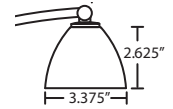

1WW-1758SF-SN
SILVER FOIL