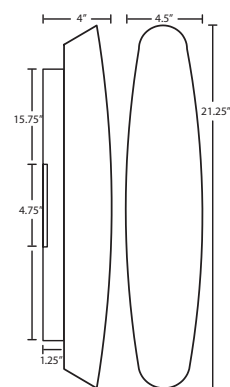

Aero 21: #2729

FIXTURE/DECOR	LAMP OPTIONS	METAL FINISH	OPTIONS
272807 Opal Matte	(blank) 2x 60W A15 Incan	BR Bronze	LW Low Wattage
2728ST Stucco	LED 1x 5W LED 120V	PN Polished Nickel	labeling
		SN Satin Nickel	

FIXTURE/DECOR	LAMP OPTIONS	METAL FINISH	OPTIONS
272907 Opal Matte	(blank) 3x 60W A15 Incan	BR Bronze	LW Low Wattage
2729ST Stucco	LED 2x 5W LED 120V	PN Polished Nickel	labeling
		SN Satin Nickel	

Ex. 2728ST-SN
Aero 16 Wall Sconce w/ Stucco Glass, Satin Nickel Finish