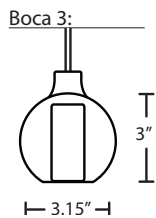

LAMP: 35W Low-pressure Halogen 12V Bi-Pin GY6.35, lamp included.

LED: 3W Replaceable 12V LED, dimmable, 90+ CRI, 3000°K CCT, 300 lumens, 25,000 hours. Lamp included.

LOCATION: DRY

For latest product information, scan QR code

CONNECTION	GLASS OPTIONS	LAMP OPTIONS	METAL FINISH	OPTIONS
Quick-Connect	BOCA3BB 3.15" Clear Bubble	(blank) 35W Hal	BR Bronze	L 15' cord
XP Jack Only	BOCA3CL 3.15" Clear	LED 3W LED	SN Satin Nickel	277 277V
RXP Rail-Ready	BOCA5BB 4.75" Clear Bubble			DIM010 0-10V
1XP Flat Canopy	BOCA5CL 4.75" Clear			Dimming

Pendant Fixtures
1XC Dome Canopy
1XT Flat Canopy

Multi light
X For Multi light Canopy

Multilight Canopies Available, see page. 77

Ex. 1XT-BOCA5CL-LED-SN
Boca 5 LED Pendant, Clear Shade, Satin Nickel Finish