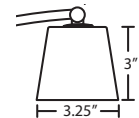

FIXTURE	GLASS OPTIONS	METAL FINISH
1WW Swing arm	514500 Clear Stone	BR Bronze
	5145CF Stone Copper Foil	SN Satin Nickel
	5145GF Stone Gold Foil	
	5145SF Stone Silver Foil	

* Please refer to pg. 194 to view swing arm fixture options

Ex. 1WW-514500-SN
Nico 3 Swing Arm Fixture w/ Clear Stone Glass, Satin Nickel Finish